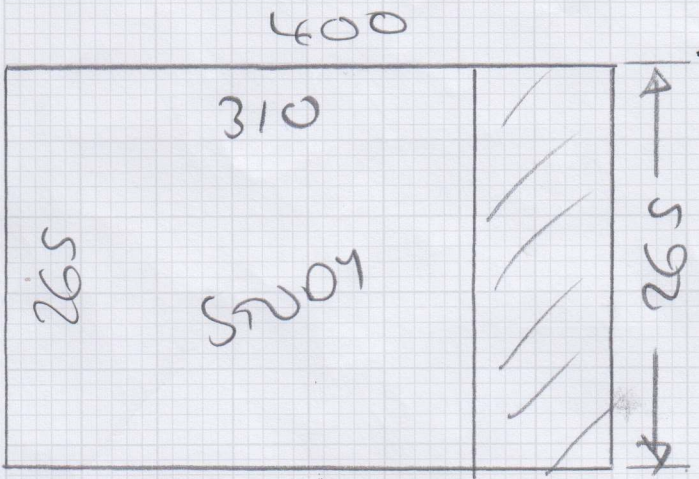

500

460

DAUGHTER'S
380

385

385

Job No: 535979

Name: LITTLE

Address:

Tel:

Sheet 1 of 3

SOFIA 0260

385×500

510×500

585×500

265×400

Job No: 535979

Name: LITTLE

Address:

Tel:

Sheet 2 of 3

Littler
S/35979

CUT RISER
FROM
LAND
A PIN
UNDER
NOSE

TO Top Landing
* 13 Riser
@ .50 x 72
BULL NOSE: 84 x 136

3 of 3