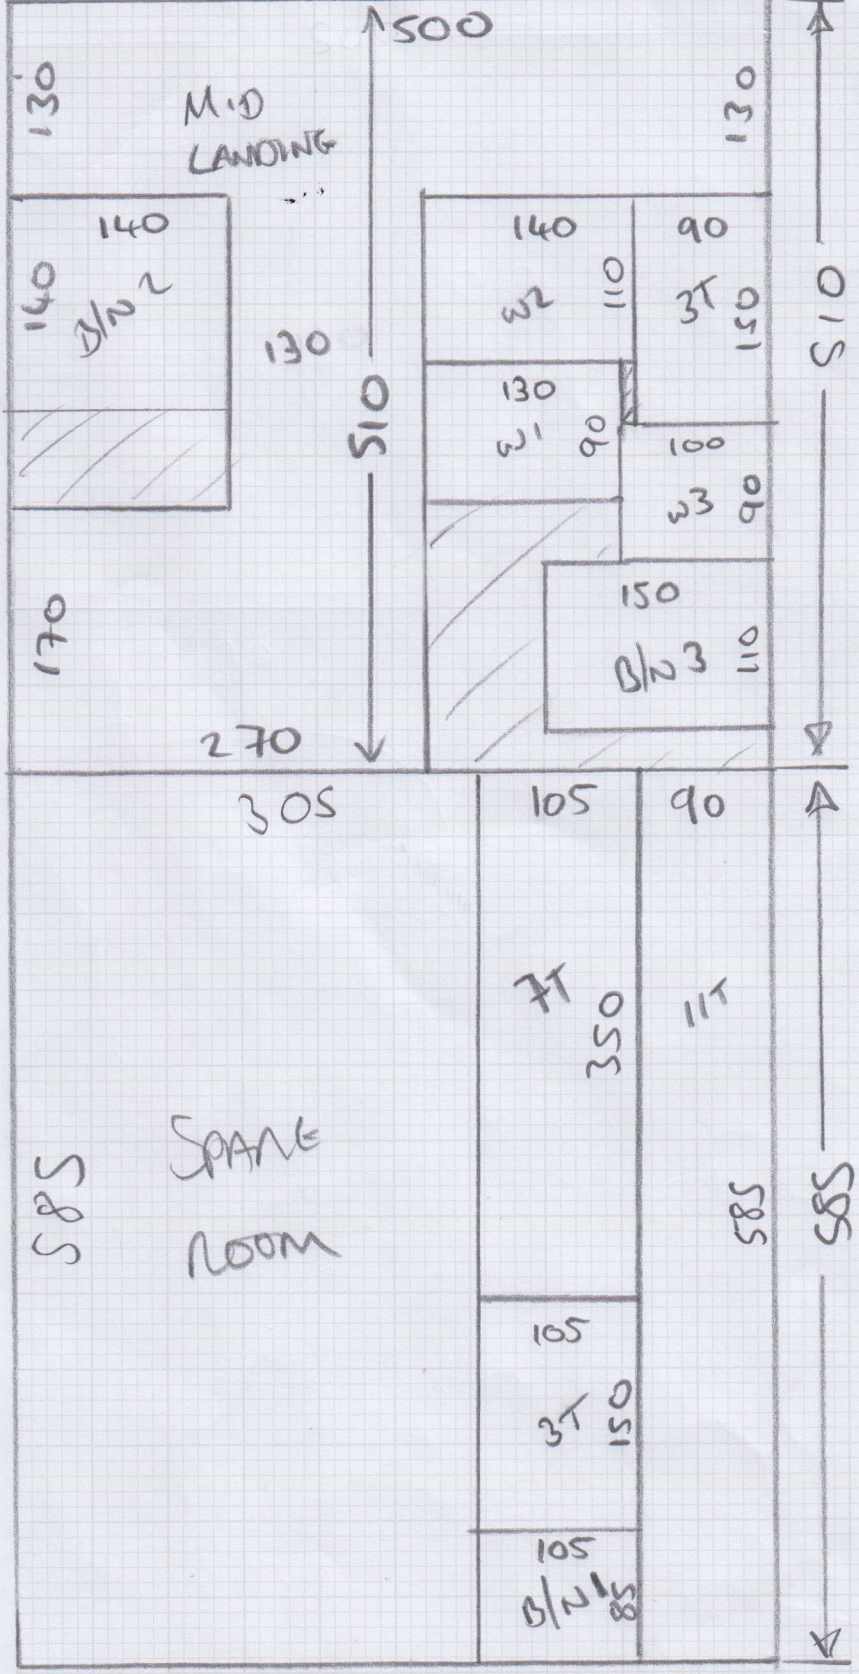

500

460

DAUGHTER'S
380

385

385

Job No: 535979

Name: LITTLE

Address:

Tel:

Sheet 1 of 3

SOFIA 0260

385×500

510×500

585×500

265×400

Job No: 535979

Name: LITTLE

Address:

Tel:

Sheet 2 of 3

Littler
S/35979

CUT RISER
FROM
LAND
A PIN
UNDER
NOSE

TO Top Landing
* 13 Riser
@ .50 x 72
BULL NOSE: 84 x 136

3 of 3

- 0260
~~0260~~ / Schie