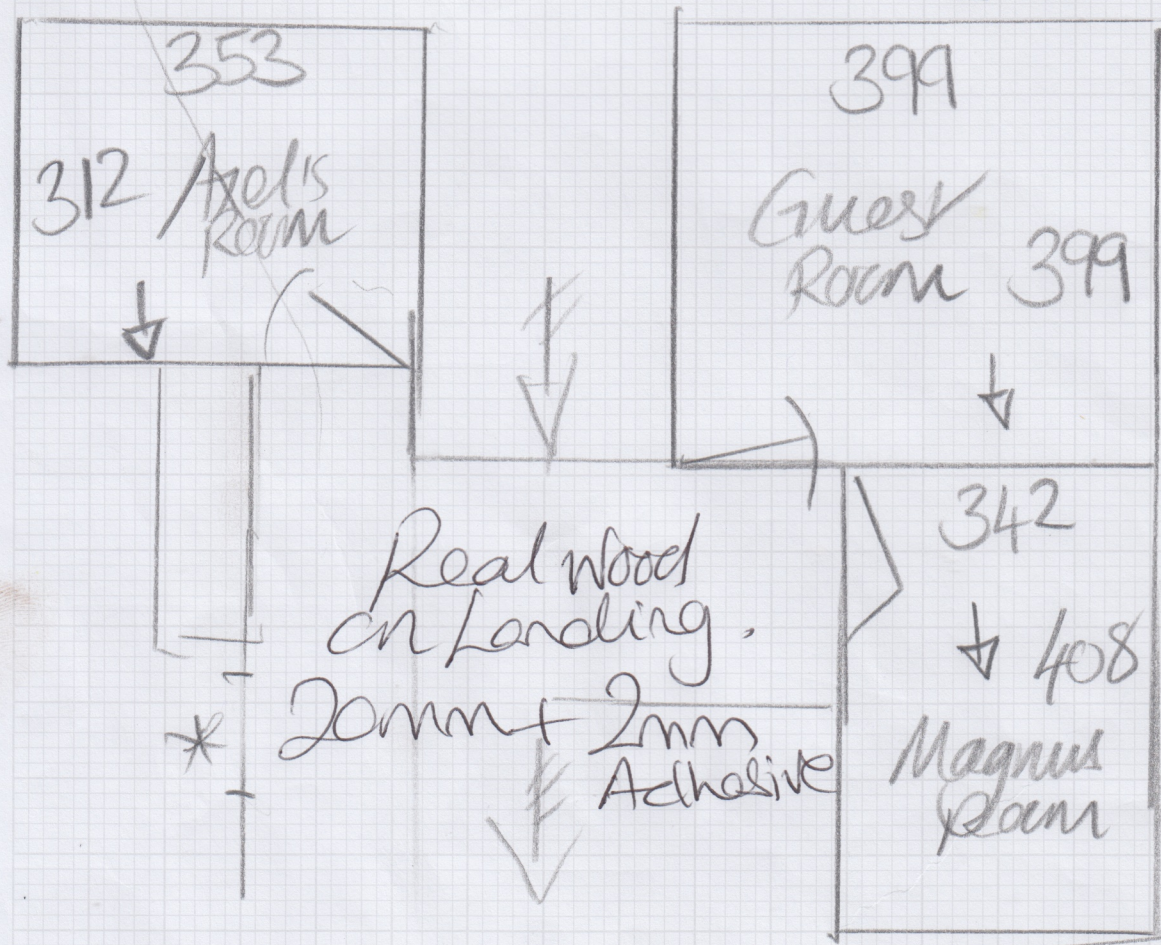

LINCOLN - LNC-008

AXEL	325 x 600	(325 x 365)
GUEST	410 x 500	(410 x 410)
MAGNUS	420 x 400	(420 x 355)
OSCAR	510 x 400	(510 x 400)

mrcarpet
DESIGNS FOR FLOORS

Olesen
S/35983

1 of 1

Lincoln LNC-008

ALL IN ALL
WEBSITE
LINK

Best price can we buy?

AXEL 325 x 600 (325 x 365)
 GUEST 410 x 500 (410 x 410)
 MAGNUS 420 x 400 (420 x 355)
 OSCAR 510 x 400 (510 x 400)

Lincoln LNC-008

ALL IN ALL
 WEBSITE
 LINK
 or rack
 can we buy?