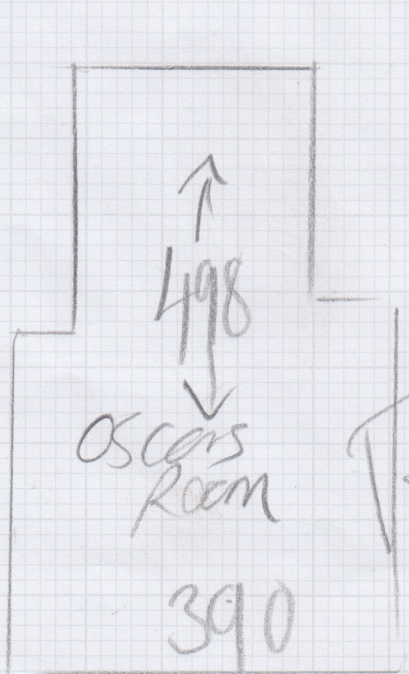

LINCOLN - LNC-008

AXEL	325 x 600	(325 x 365)
GUEST	410 x 500	(410 x 410)
MAGNUS	420 x 400	(420 x 355)
OSCAR	510 x 400	(510 x 400)

mrcarpet
DESIGNS FOR FLOORS

Olesen
S/35983

1 of 1

Lincoln LNC-008

ALL IN ALL
WEBSITE
LINK

Best price can we buy?

AXEL 325 x 600 (325 x 365)
 GUEST 410 x 500 (410 x 410)
 MAGNUS 420 x 400 (420 x 355)
 OSCAR 510 x 400 (510 x 400)

Lincoln LNC-008

ALL IN ALL
 WEBSITE
 LINK
 or rack
 can we buy?