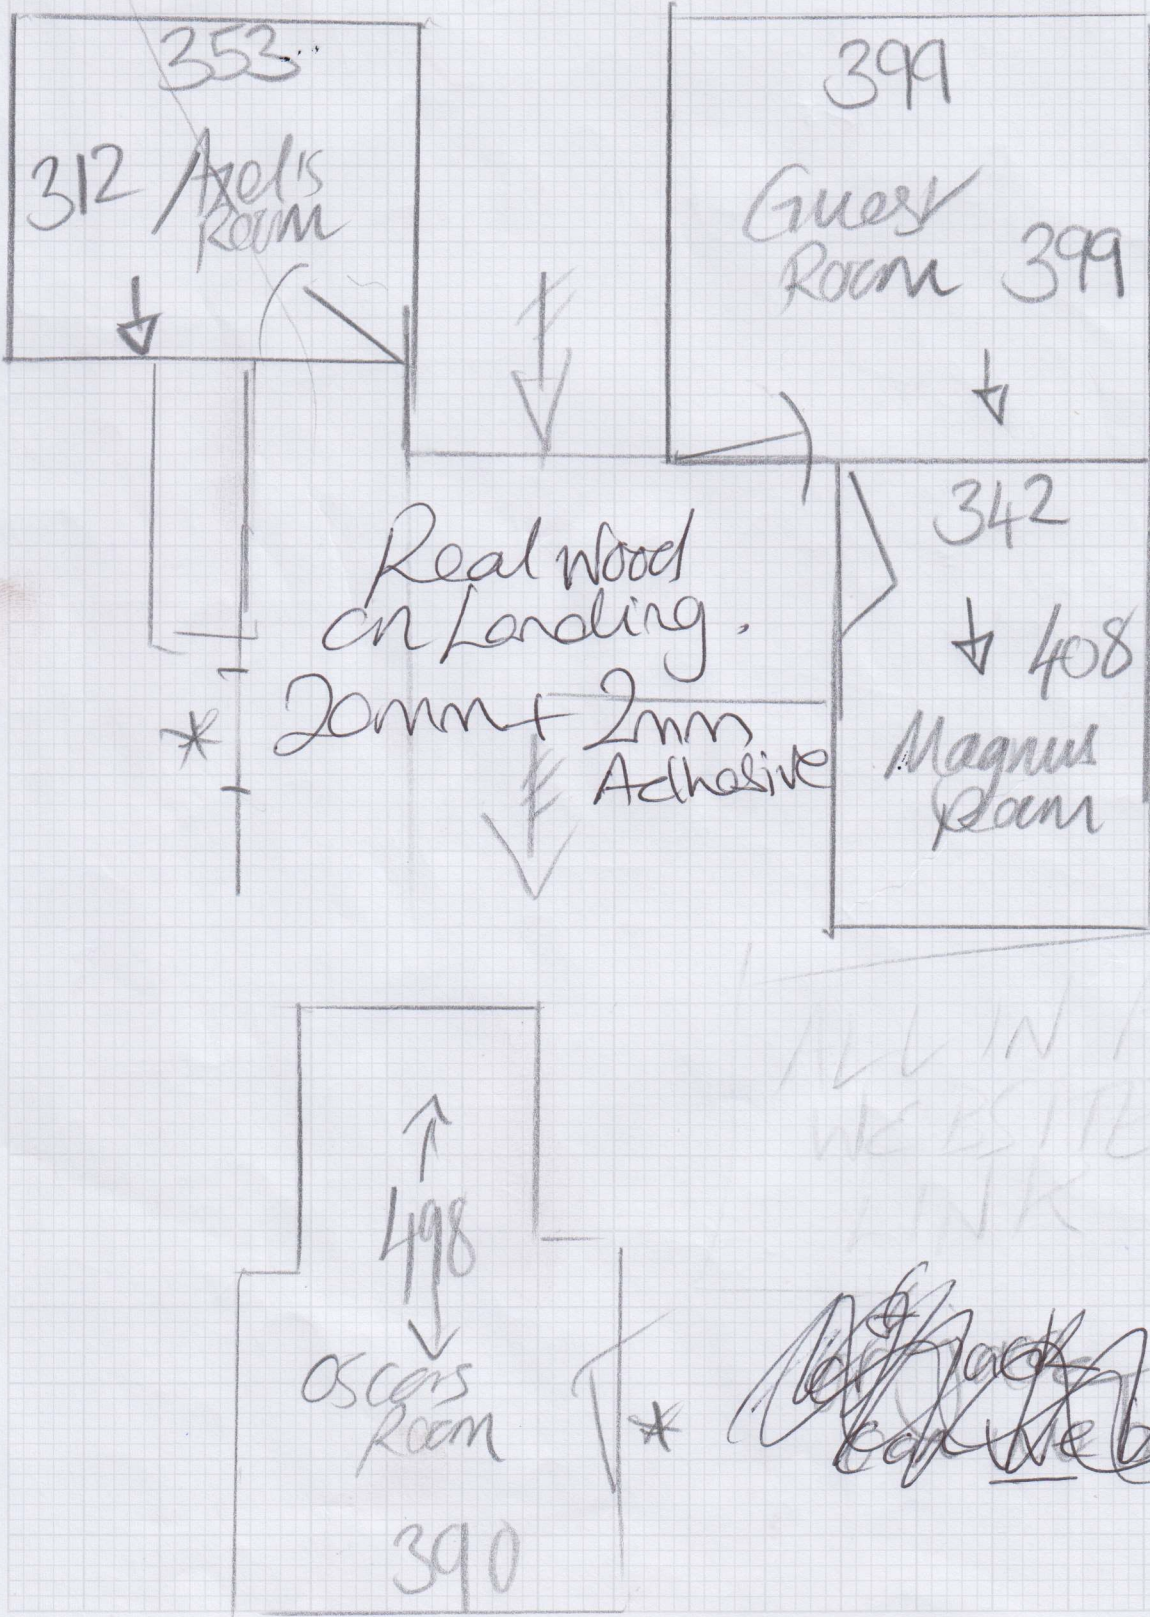

LINCOLN - LNC-008

AXEL	325 x 600	(325 x 365)
GUEST	410 x 500	(410 x 410)
MAGNUS	420 x 400	(420 x 355)
OSCAR	510 x 400	(510 x 400)

mrcarpet
DESIGNS FOR FLOORS

Olesen
S/35983

1 of 1

Lincoln LNC-008

ALL IN ALL
WEBSITE
LINK

Best price can we buy?

AXEL 325 x 600 (325 x 365)
 GUEST 410 x 500 (410 x 410)
 MAGNUS 420 x 400 (420 x 355)
 OSCAR 510 x 400 (510 x 400)

Lincoln LNC-008

ALL IN ALL
 WEBSITE
 LINK
 or rack
 can we buy?