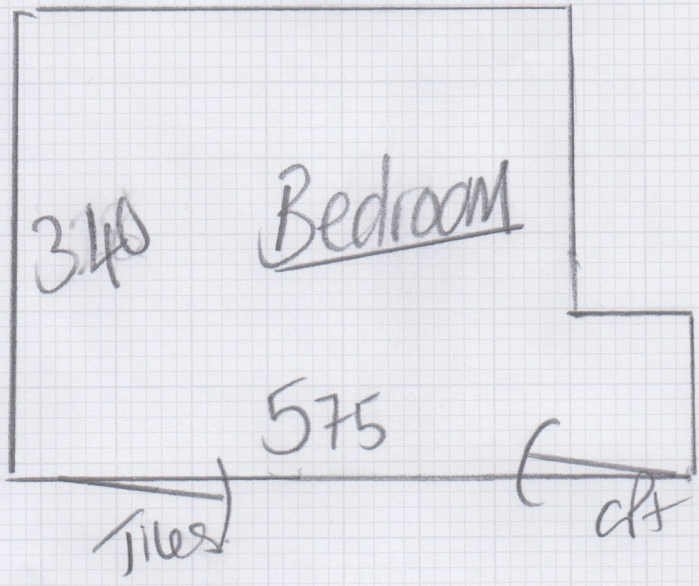

mrcarpet  
DESIGNS FOR FLOORS  
Job Name: Henderson  
Address: S35985

Tel: \_\_\_\_\_  
Sheet: 1 of 1

Lam down  
under skirts.

New GIPRO.

326  
573

CLEVELAND CLE OS 5.85 x 4.m.