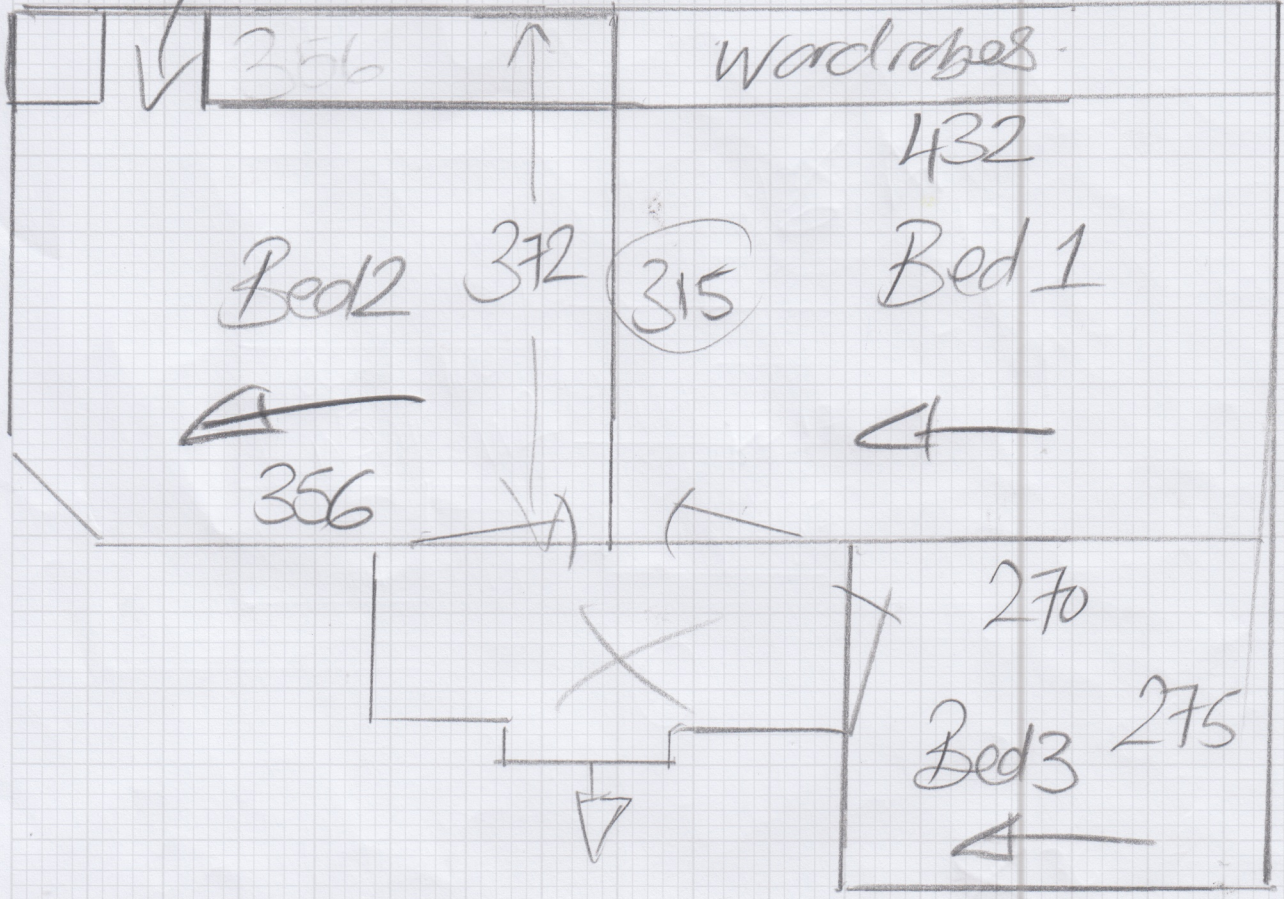

Job No:
Walczak
Address:
S35998

Sheet: **1 of 1**

New Gripper
to this wall

CRANBOURNE - CRA-003

- Bed 1 = 445 x 400 (cut to)
- Bed 2 = 370 x 400
- Bed 3 = 280 x 400 (cut to 280 x 290)