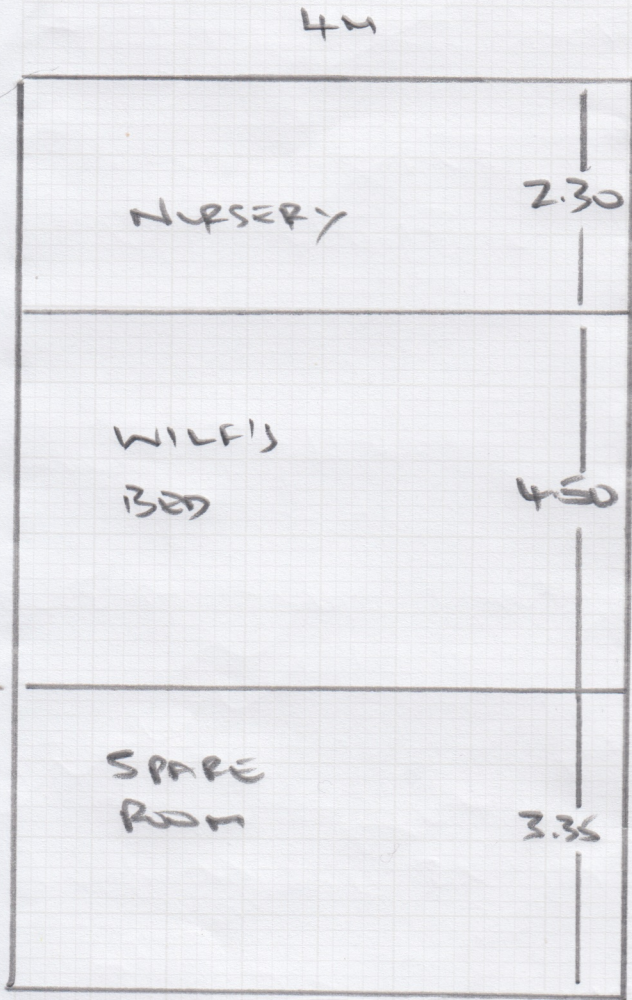

③ Bed Rooms All First Floor

Job No: 536006

Name: BUTLER

Address:

Tel:

Sheet: ① of ②

✓ ALL
NEW LUX
PC 4WAY

✓ SUPPER
EXT
S/EDGE

✓ NEW
2IBAR *
→ ENSURE
ONLY

✓ RE USE

EXT ③ DIBARS
AT D/WAYS

JB - REAR DOOR 15/1/26

Job No: S 36006

Name: BUTLER

Address:

Tel:

Sheet: 2 of 2

LAY OUT
NOT
FITTED

EX-SITE, U/LAY

ALLOW 50% S/E
New U/LAY REQ'D

NO NURSER,
NO FURN.