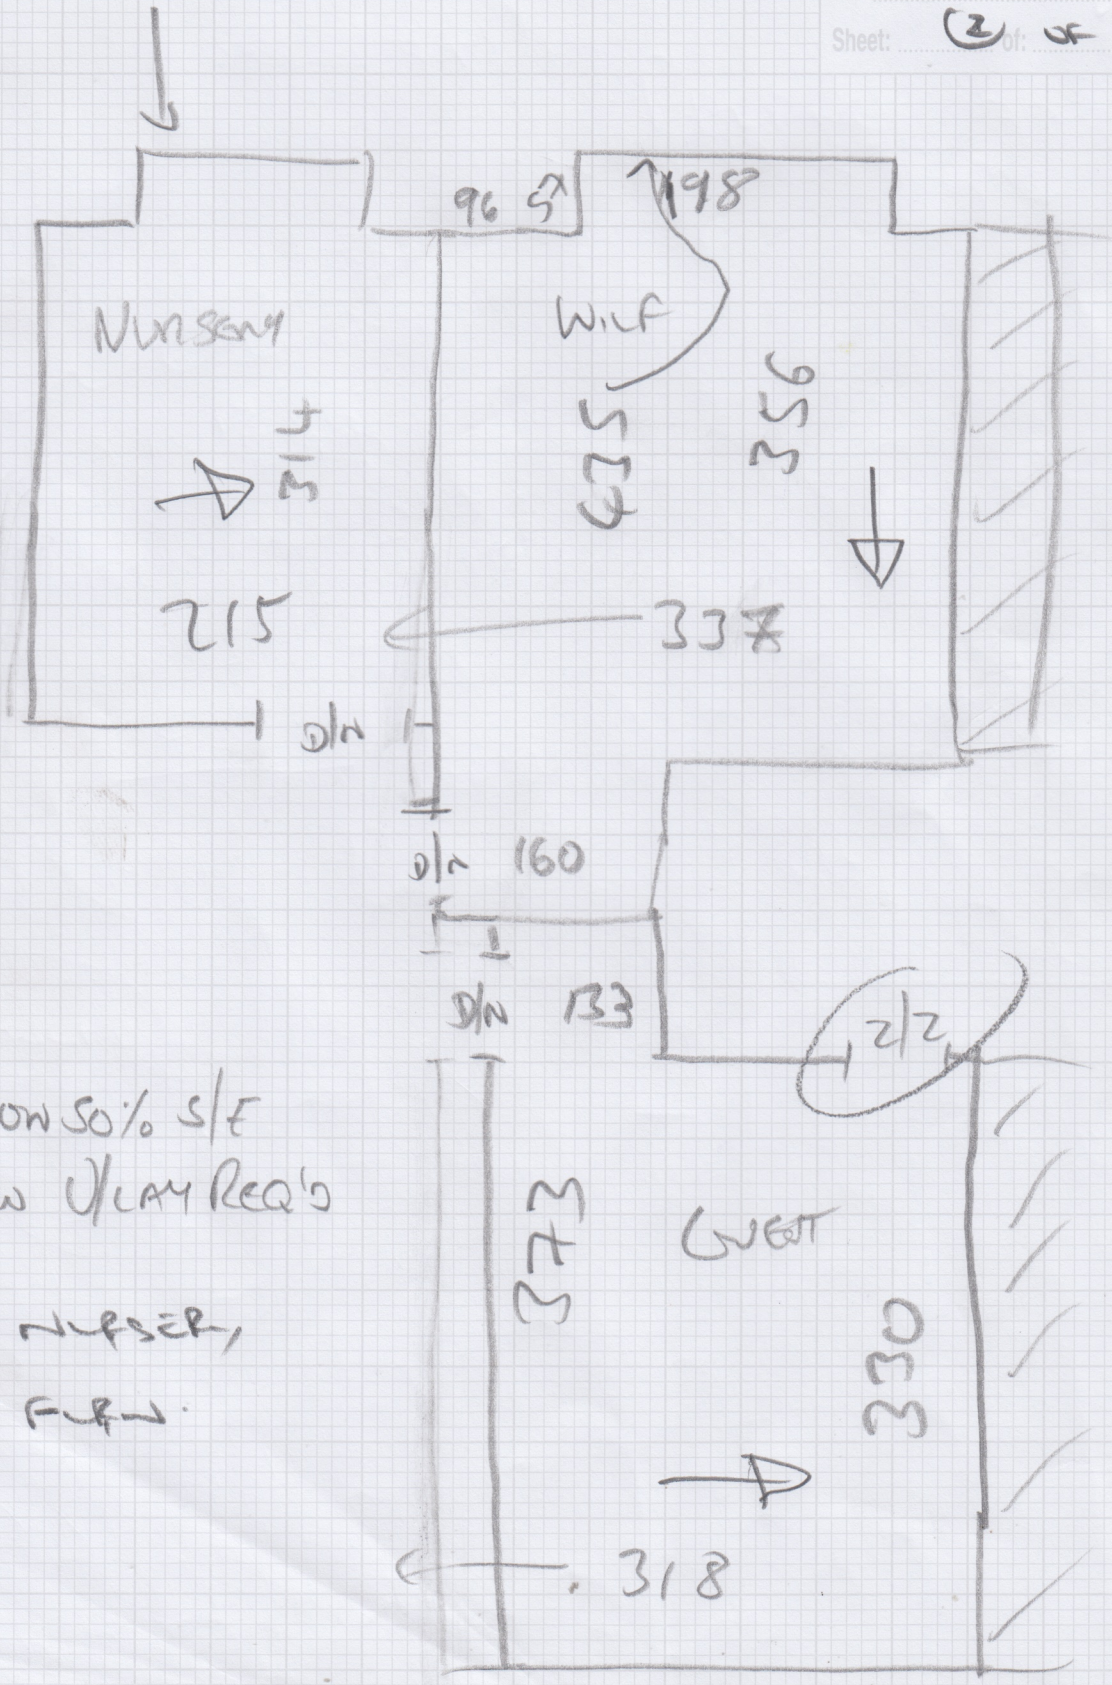

③ Bed Rooms All First Floor

Job No: 536006

Name: BUTLER

Address:

Tel:

Sheet: ① of ②

✓ ALL
NEW LUX
PC 4WAY

✓ SUPPER
EXT
S/EDGE

✓ NEW
2IBAR *
→ ENSURE
ONLY

✓ RE USE

EXT ③ DIBARS
AT D/WAYS

JB - REAR DOOR 15/1/26

Job No: S 36006

Name: BUTLER

Address:

Tel:

Sheet: 2 of 2

LAY OUT
NOT
FITTED

EX-SITE, U/LAY

ALLOW 50% S/E
New U/LAY REQ'D

NO NURSER,
NO FURN.