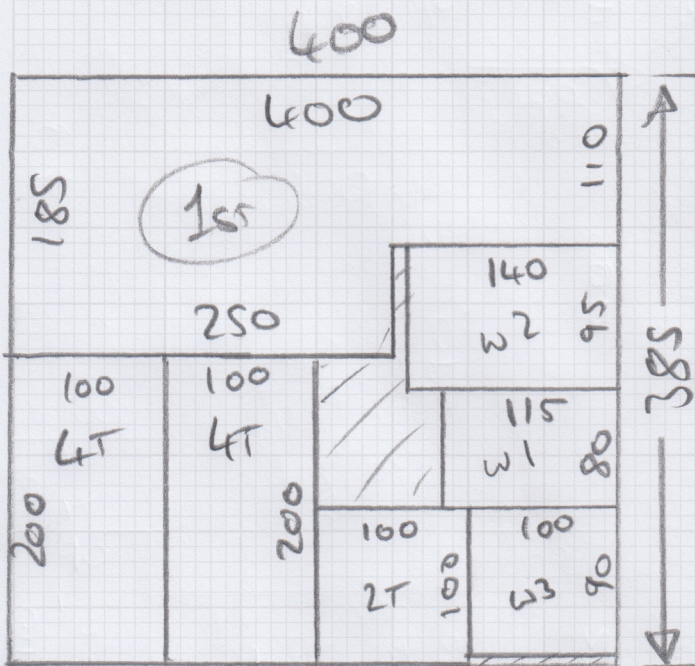

Job No: 536010

Name: CASE

Address: 1 of 2

Tel:

Sheet: of:

BROOKLYN

- BRO-W10

385 x 400

Revolution Supreme

- BISCUIT

Cut To 345 x 440 →

Back Bco = 345 x 500

Cut To 380 x 450 →

Front Bco = 380 x 500

Cut To 230 x 340 →

Side Bco = 230 x 400

- Luxury 10mm PU Foam To Beds
- Heavy Duty PU Foam To S&L

Job No: 536010  
 Name: CASE  
 Address:  
 Tel: 2022  
 Sheet: of:

W1 = 68x101  
 W2 = 81x124  
 W3 = 78x84