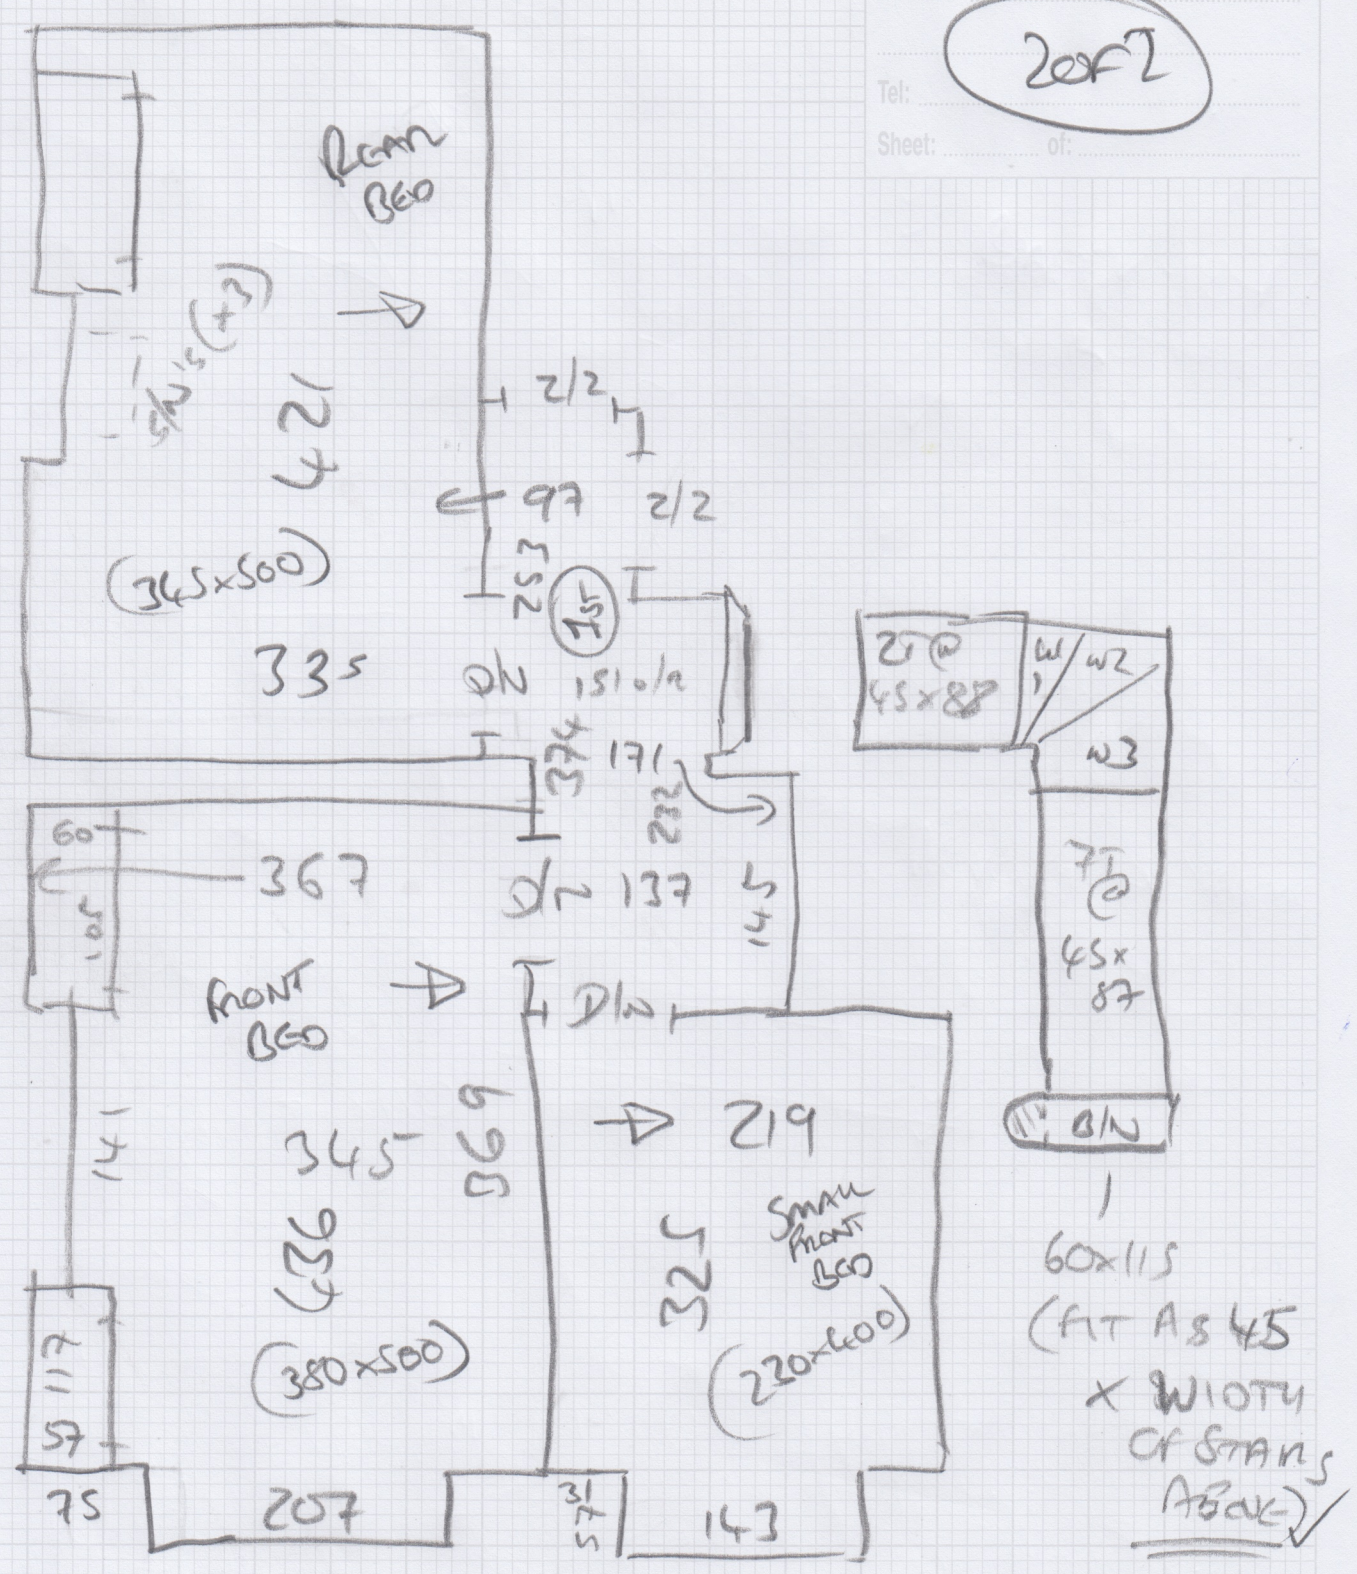

Job No: 536010

Name: CASE

Address: 1 of 2

Tel:

Sheet: of:

BROOKLYN

- BRO-W10

385 x 400

Revolution Supreme

- BISCUIT

Cut To 345 x 440 →

Back Bco = 345 x 500

Cut To 380 x 450 →

Front Bco = 380 x 500

Cut To 230 x 340 →

Side Bco = 230 x 400

- Luxury 10mm PU Foam To Beds
- Heavy Duty PU Foam To S&L

Job No: 536010  
 Name: CASE  
 Address:  
 Tel: 2022  
 Sheet: of:

W1 = 68x101  
 W2 = 81x124  
 W3 = 78x84