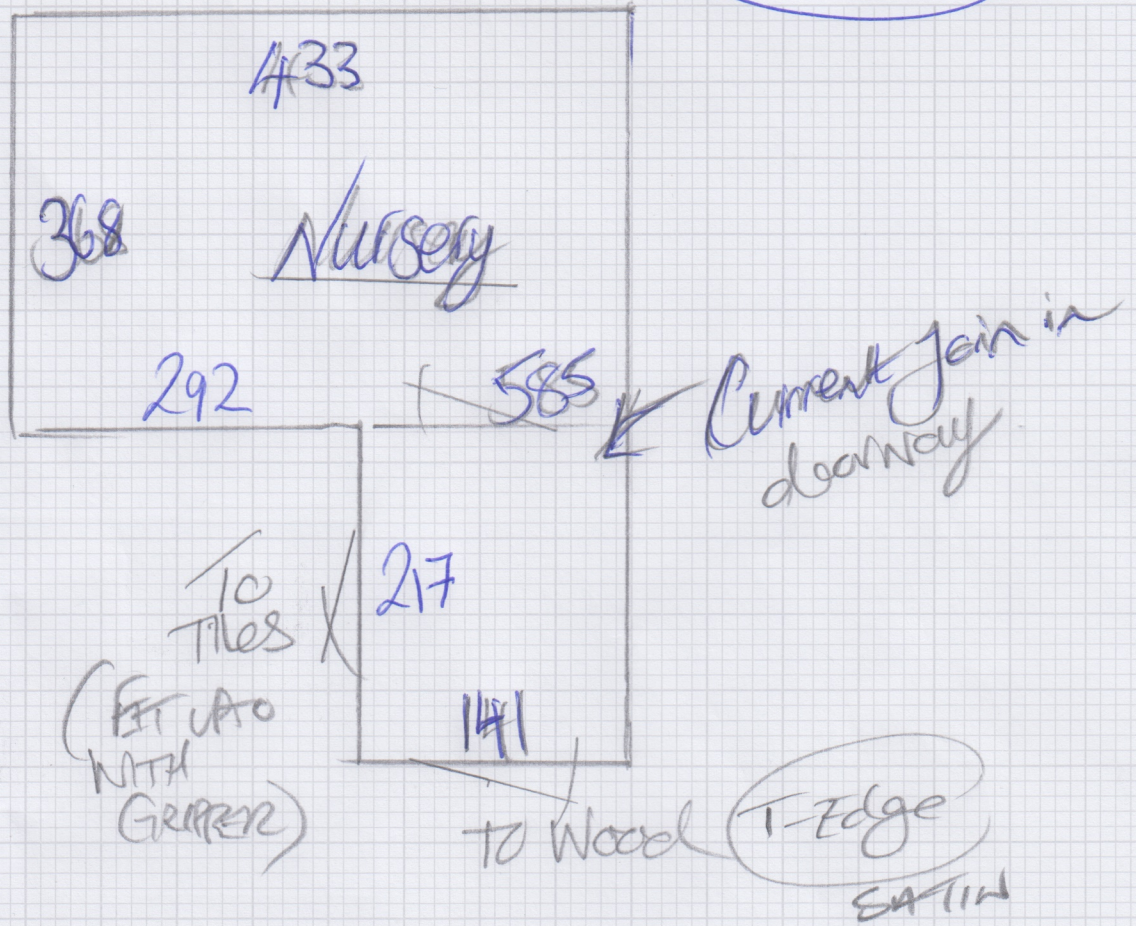

1.50 x 4.00 M.
 4.45 x 4.00 M
 ORDERED AS 6.00 x 4.00
 CADIZ CDZ-02

Worledge
 S36046
 Tel:
 Sheet: 10F1

~~Crabstone £21~~
~~1 Piece £1500~~
~~Join £1150~~

~~Cadiz £18 (1 Piece) £2200~~
~~Join = £1675~~