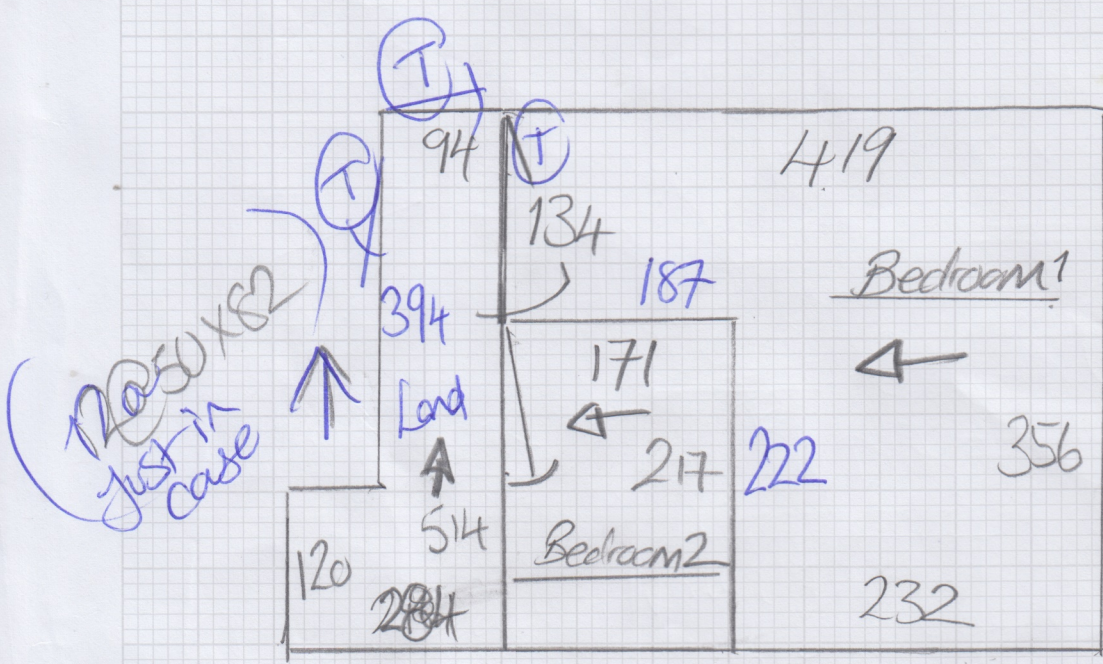

LANO - TRALEE 40

TRA- 19428

7.05 x 5.00

mrcarpet
DESIGNS FOR FLOORS

Job No:

Name:

Address:

Tel:

Sheet:

Hutt
S36061

TRALEE

1-1

7.05
x 5.00

Job No:
Name: **Hutt**
Address: **S36061**
Tel:
Sheet: of:

Door clearance
14mm