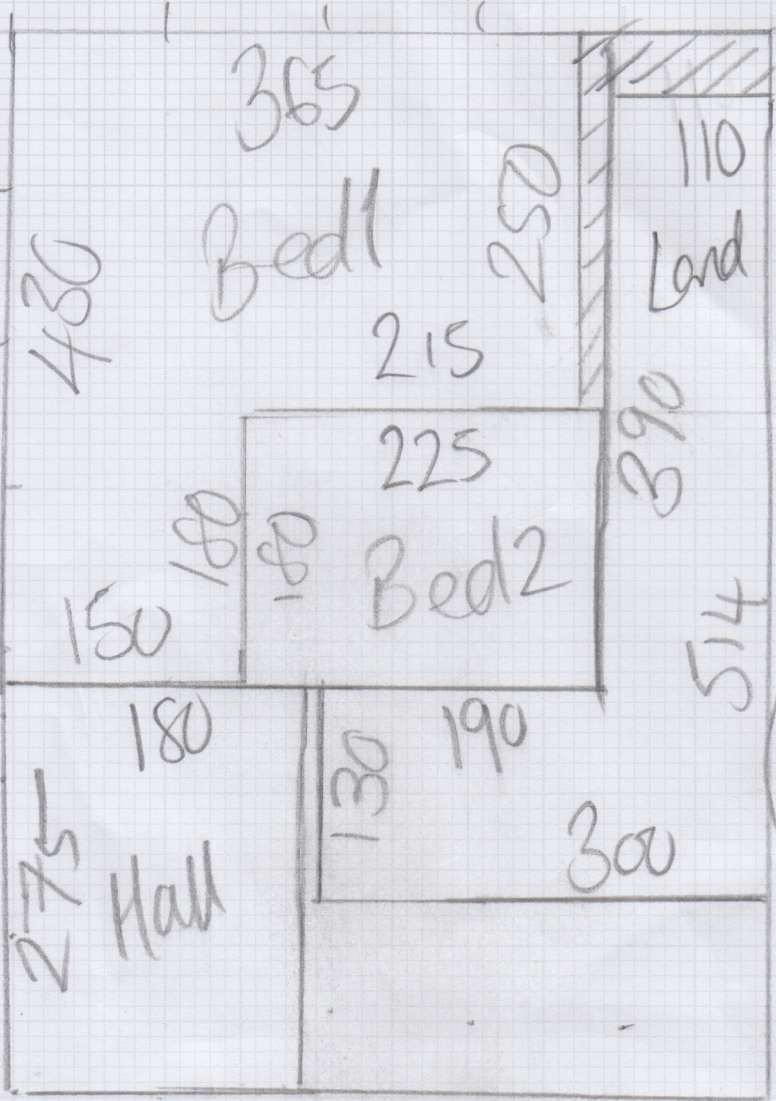

LANO - TRALEE 40

TRA- 19428

7.05 x 5.00

mrcarpet
DESIGNS FOR FLOORS

Job No:

Name:

Address:

Tel:

Sheet:

Hutt
S36061

TRALEE

1-1

7.05
x 5.00

Job No:
Name: **Hutt**
Address: **S36061**
Tel:
Sheet: of:

Door clearance
14mm