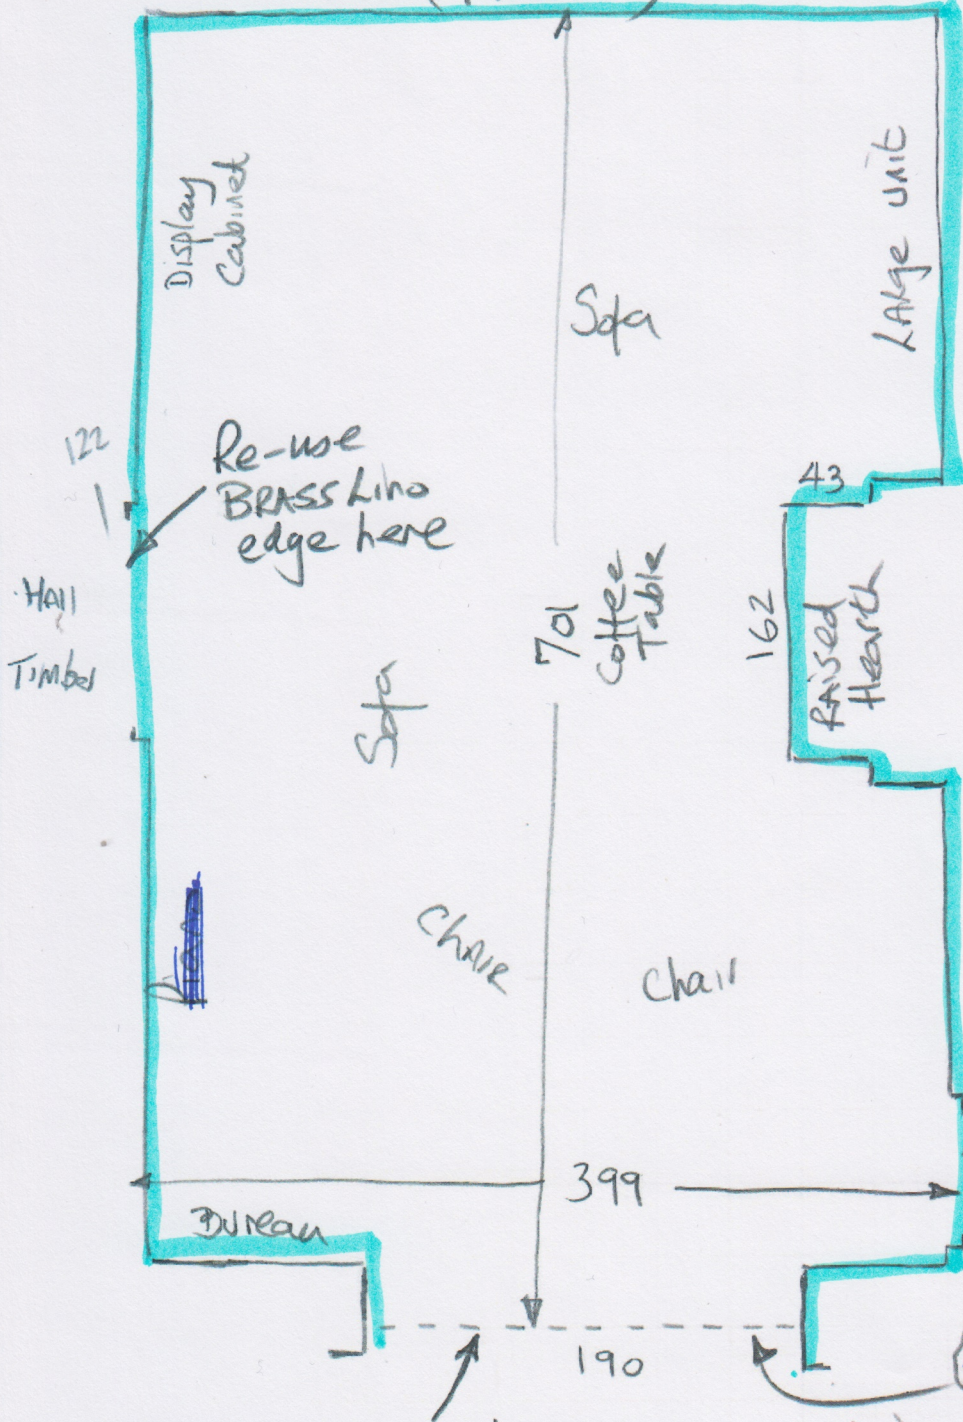

(FRONT)

536072
~~536031~~
Phillips

Rutland 50
Col. RUTSON ~~22~~
RAFFIA CREAM
= 725 x 400
= 29m²

CARPET CHECKED AT
4.00M WIDE
BY VICTORIA.

~~Fits/NAF Here~~

~~Damaged OAK THOLD (50mm Wide)~~
~~Change to Solid BRASS S/NAF~~

~~u/o - Wool Twist or Rubber~~

Re-use ex s/e

M/F x 5 (Customer advised to empty units)

~~Move upright Piano into Conservatory but protect
Wood flooring with H/BOARD FITE!~~