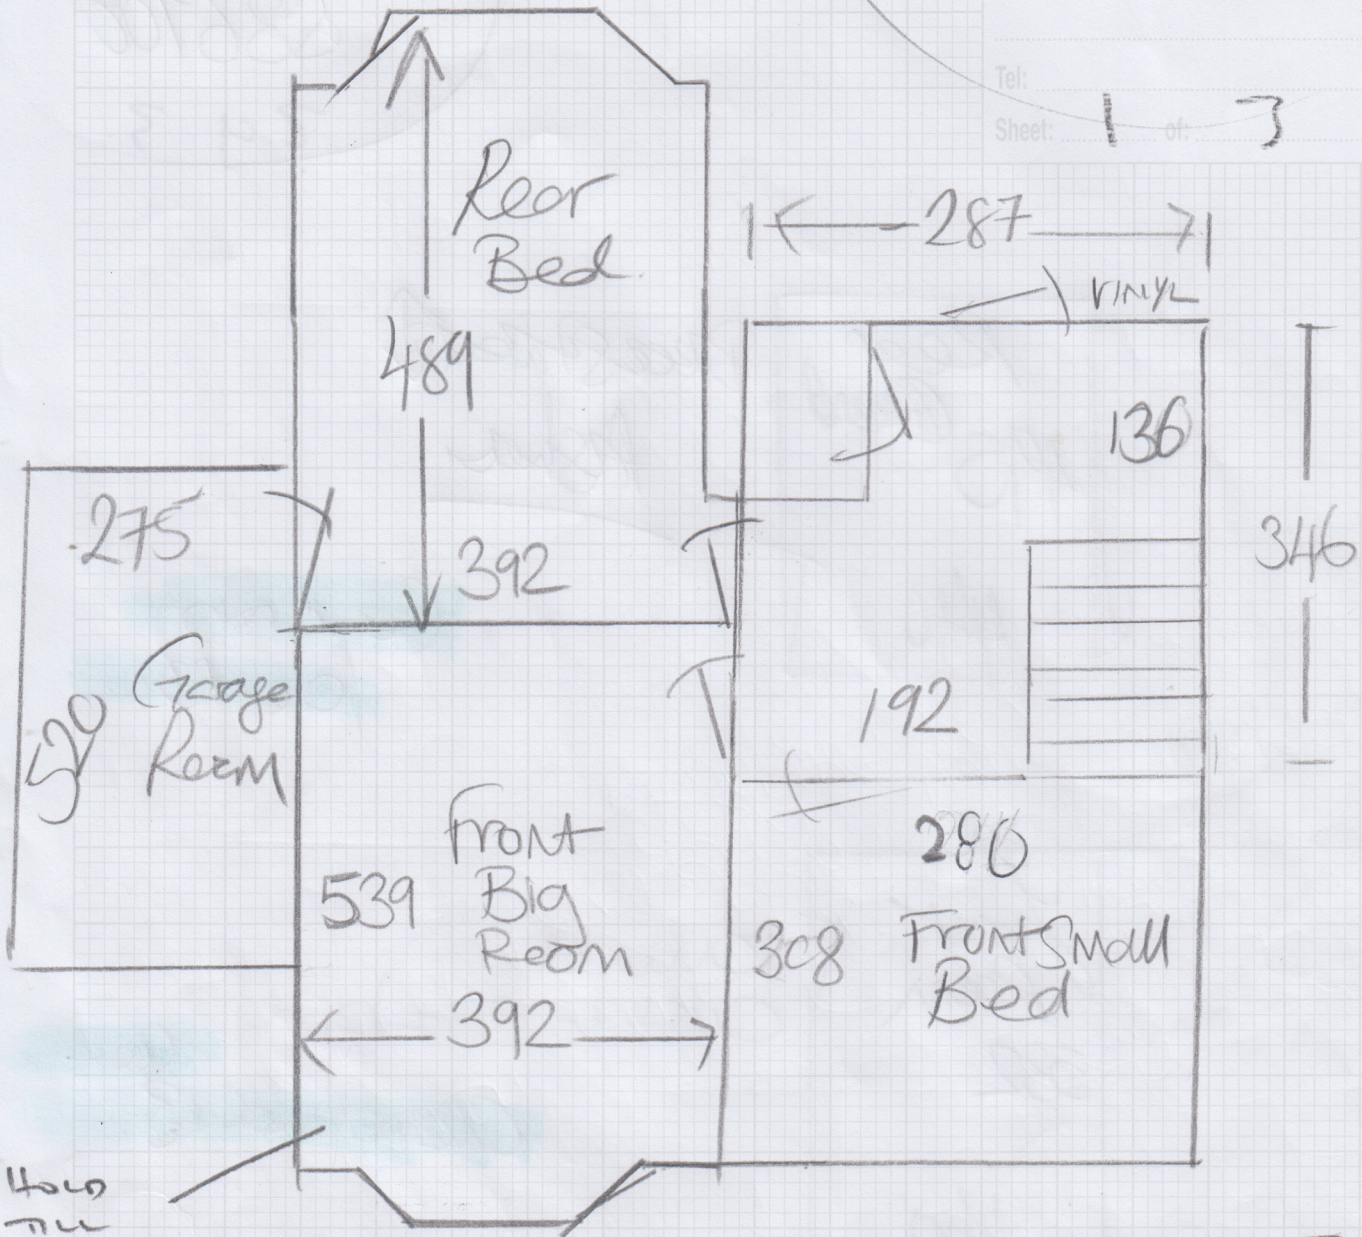

mrcarpet
 DESIGNS & FLOORS
Reynolds
 Job No: S36100
 Name: S36100
 Address: _____
 Tel: _____
 Sheet: 1 of 3

Hold
the
widths
from

84 wide Riser CRAWBOKWE
CRA-013 (4 Beds)

14+ Rise @ 50 x 84 (Riser @ 64)

Page 2 of 2

Reynolds

836700

293

Rear
Grand
495
440

Dec 8 1962
Asher

(CUMMINS)

cc-13

Front
Room
532

460

Towed
Cust to Sorber

cc-

Cleveland 13

CLEWELAND CLE-13

(Front room)

Mississippi Stripe
Belini (Landing)

No: Reynolds
 Address: S36100
 Tel: _____
 Sheet: 3 of 3

4.50 x 4.00

18.00 m²

— 64cm Wide Runner
 (MATCH STRIPES)

— PATTERNS REPEAT AREAS
 FOR CH LANDING (10cm)