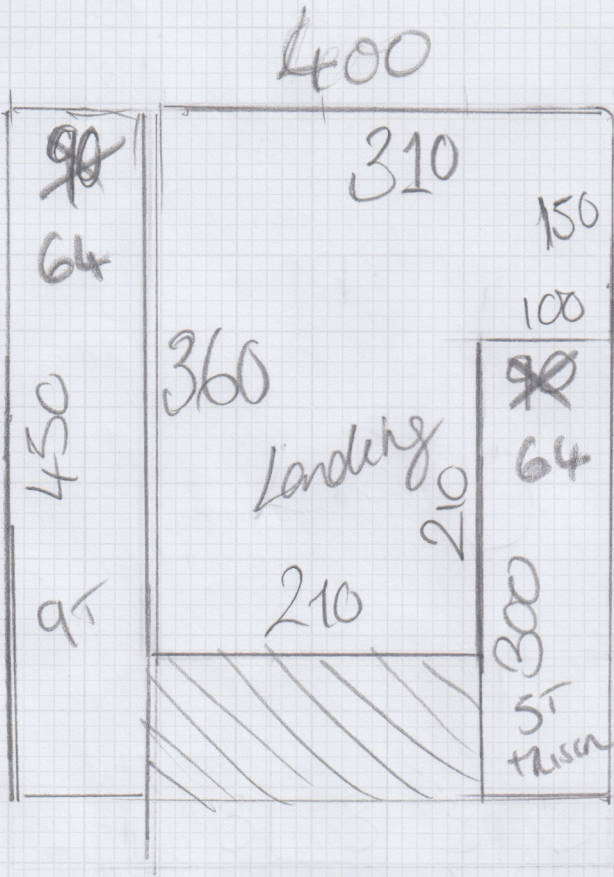

mrcarpet
 DESIGNS & FLOORS
Reynolds
 Job No: S36100
 Name: S36100
 Address: _____
 Tel: _____
 Sheet: 1 of 3

Hold
the
widths
from

84 wide Riser CRAWBOKWE
CRA-013 (4 Beds)

14+ Rise @ 50 x 84 (Riser @ 64)

Page 2 of 2

Reynolds

836700

293

Rear
Grand
495
440

Dec 8 1962
Asher

(CUMMINS)

cc-13

Front
Room
532

460

Towed
Cust to Sorber

cc-

Cleveland 13

CLEWELAND CLE-13

(Front room)

Mississippi Stripe
Belini (Landing)

No: Reynolds
 Address: S36100
 Tel: _____
 Sheet: 3 of 3

4.50 x 4.00

18.00 m²

— 64cm Wide Runner
 (MATCH STRIPES)

— PATTERNS REPEAT AREAS
 FOR CH LANDING (10cm)