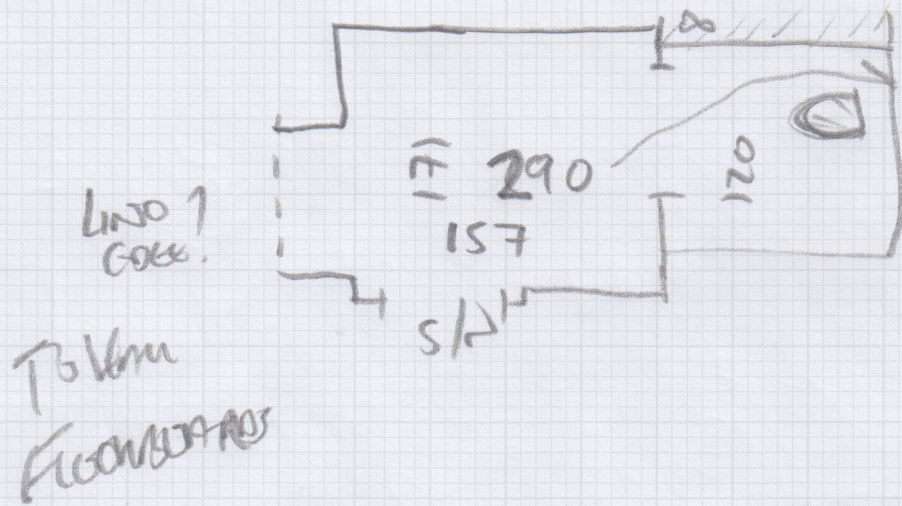

MODESTO DESIGN (BONITA)
- MD/04 (PONTABELLO 105)
305 x 200

Job No: S36111
Name: JAMESON
Address:
Tel: 1021
Sheet: 01

UPRIFT
CARPET
+ U/LAY

UPRIFT
LAMINATE
(UNDER
SUSPENSAS)

CONC SUB FLOOR
WOOD BARS