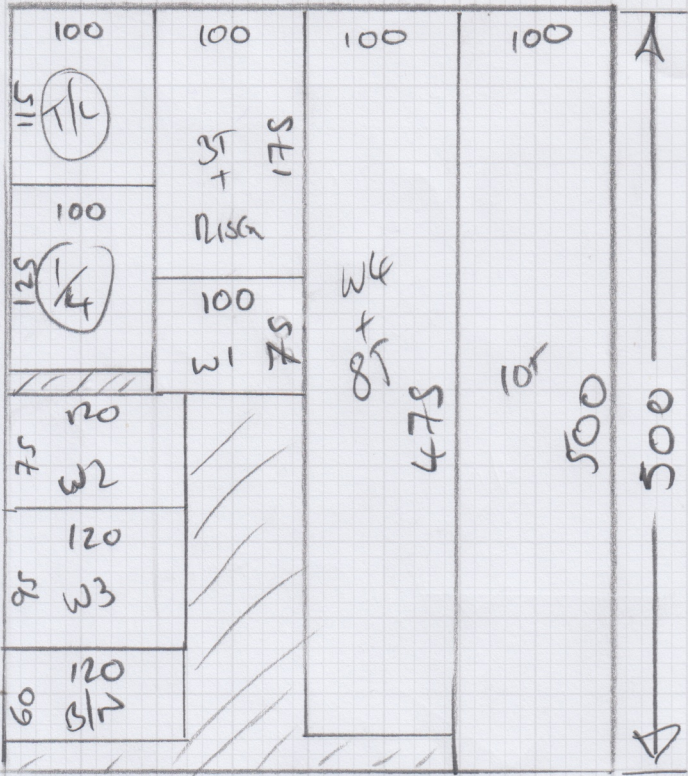

400

Job No: 536138

Name: O'CALLAGHAN

Address: .....

Tel: .....

Sheet: 1 of 1

New ENGLAND

- WESTVILLE

500x400