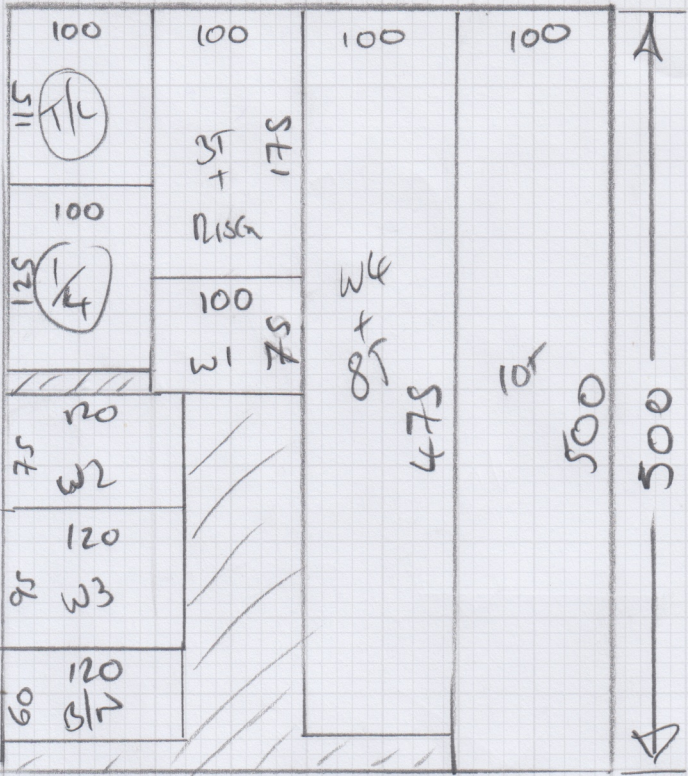

500x400

Job No: 536138

Name: O'CALLAGHAN

Address:

Tel:

Sheet: 2 of 2

- 61x77
- 63x101
- 85x102
- 63x69

← FITTED
HOLLYWOOD
@ PRESENT

Run = 16x72

Open @
SPINDLES

NEED
FOR
@ PRESENT

43x92

* All New To Be Recuran (waterfall) fit *
CUSTOMER ADVISED ON QUOTE

400

Job No: 536138
 Name: O'CALLAGHAN
 Address:

Tel:
 Sheet: 1 of 1

NEW ENGLAND
- WESTVILLE
 500x400

Job No: 536138

Name O'CALLAGHAN

Address:

Tel:

Sheet: 2 of 2

61 x 77
63 x 101
85 x 102
63 x 69

← FITTED
HOLLYWOOD
@ PRESENT

24 x 91 = 16 x 72

REGULAR
FIR
@ PRESENT

OPEN @
SPINDLES

43 x 92

* ALL NEW TO BE REGULAR (WATERFALL) FIT *
CUSTOMER ADVISED ON QUOTE