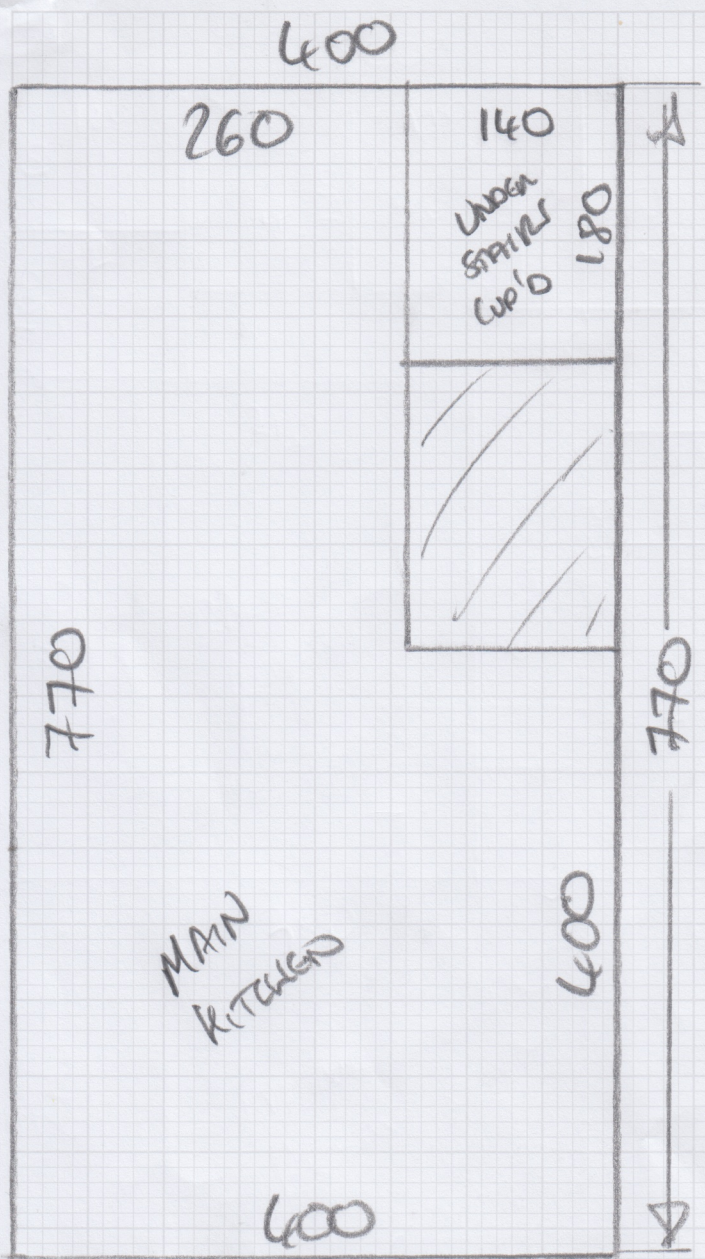

Job No: 536149

Name: HAROY

Address:

Tel:

Sheet: 1 of 4

SECURA VINYL

- EBOM 2135

770 x 400

690 x 400

mrcarpets
DESIGNS FOR FLOORS

Job No: 536149

Name: Hanoy

Address:

Tel:

Sheet: 2 of 4

Job No: 886149
Name: Nandy
Address: _____
Tel: _____
Sheet: 3 of 4