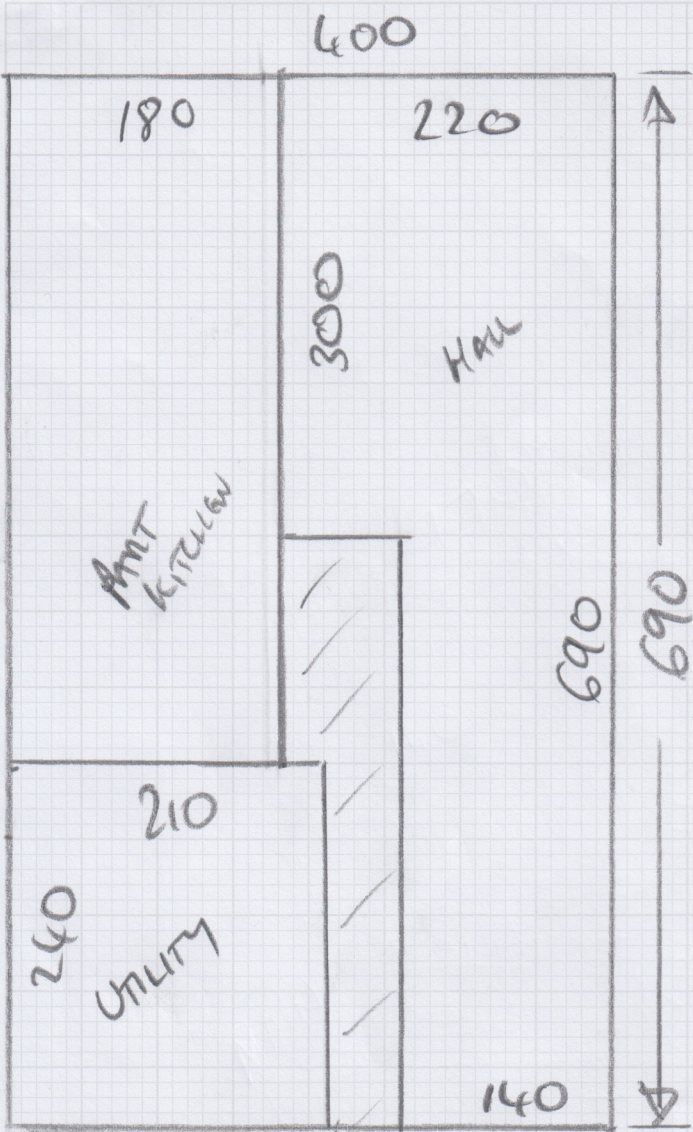

Job No: 536149

Name: HAROY

Address:

Tel:

Sheet: 1 of 4

SECURA VINYL

- EBOM 2135

770 x 400

690 x 400

mrcarpets
DESIGNS FOR FLOORS

Job No: 536149

Name: Hanoy

Address:

Tel:

Sheet: 2 of 4

Job No: 886149
Name: Nandy
Address: _____
Tel: _____
Sheet: 3 of 4