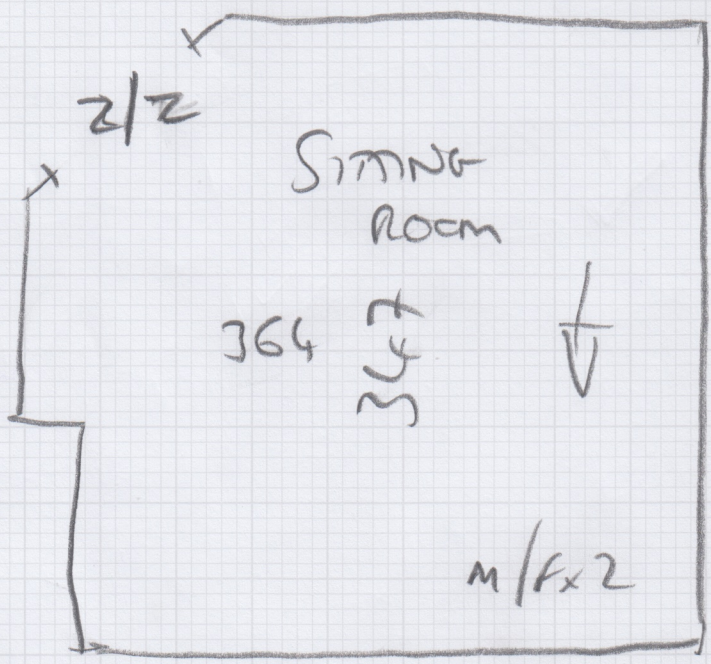

mrcarpet
DESIGNS FOR FLOORS

Job No: 536155

Name: SMALE

Address:

Tel:

Sheet: 1 of 1

NEW ENGLAND CONTRACT

FALMOUTH

360 x 400

~~Some~~ Some lumps in CONC. - SCRAPE OFF.