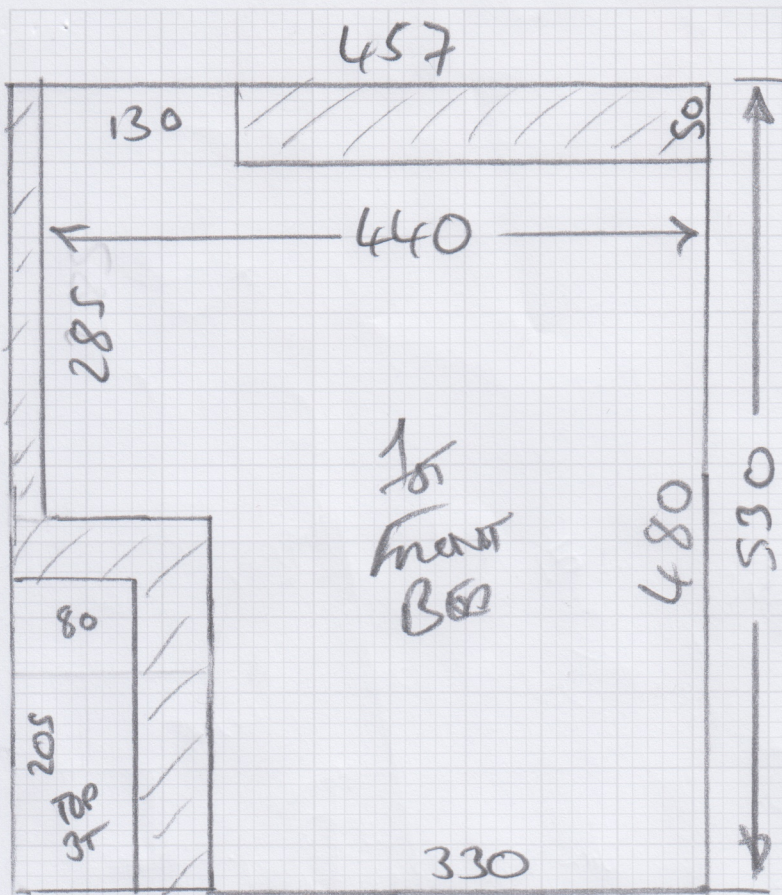

Job No: 536158
 Name: KUAN
 Address: _____
 Tel: _____
 Sheet: 1 of 3

WESTEX BLISS PALLADIUM
 950 x 366
 530 x 457

Job No: 536158

Name: KUAN

Address: _____

Tel: _____

Sheet: 2 of 3

Job No: 36158

Name: Kham

Address:

Tel:

Sheet: 3 of 3