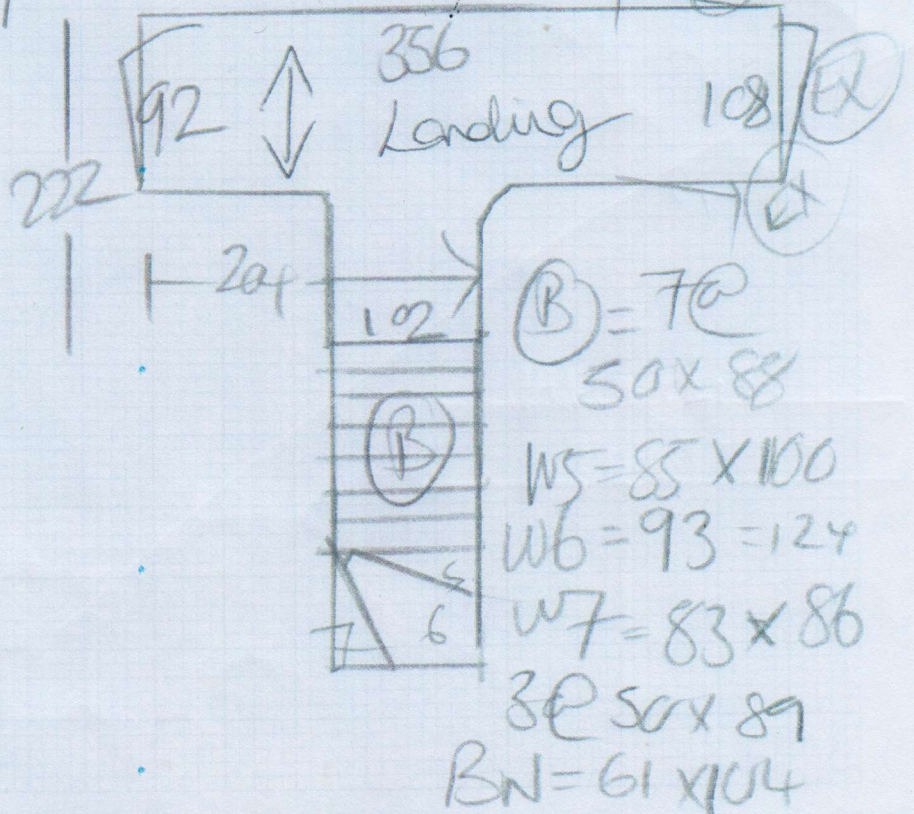

Shinn  
 536173  
 1002

DECO CANDY STRIPE  
- PEBBLE BEACH

inc Pattern  
 repeats

6060 X 4500

HIGHCLIFFE

- HCL-115

585 X 500

12.5cm  
Deco Candy Stripe  
Pebble Bead

Shinn  
S36173  
20x2

569

Boston 24  
(Darker than)

(A) = 3 @ 50 x 69

W1 = 72 x 77  
W2 = 75 x 95  
W3 = 96 x 90  
W4 = 66 x 72  
7 @ 50 x 69

(B) = 7 @  
50 x 88  
W5 = 85 x 100  
W6 = 93 = 124  
W7 = 83 x 86  
3 @ 50 x 89  
BN = 61 x 104