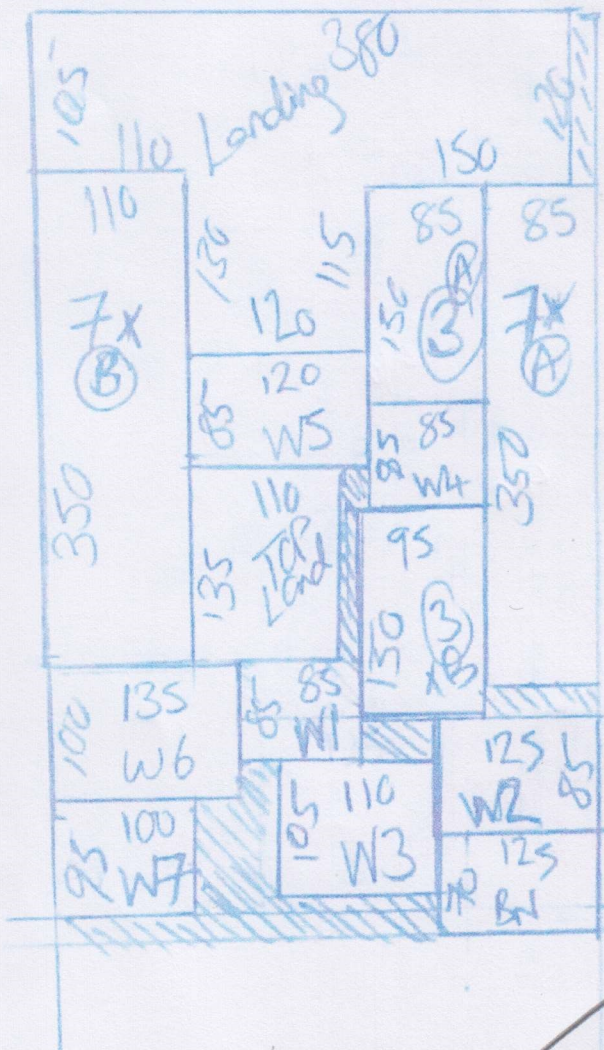

Shinn  
 536173  
 1002

DECO CANDY STRIPE  
- PEBBLE BEACH

inc Pattern  
 repeats

6060 X 4500

HIGHCLIFFE

- HCL-115

585 X 500

12.5cm  
Deco Candy Stripe  
Pebble Bead

Shinn  
S36173  
20x2

569

Boston 24  
(Darker than)

(A) = 3 @ 50 x 69

W1 = 72 x 77  
W2 = 75 x 95  
W3 = 96 x 90  
W4 = 66 x 72  
7 @ 50 x 69

(B) = 7 @  
50 x 88  
W5 = 85 x 100  
W6 = 93 = 124  
W7 = 83 x 86  
3 @ 50 x 89  
BN = 61 x 104