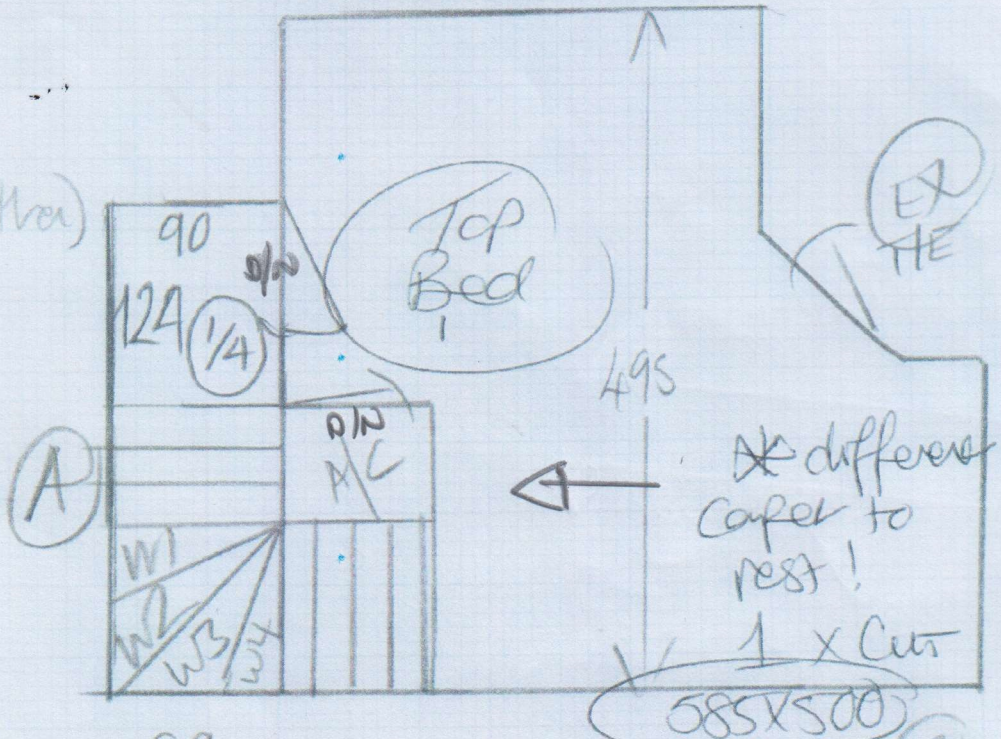

Shinn  
 536173  
 1002

DECO CANDY STRIPE  
- PEBBLE BEACH

inc Pattern  
 repeats

6060 X 4500

HIGHCLIFFE

- HCL-115

585 X 500

12.5cm  
Deco Candy Stripe  
Pebble Bead

Shinn  
S36173  
20x2

569

Boston 24  
(Darker than)

(A) = 3 @ 50 x 69

W1 = 72 x 77  
W2 = 75 x 95  
W3 = 96 x 90  
W4 = 66 x 72  
7 @ 50 x 69

(B) = 7 @  
50 x 88  
W5 = 85 x 100  
W6 = 93 = 124  
W7 = 83 x 86  
3 @ 50 x 89  
BN = 61 x 104