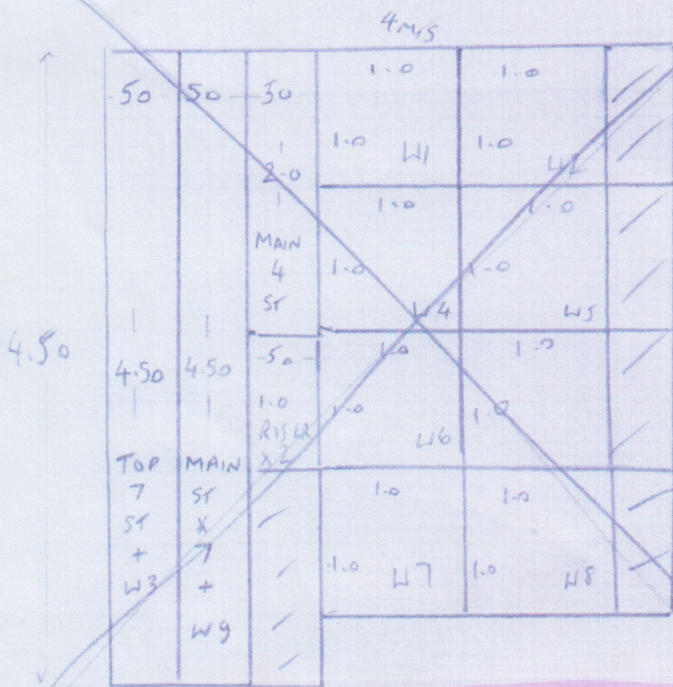

# LAYOUT ONLY REFERRAL NET SIZES

536207 / Ferguson

TOP FLIGHT

- W1 75 x 75
- W2 95 x 75
- W3 68 x 80
- W4 80 x 75
- W5 1.0 x 80
- W6 67 x 80

(2 OF 2)

MAIN FLIGHT

- W7 78 x 75
- W8 95 x 80
- W9 68 x 90

RUNNER CUT AT 50 CMS FIXED WIDTH TAPE 2 1/2 CMS ON EACH SIDE NOT SEMI

FIX FILL  
NO 4mm AVAILABLE  
\*\*\*

1 CUT = 4.5 ~~4mm~~  
NOW  
3x5mm WIDE