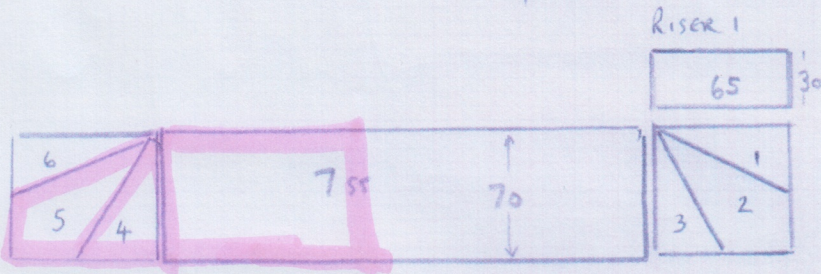

# LAYOUT ONLY REFERRAL NET SIZES

536207 / Ferguson

TOP FLIGHT

- W1 75 x 75
- W2 95 x 75
- W3 68 x 80
- W4 80 x 75
- W5 1.0 x 80
- W6 67 x 80

(2 OF 2)

MAIN FLIGHT

- W7 78 x 75
- W8 95 x 80
- W9 68 x 90

RUNNER CUT AT 50 CMS FIXED WIDTH TAPE 2 1/2 CMS ON EACH SIDE NOT SEMI

FIX FILL  
NO 4mm AVAILABLE  
\*\*\*

1 CUT = 4.5 ~~4mm~~  
NOW  
3x5mm WIDE