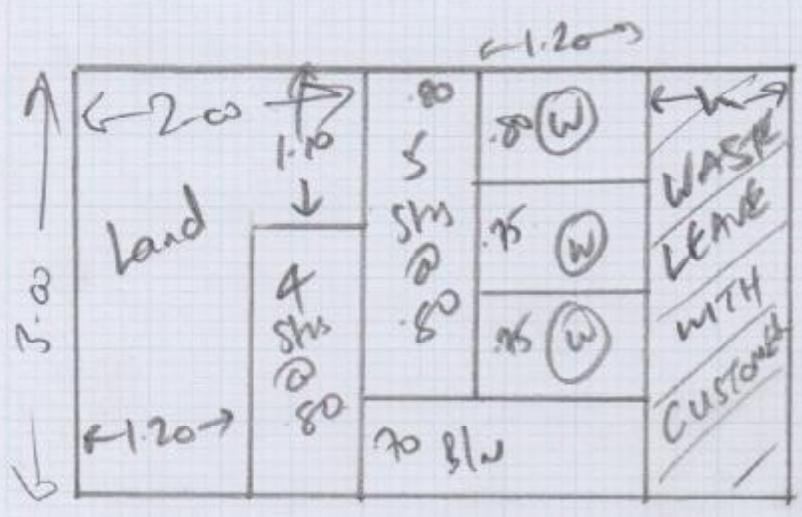

mrcarpet
 Job No: W10462
 Name: Jackie Brand
 Address: 71 Windmere Rd
 Coulsdon
 Tel:
 Sheet: 1 of 1

IMPORTANT READ B4 CUTTING.

Alan
 The design in this roll has a Slight Bow on one side. Inspect Carpet & ensure any wavy Design is in the waste NOT in the landing piece.