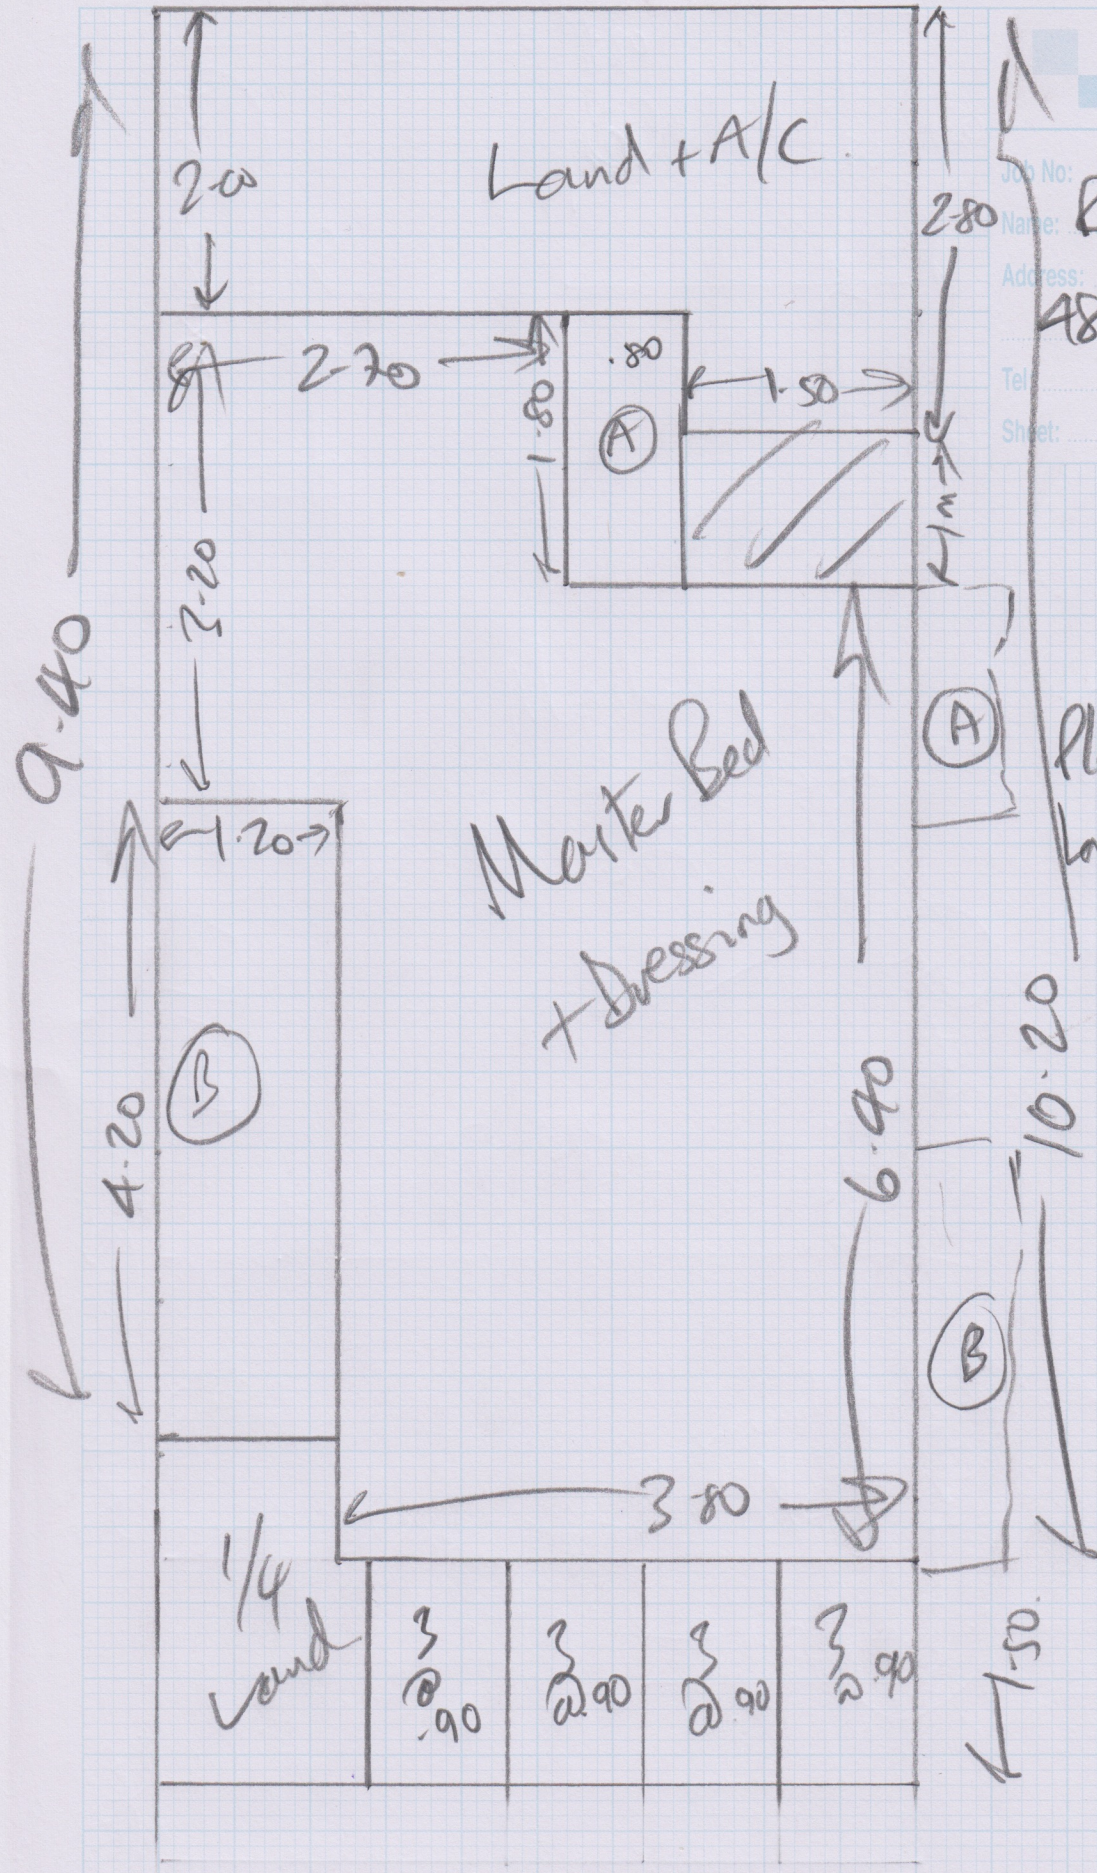

Job No: PW/2102
 Name: Roston.
 Address: 48 Little Heath Rd
 Chobham
 Tel:
 Sheet: 1 of 1

Tape.
 LW29 light
 Plan 11.70 x 5m
 lounge 5.30 x 5m