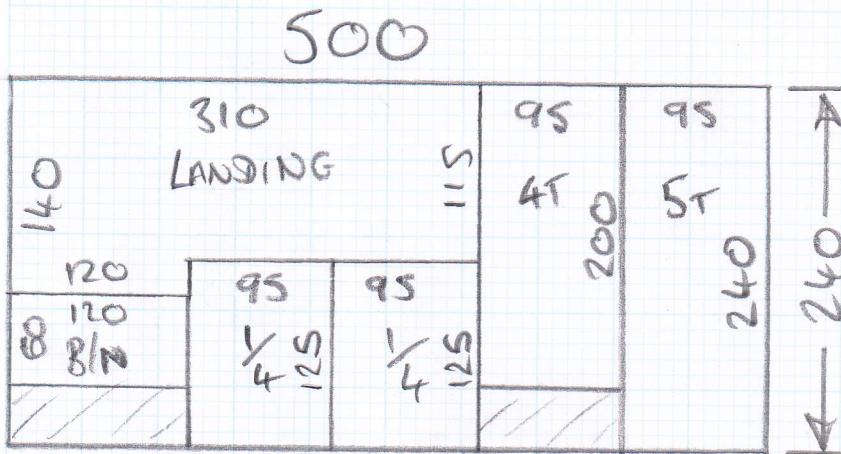

Job No: W12224

Name: BYRNE

Address:

10F2

Tel:

Sheet:

Stock NATURAL 4

- HC530

240 x 500

= 12m²

Stock TWIST 40

- LIMESTONE

BED 1 = 320 x 400

BED 2 = 255 x 400

= 23m²

Job No: W12224

Name: BYRNE

Address:

Sheet of: 2 of 2