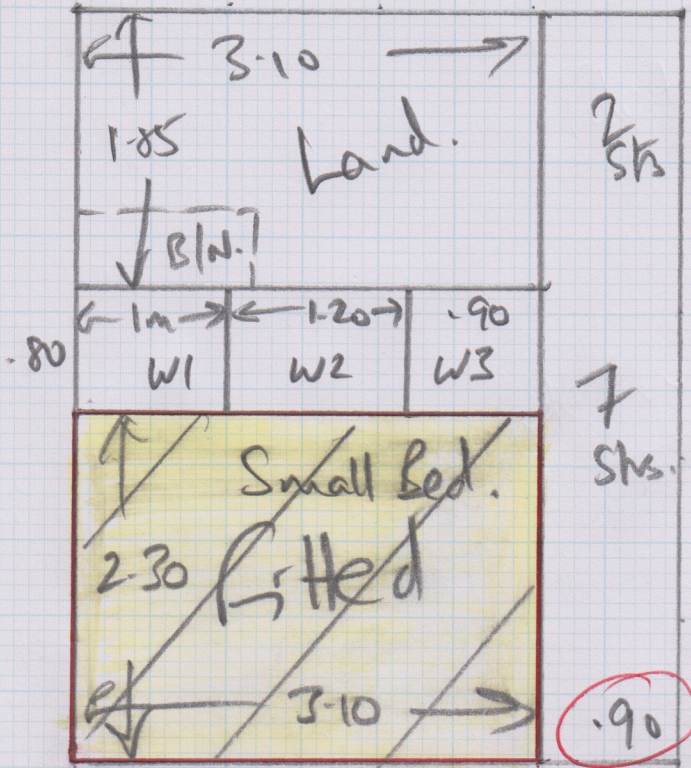

Job No: W12237
 Name: Peter Cuyvan
 Address: 43 Newton Wood Rd
 Ashlead
 Surrey
 Tel:
 Sheet: KT21 1 NN

07956-509626

1 of 1.

Fit tiled @
 Bathroom door.
 Cut Ply back to
 edge of tiles: ↓
 Required