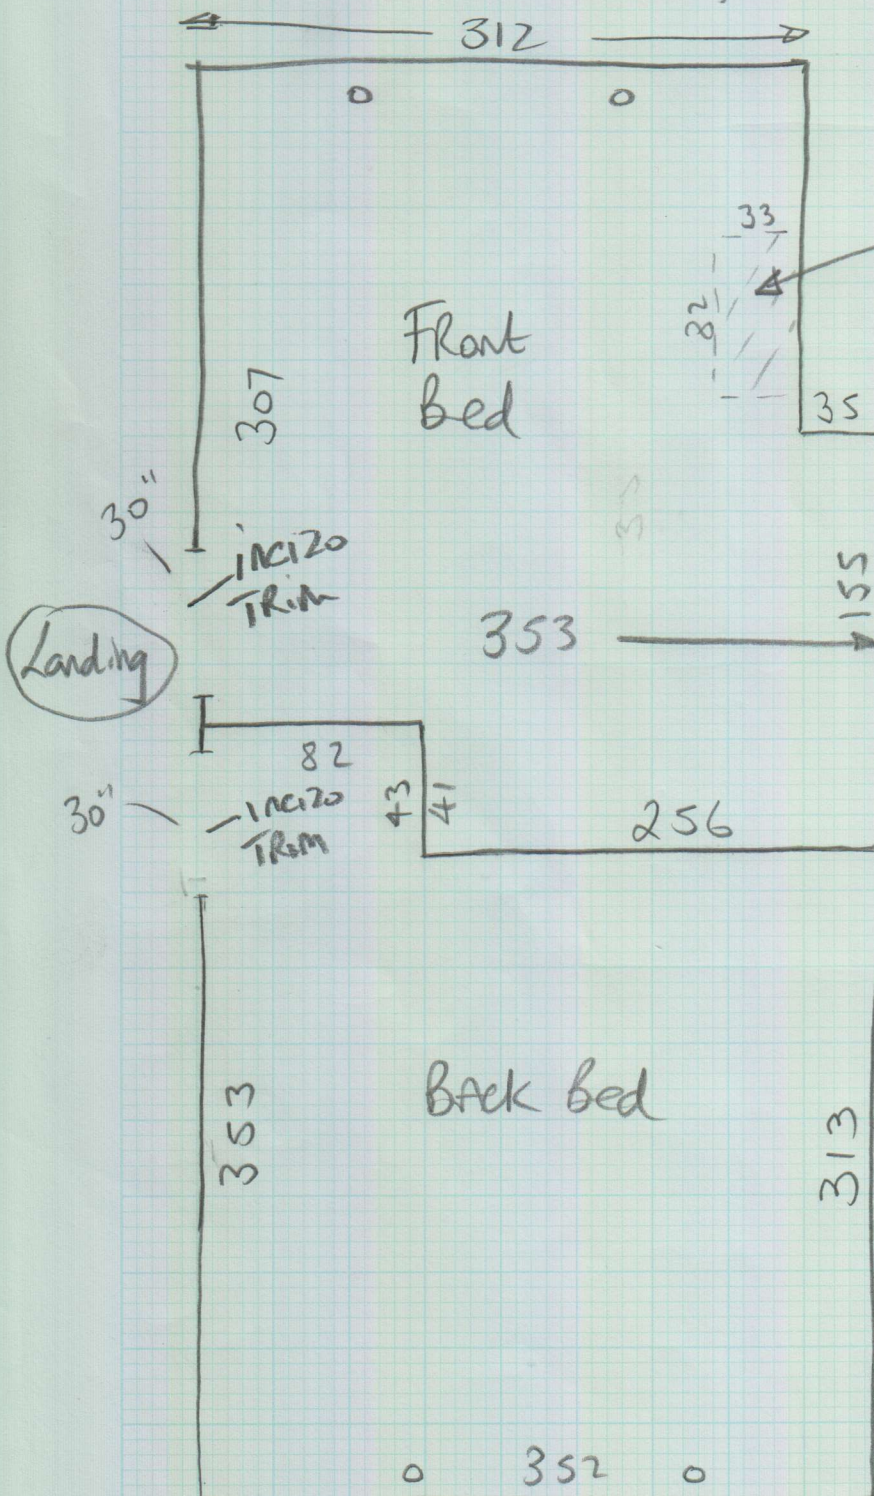

Balterio Tradition - 437 Liberty Oak

W12310

Job No: Symonds (White)

Name: Merry Leas
Address: 33 Doctors Lane

Tel: CR3 5AF

Agree plank Direction before laying

* Roy, please give any spare Ecofelt sheets to Chris for sampling. Ta

of: 1 of 1

* Patch in Hearth where tiles are missing (8mm deep)

Front Bed

$$= \frac{307 \times 312}{114 \times 035} = 9.58$$

$$114 \times 035 = 0.40$$

$$256 \times 041 = 1.05$$

11.03

Back Bed

$$313 \times 352 = 11.02$$

$$43 \times 82 = 0.36$$

11.38

Total = 22.41

$$+ 10\% = 2.24$$

24.65m²

= 13 Packs @ 1.91m²

= 24.83