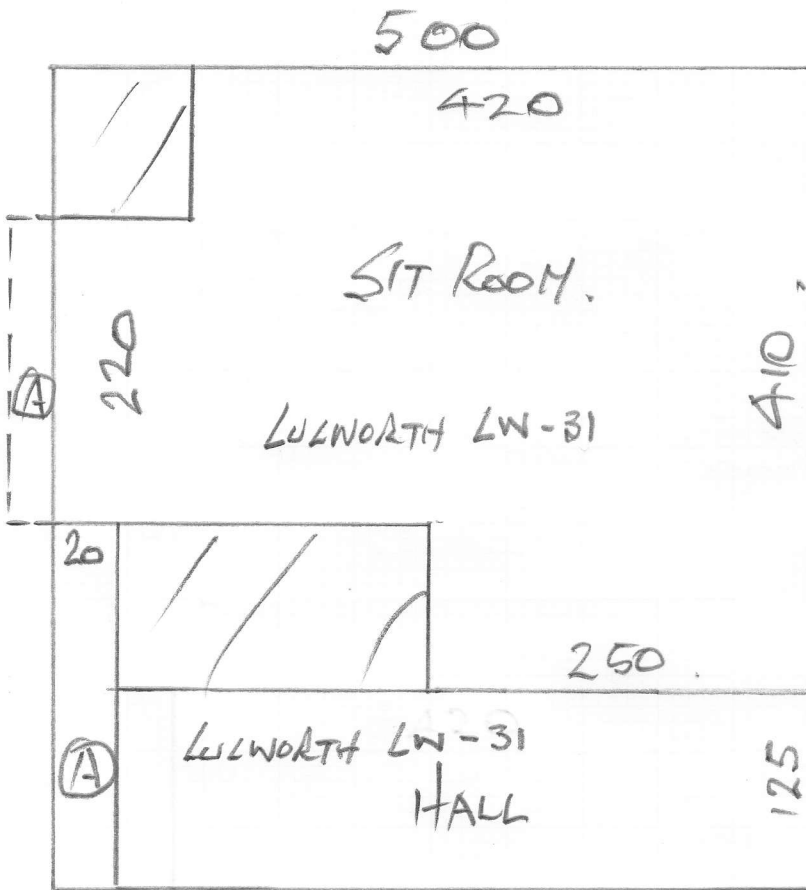

FIT AT: EDDIE TONG.
FLAT 6, 111 WARWICK WAY
LONDON

SW IV 4HT.

07894-912638

W 12311
KELLY

FIT AT: EDDIE TONG
FLAT 6, 111 WARWICK WAY
LONDON
SW IV 4HT.
07894-912638

W12311
KELLY

PHASE 1

BEDROOM ①

SLOANE TWIST "THYME"
285 x 500

PHASE ②

SIT ROOM + HALL

LULWORTH LW-31

535 x 500

BEDROOM ②

SLOANE TWIST "SAVANNAH"

245 x 400