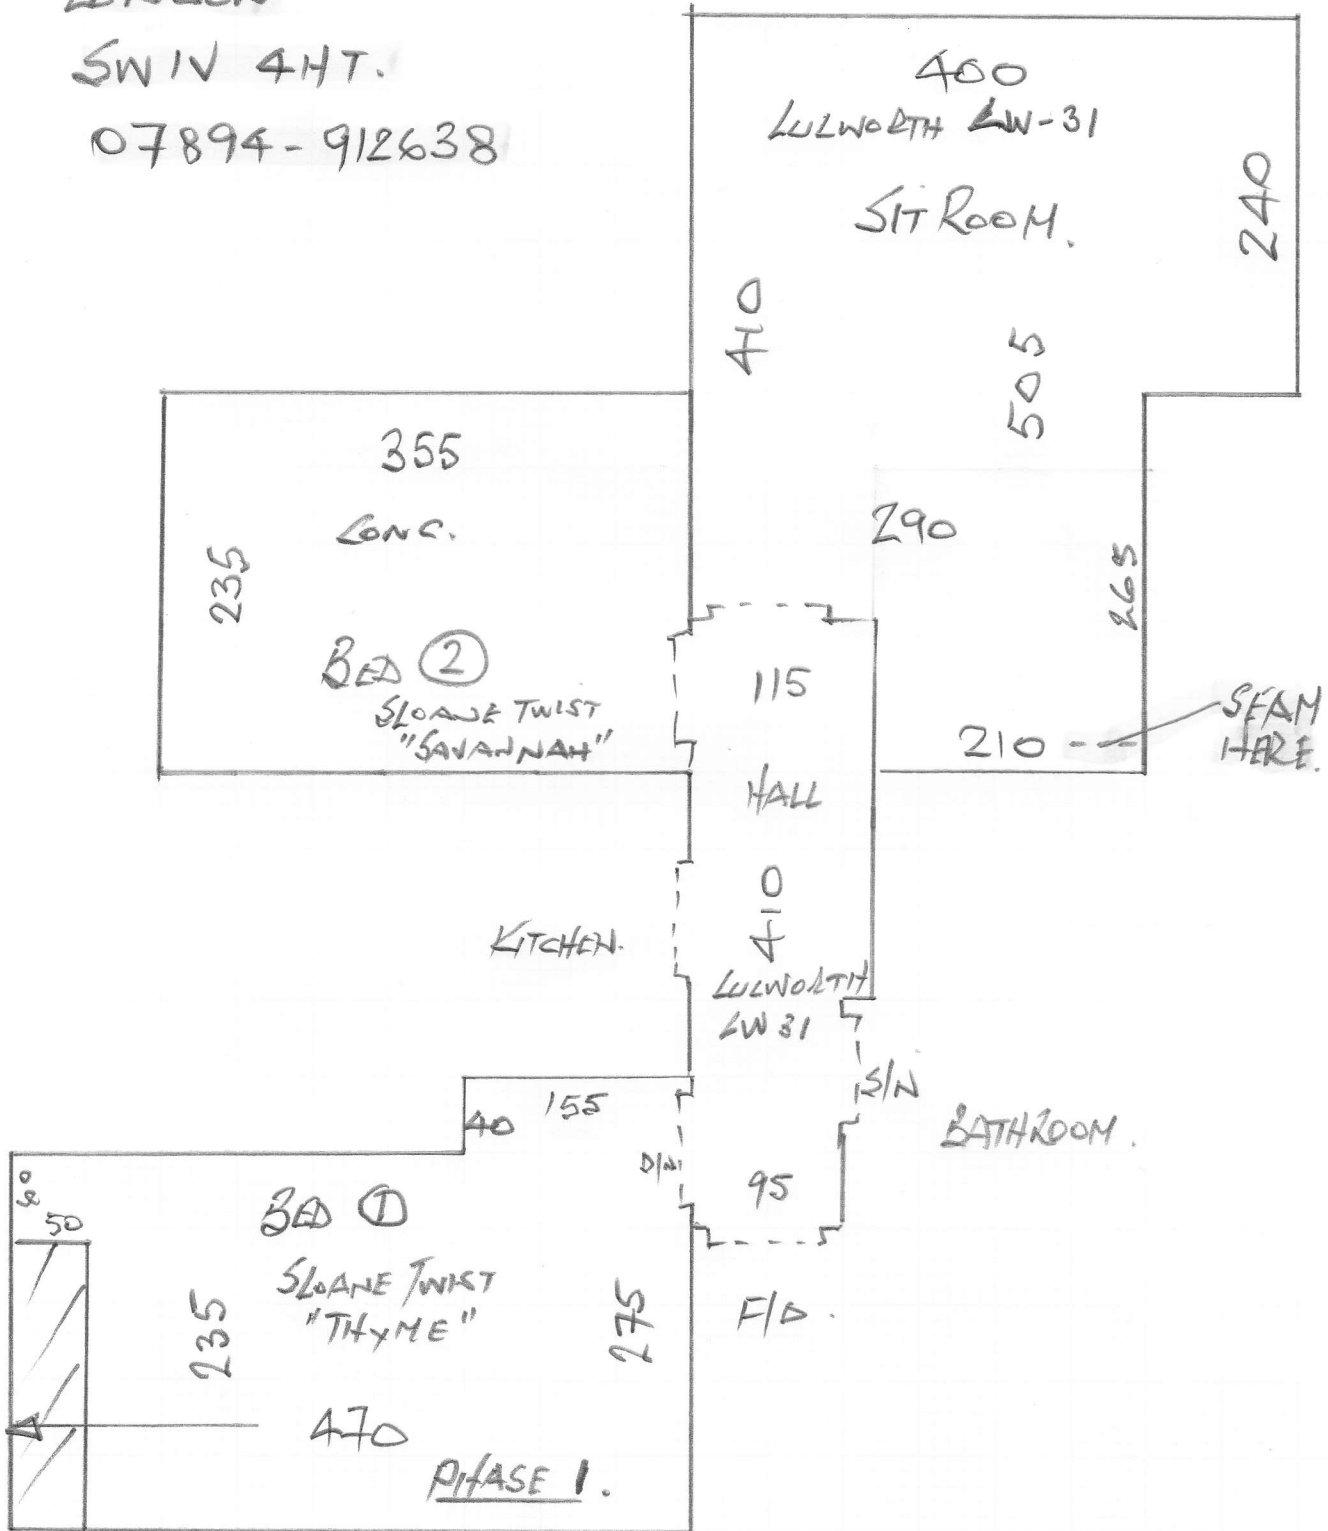

FIT AT: EDDIE TONG.
FLAT 6, 111 WARWICK WAY
LONDON

SW IV 4HT.

07894-912638

W 12311
KELLY

FIT AT: EDDIE TONG
FLAT 6, 111 WARWICK WAY
LONDON
SW IV 4HT.
07894-912638

W12311
KELLY

PHASE 1

BEDROOM ①

SLOANE TWIST "THYME"
285 x 500

PHASE ②

SIT ROOM + HALL

LULWORTH LW-31

535 x 500

BEDROOM ②

SLOANE TWIST "SAVANNAH"

245 x 400