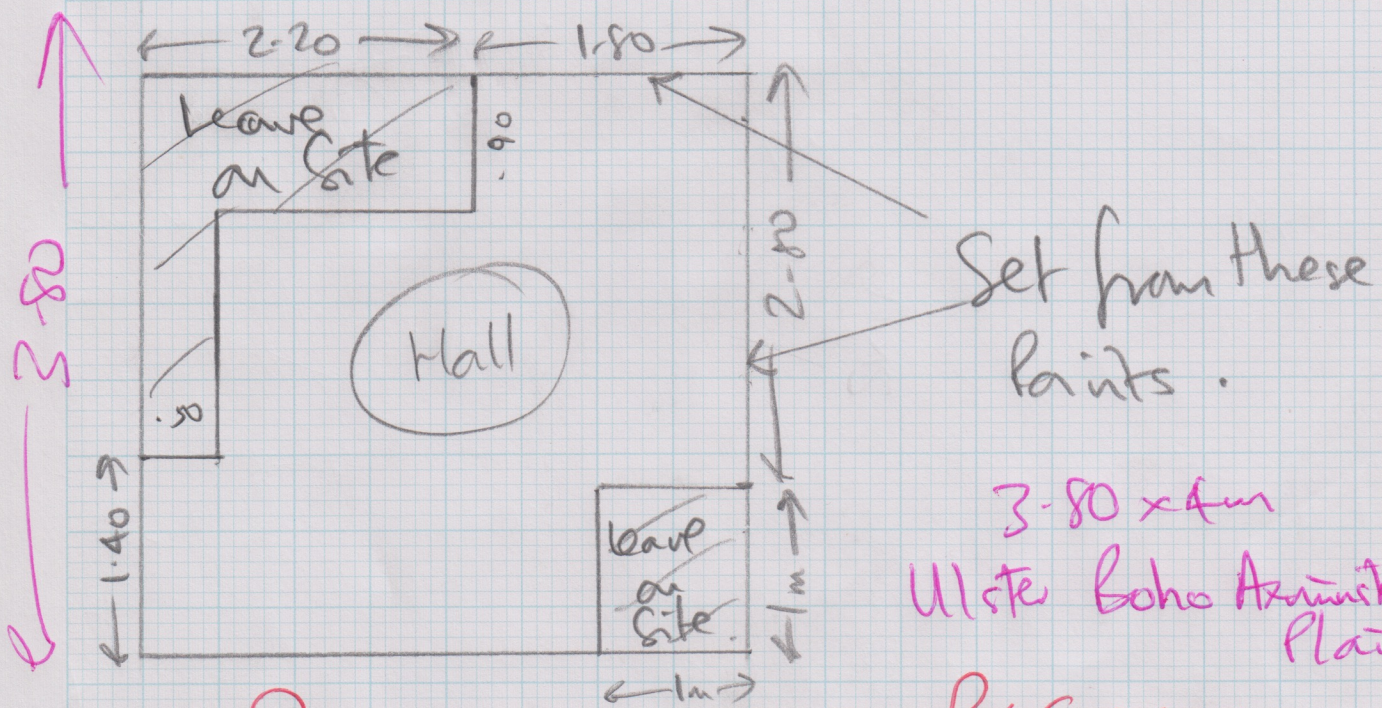

Job No: W12322
 Name: Mr + Mrs Waver
 Address: 41 Ridgeway Road
 Wimbledon
 Tel: _____
 Sheet: _____ of: SW19 4EW

Carpet a warehouse from
 Ulster - NOT ON SYSTEM
 SEE CHARLIE

3.80 x 4m
 Ulster Boho Azimsky
 Plaid.

Please Speak to DC BEFORE GOING TO SITE.

① Cut a warehouse to make easier to handle on site.

② Fit Carpet into back of hoover ds.

③ Fit MUST FIT PADFELT

3 x D/W
 2 x S/W