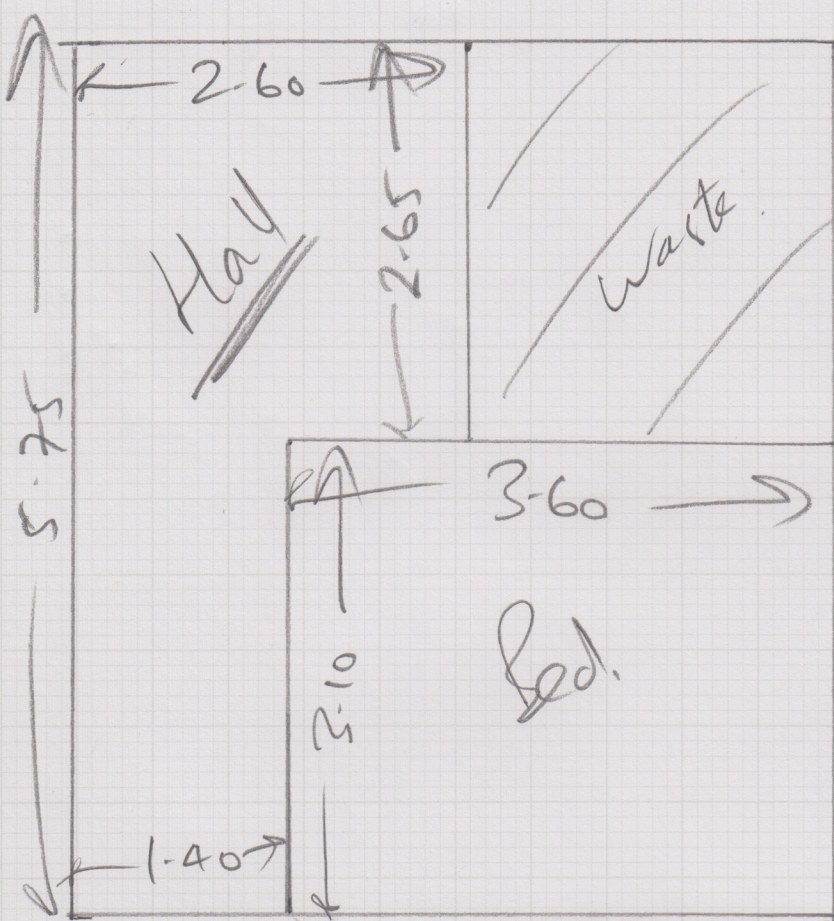

Job No: U12338
Name: DG
Address: SANDLAND
Hale House Lane
Chert
Tel:
Sheet: of
au10245.
1 of 1

Kingshurst
Realised Silver
Cuts.
5.75
3.30
3.15

Part 1

Cut hall + leave bed + waste
in warehouse.