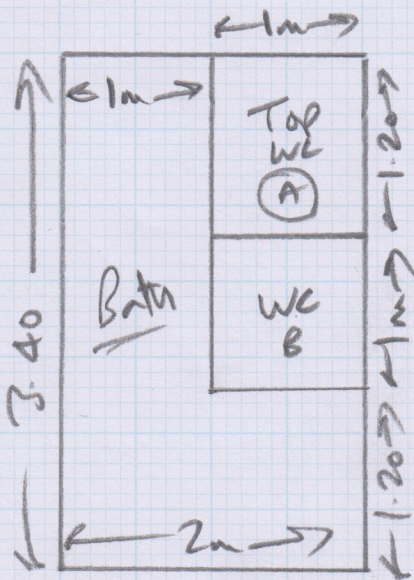

Job No: W12392
 Name: Steve Young
 Address: 34 Priory Crescent
 Cheam
 Surrey
 Tel: _____
 Sheet: 1 of 1

Fit to Bath + W.C
 If H/Board existing is
 ok re-use if not
 replace with new.

Seal edges

Kevin Please collect nosing from Volante
 in KINGSTON on way.

Unit 3+4

FAIRFIELD TRADING PARK

HOGSMILL LANE

OFF VILERS ROAD

KT1 3AW