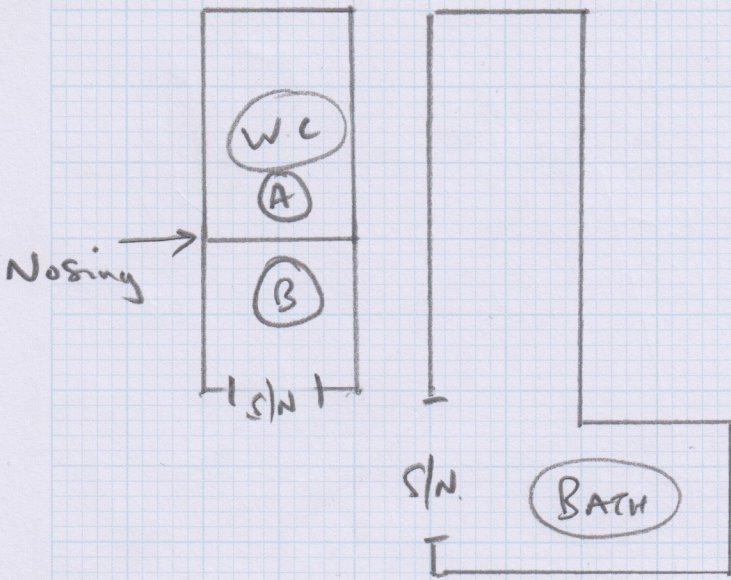

Job No: W12392
 Name: Steve Young
 Address: 34 Priory Crescent
 Cheam
 Surrey
 Tel: _____
 Sheet: 1 of 1

Fit to Bath + W.C
 If H/Board existing is
 ok re-use if not
 replace with new.

Seal edges

Kevin Please collect nosing from Volante
 in KINGSTON on way.