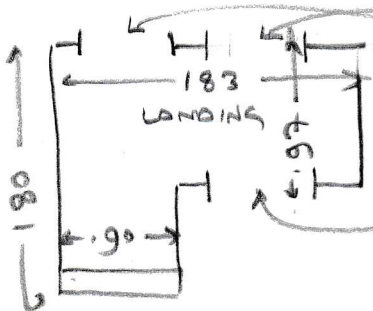

W12453
GOLDSMITH

33.4cm WIDE REARST TARTAN

PLAN 1 6.05 x 4m

LAYOUT

2 x BED STEPS	50	80 (2 x NEW D/W)
TOP LAND	106	83
10 STAIRS	43	70

KEVIN TO SUPPLY ^{FAMOURIX} U/LD Y
+ SUPPLEMENT GRIPPER
AS AGREED.

FIT AGAINST FLOORING TO ROOMS
WITHOUT A BAR AS CUSTOMER
WILL FIT WOOD T/HOLDS AFTER

11 STAIRS	42	70
ENTRANCE	90	100