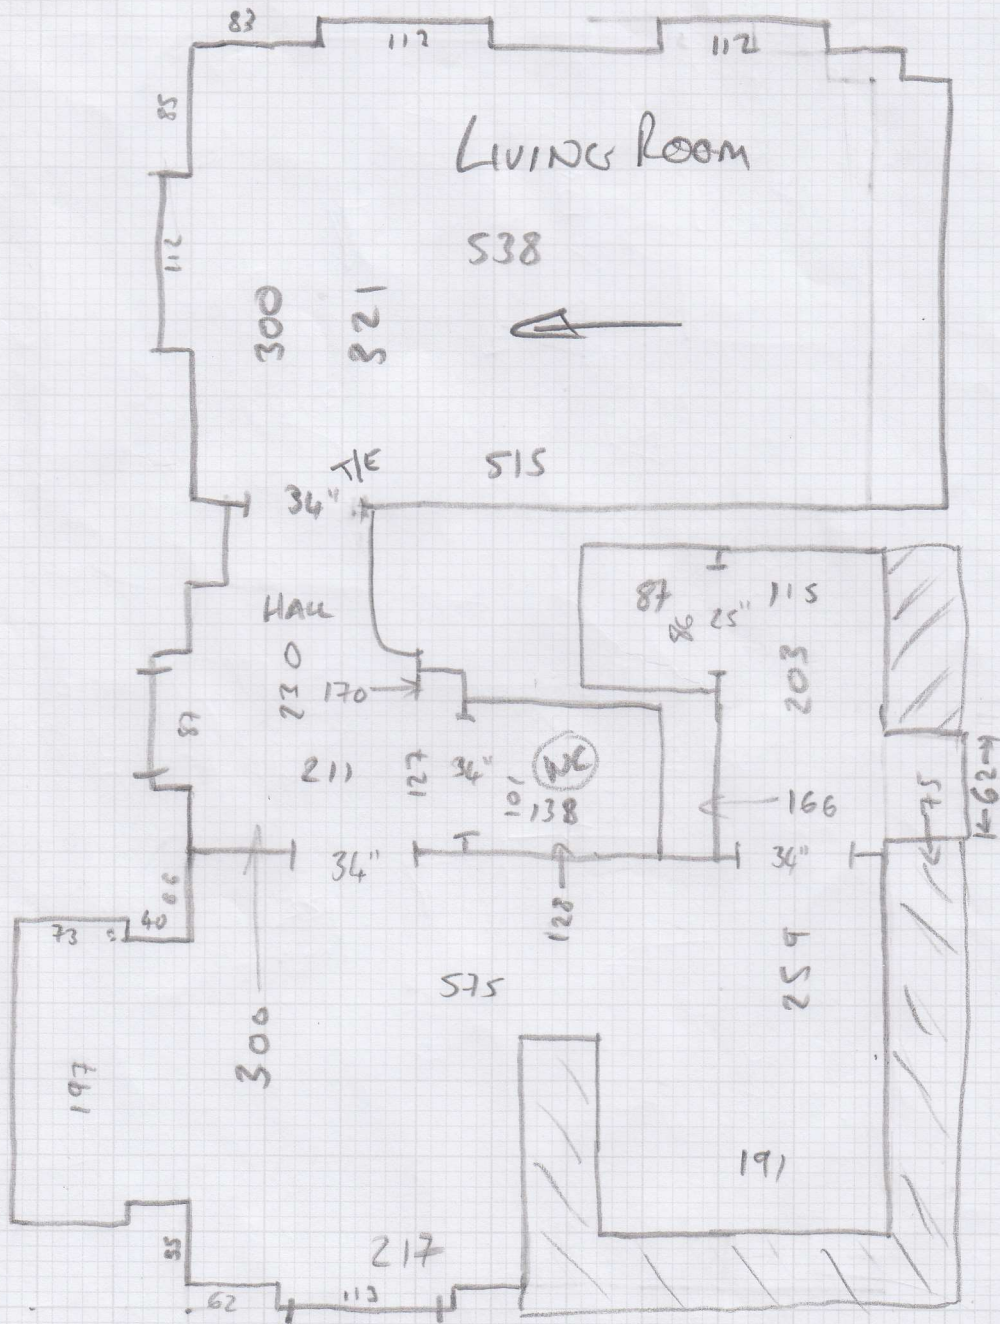

* SATNAV / MAPS MIGHT NOT FIND
ADDRESS, RG22 4PG GETS CLOSE!

JACK - 07709 069676

Job No: W12465
 Name:
 Address:
 Tel: (205)
 Sheet: of:

SILK TOUCH
- SLK-329

MASTER = 425 x 400
 Bed 2 = 320 x 400
 Bed 3 = 200 x 400
945 x 400

= 37.8m²

PERSONALITY

CUSHION VINYL - PE/OS

BATH = 135 x 200
 EN-SUITE = 125 x 200
260 x 200

= 5.2m²

Job No: W12465

Name:

Address:

Tel:

30FS

Sheet:

COTSWOLD RIB

-DRAYCOTT RIB

760 x 400

= 30.4m²

COTSWOLD RIB TO LIVING ROOM

(ALL REMAINING AREAS IN MOOVED)

SOFS

23.5 NETT

EXC. LOUVER