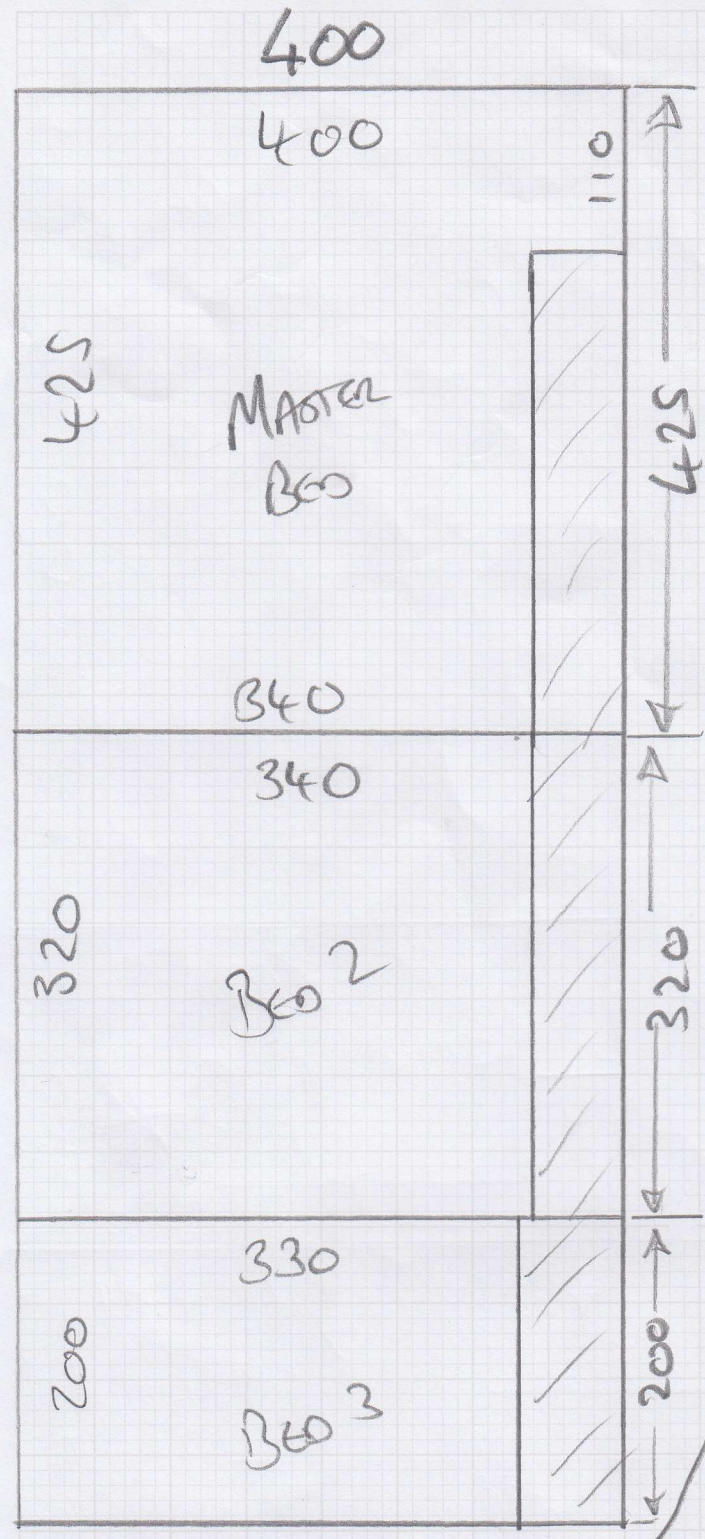

Job No: W1246S

Name:

Address:

Tel:

Sheet:

10r5

ADDRESS:-

64 THE COACH ROAD
BASINGSTOKE
RG23 7FY
(OFF OF BEGGARWOOD LANE)

* SATNAV / MAPS MIGHT NOT FIND
ADDRESS, RG22 4PG GETS CLOSE!

JACK - 07709 069676

Job No: W12465
 Name:
 Address:
 Tel: (205)
 Sheet: of:

SILK TOUCH
- SLK-329

MASTER = 425 x 400
 Bed 2 = 320 x 400
 Bed 3 = 200 x 400
945 x 400

= 37.8m²

PERSONALITY

CUSHION VINYL - PE/OS

BATH = 135 x 200
 EN-SUITE = 125 x 200
260 x 200

= 5.2m²

Job No: W12465

Name:

Address:

Tel:

30FS

Sheet:

COTSWOLD RIB

-DRAYCOTT RIB

760 x 400

= 30.4m²

COTSWOLD RIB TO LIVING ROOM