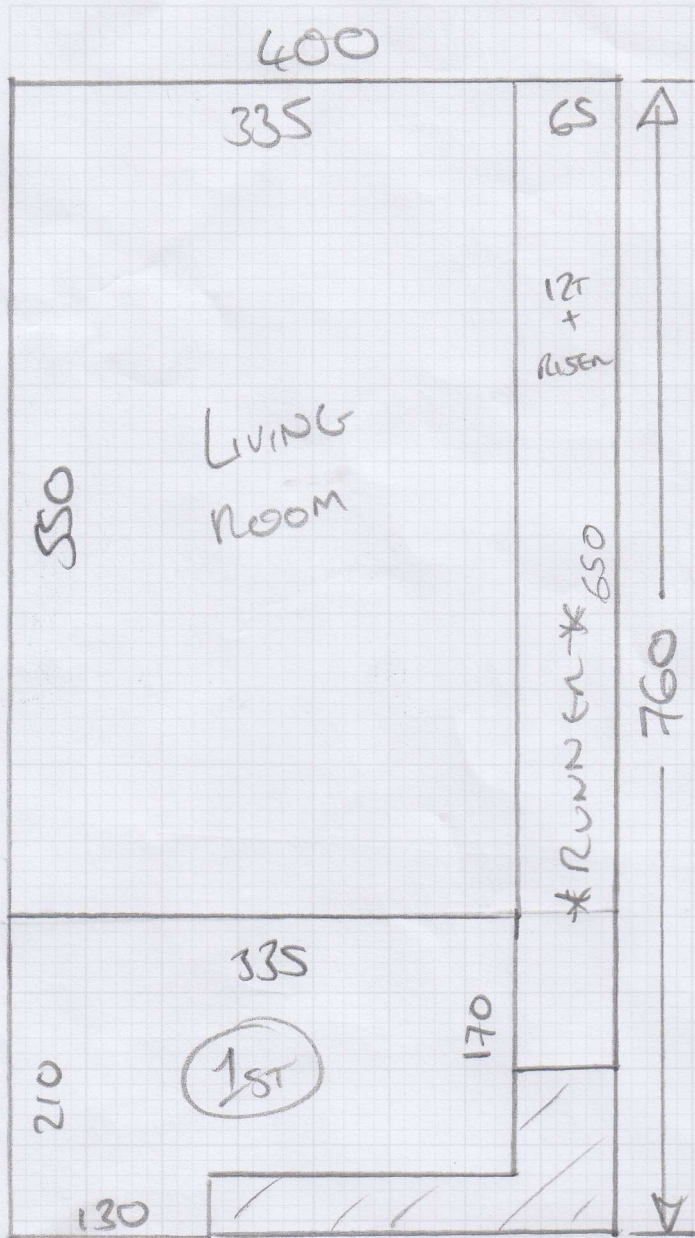

* SATNAV / MAPS MIGHT NOT FIND
ADDRESS, RG22 4PG GETS CLOSE!

JACK - 07709 069676

Job No: W12465
 Name:
 Address:
 Tel: (205)
 Sheet: of:

SILK TOUCH
- SLK-329

MASTER = 425 x 400
 Bed 2 = 320 x 400
 Bed 3 = 200 x 400
945 x 400

= 37.8m²

PERSONALITY

CUSHION VINYL - PE/OS

BATH = 135 x 200
 EN-SUITE = 125 x 200
260 x 200

= 5.2m²

Job No: W12465

Name:

Address:

Tel:

30FS

Sheet:

COTSWOLD RIB

-DRAYCOTT RIB

760 x 400

= 30.4m²

COTSWOLD RIB TO LIVING ROOM

(ALL REMAINING AREAS IN MOOVED)

SOFS

23.5 NETT

EXC. LOUVER