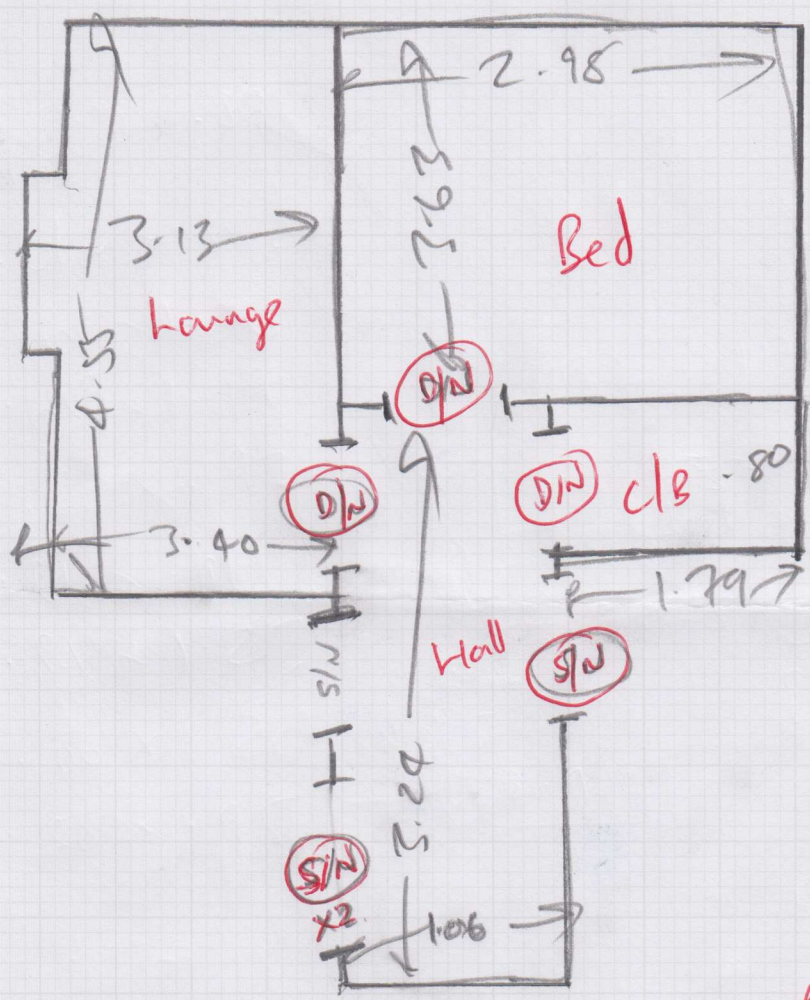

W12522

Si + Debbie  
Job No:  
Name: Ullry  
Address: Flat 16  
Wyatt House  
Tel: Wyatt Close  
Sheel: Wisborough Green  
RH14 0BP

Debanair Riviera Sand

- Bed 3.10 x 4m
- Lounge 4.70 x 4m
- Hall 1.20 x 4m
- CB .90 x 4m

Existing Underlay  
New S/E + Bars.

Ring Debbie on . 07709 101831  
Before going to Site