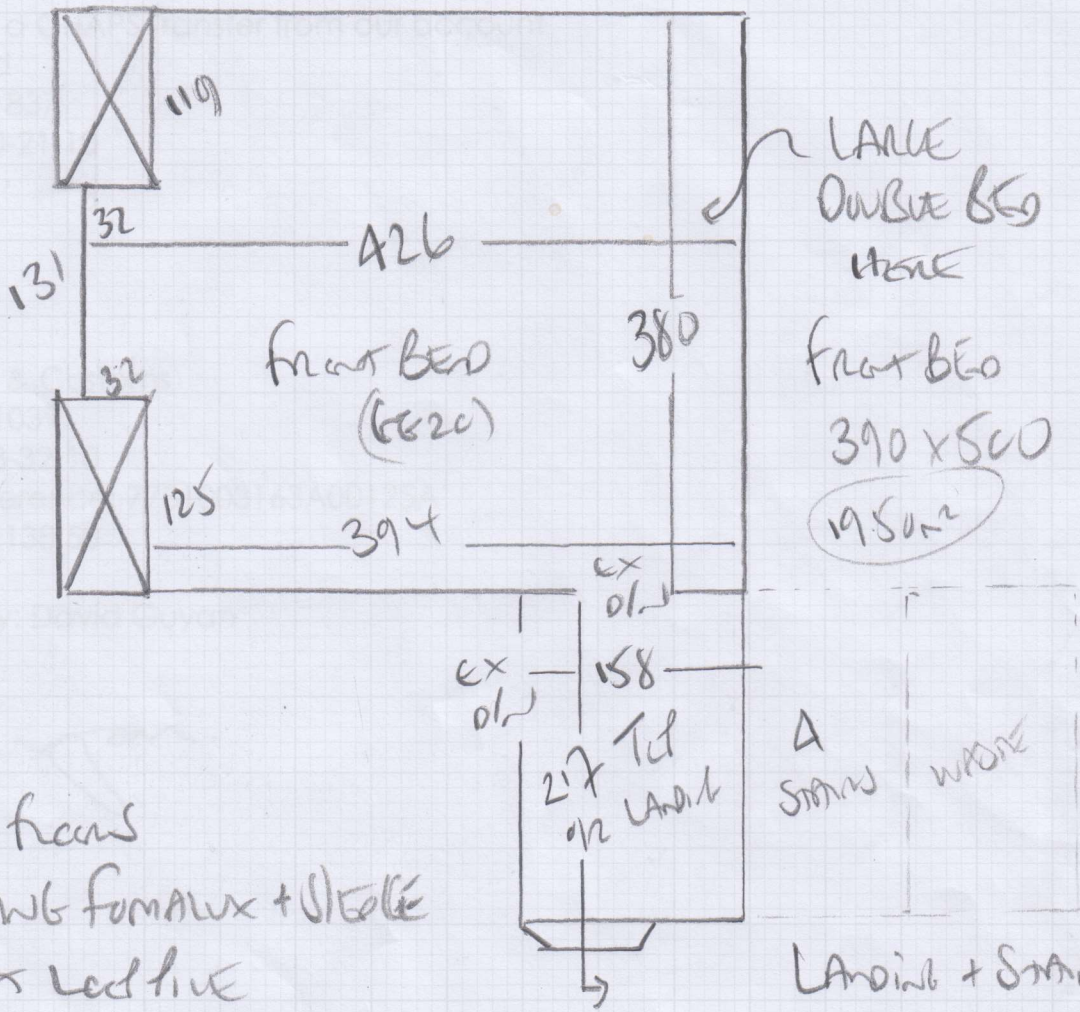

WEST END 'PRESTIGE' VELVET  
 Coral Storm

Job No: W12551  
 Name: FLORIAN TAMM  
 Add: 2A ST JOHNSTHUR GROVE  
 SW11 2RJ  
 Tel: \_\_\_\_\_  
 Sheet: \_\_\_\_\_ of \_\_\_\_\_

WOOD floors  
 Existing formalux + 1/2 bed  
 white led line  
 furniture (to go)

Now formalux removed  
 to A STAIRS + RISER

4 STAIRS  
 42 x 70  
 STOP HERE  
 REST OF STAIRS TO BE PAINTED

LANDING + STAIRS  
 230 x 366  
 8.41m<sup>2</sup>