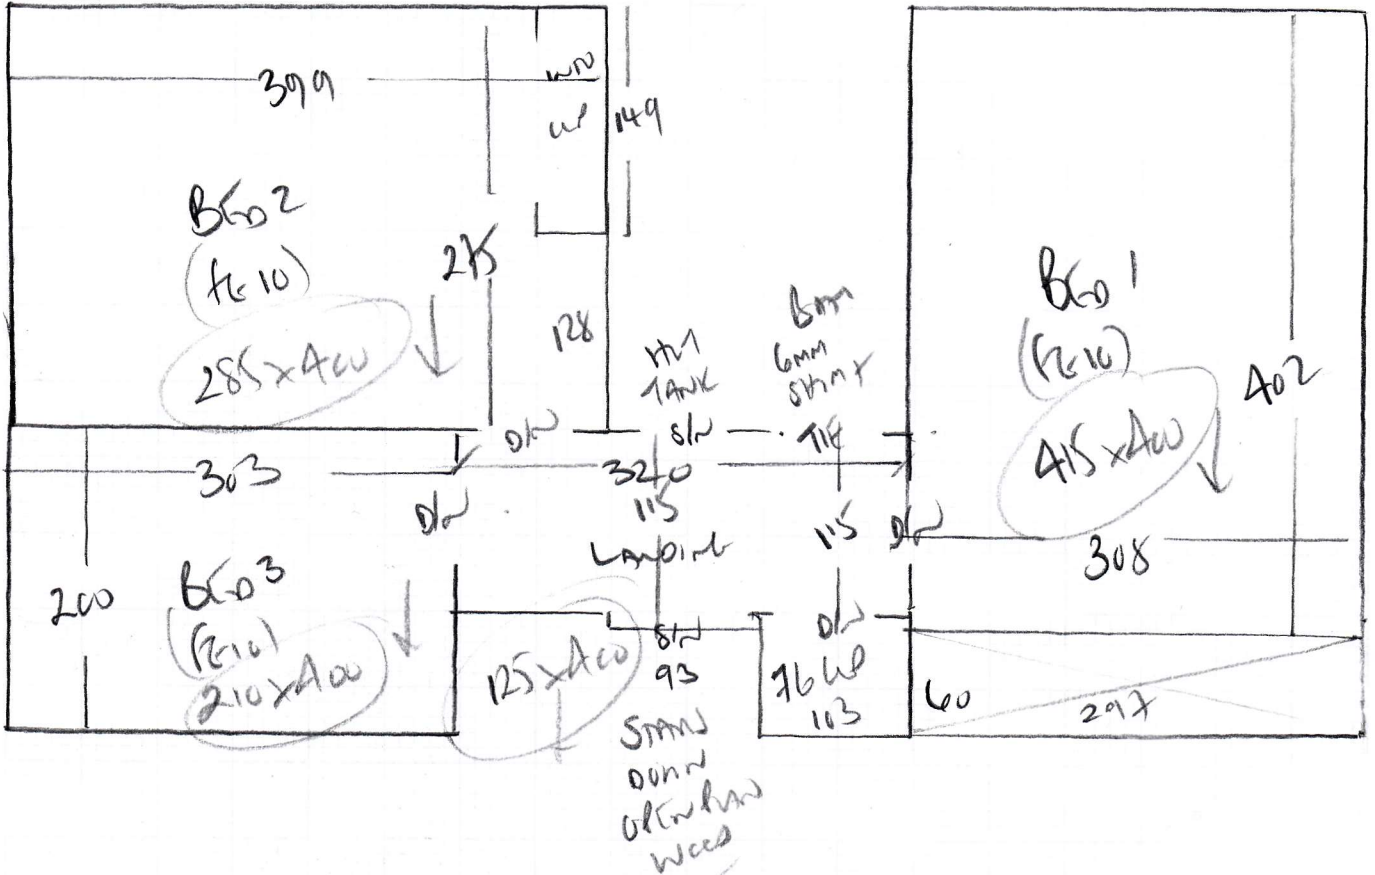

W12592
 Park
 28 Birchfield
 South Clayton
 CR2 7HX

WOOD REANS
 WHITE LAD PILES ON OLD RUBEN
 CR SITE STORAGE?