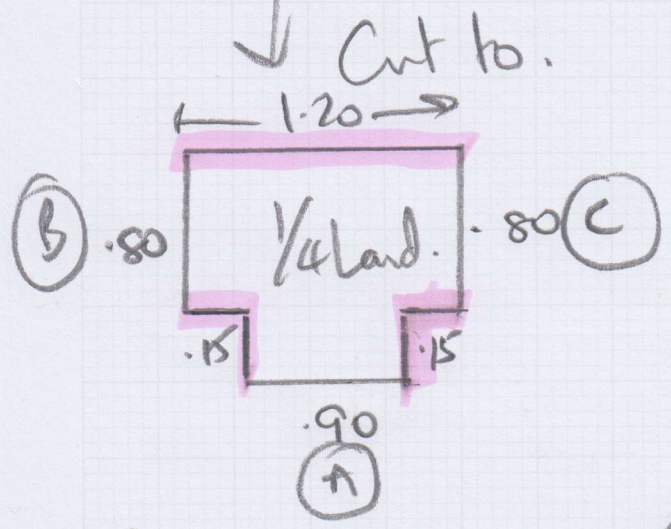

mrcarpets
 Job No: W12607
 Name: Mrs My not.
 Address: Eden House
 St Johns Hill Rd.
 Woking
 Sheet: of Guzi 7RC

1 of 1
 Obsession Saxony
 1/4 white.

Cut 1/4 Land to Plan to replace existing
 The side runners are only .80cm (B+C)
 the bottom runners are .90cm (A)
 Replace damaged 1/4 Landing on site.

Remedial works — previously fitted. LVT.
 Spare bedroom — him in LVT fitted by wardrobe
 Make bed — Customer says the hoover picks up
 the tiles by window Can you make Skirting.