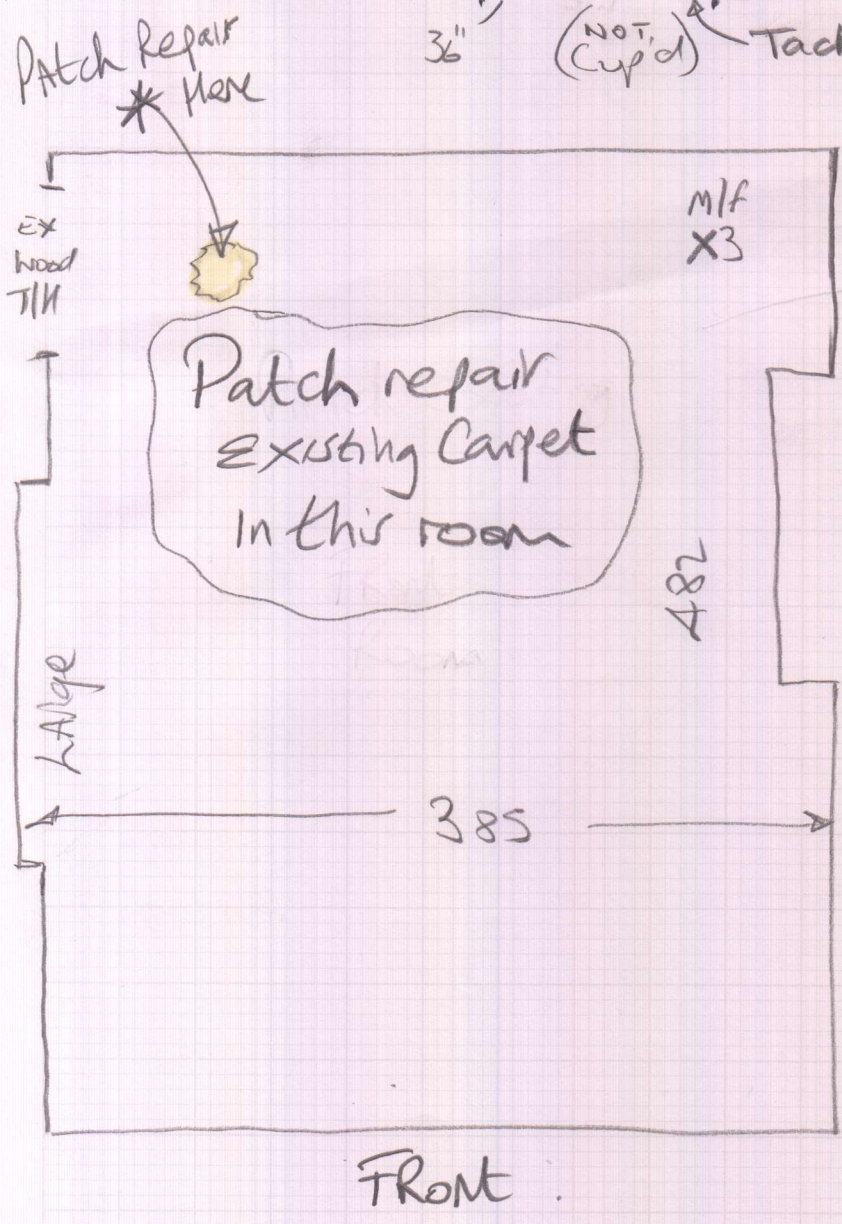

mrcarpet
 Job No: W12610
 Name: O'Shea
 Address: (Nigel's friend)
 Tel:
 Sheet: (1 of 2)

London TWIST
Col. Aven

BACK Room 455x400
 = 18.20m²

* Ringlesley when
 on way
 07884 - 446119

uplift ex TWIST
 on Rubber

Patch hole in ex
 CARPET using a piece
 of the same CARPET
 from the Music Rm.