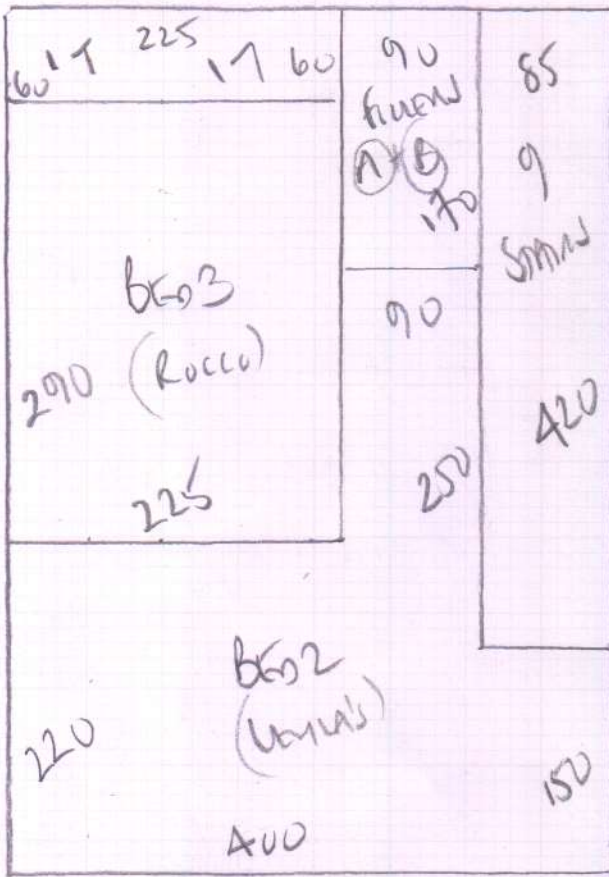

Job No: W12629
 Name: AHMET
 Address: 23 HAMMAM LUSE

Tel: _____
 Sheet: _____ of _____

570

LULWAM
 COLORED LUXES
 (CARPETS DIAMOND)

Row 1 570 x 400

Row 2 425 x 400

995 x 400

3980m²

425

LINOLEUM 300 x 500

Perimeter 300 x 500

600 x 500

32m²

mrcarpel
Job No: W12629
Name: AHMET
Address: 23 HAMMOUSE

PHASE 2 - 2 x Ground floor beams
DATE TO CONFIRM