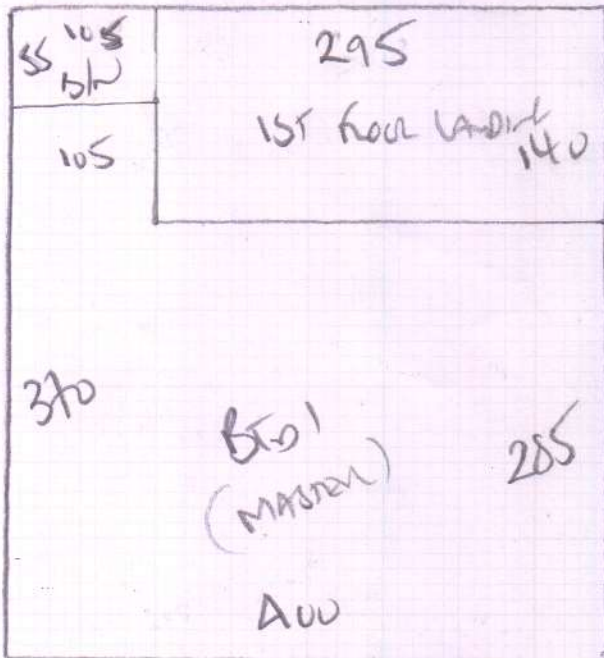

Job No: W12629
 Name: AHMET
 Address: 23 HAMMAM LUSE

Tel: _____
 Sheet: _____ of _____

570

LULWAM
 COLORED LUXES
 (CARPETS DIAMOND)

Row 1 570 x 400

Row 2 425 x 400

995 x 400

3980m²

425

LINOLEUM 300 x 500

Perimeter 300 x 500

600 x 500

32m²

mrcarpel
Job No: W12629
Name: AHMET
Address: 23 HAMMOUSE

PHASE 2 - 2 x Ground floor beams
DATE TO CONFIRM