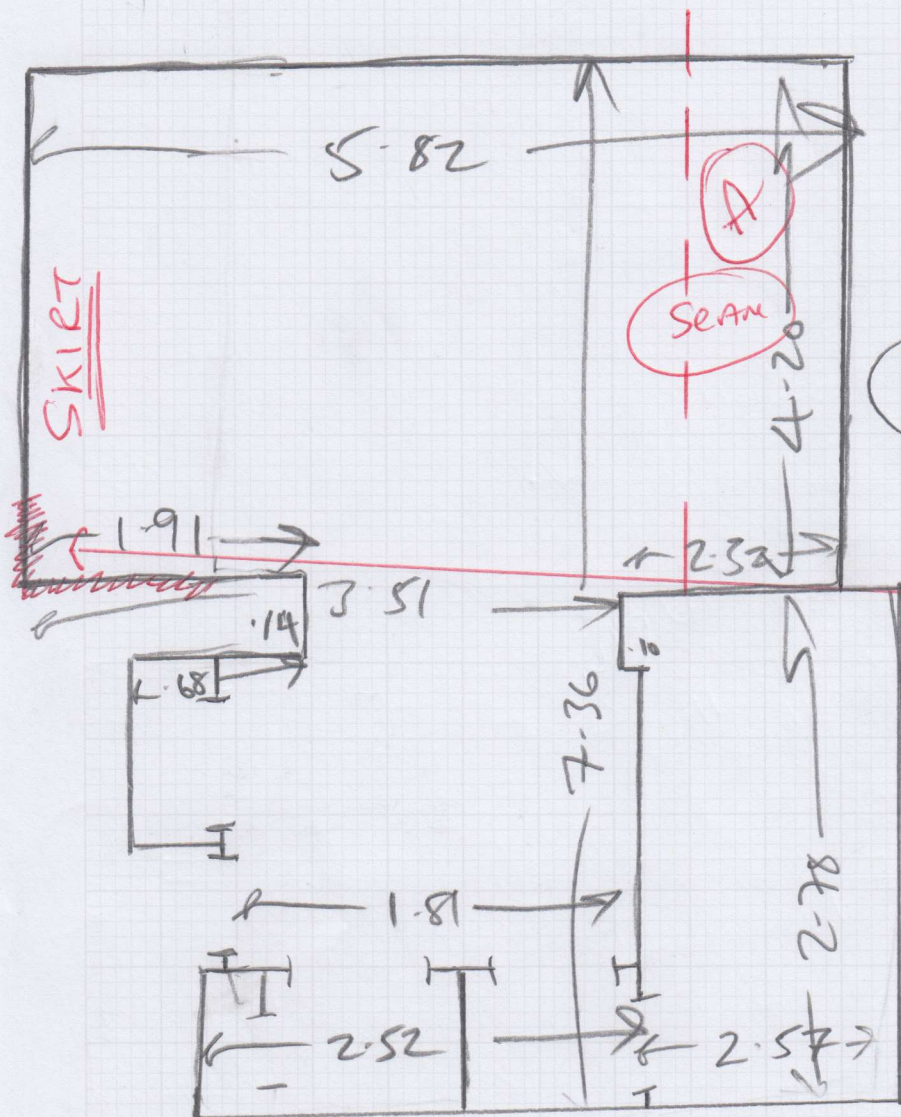

Job: W1264  
 Name: James Thanson  
 Address: Little Holcombe  
 Holcombe Lane  
 Newington  
 Tel:  
 Sheet: 0x10 FAS.

1 of 3

- Head bed 3.20 x 4m
- front bed. 3.15 x 4m
- Nursery 2.70 x 4m
- Ran 7.50 x 4m
- " 4.30 x 4m

20.85 x 4m  
 83.40m<sup>2</sup>

Weds 16th.

Job: W12640  
Name: James Thomson  
Address: Little Holcombe  
Holcombe Lane  
Newington  
Ox10 7AJ  
Tel:  
Sheet:

Master Bed 2 of 3

Replace Rush Sledge  
2 Ships here.

Existing Ullay  
+ Sledge.

Fit into C/Boards  
in Beds

Replace Dow Bars.

Job No: W12640  
Name: James Thomson  
Address: Little Holcombe  
Hdcombe Lane  
Newington  
Sheet: of 0x107AJ  
3 of 3

Front Bed

Rear Bed