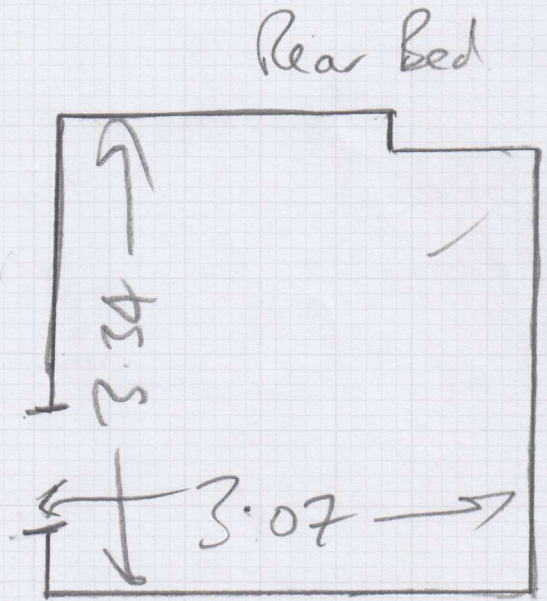

20.85 x 4m  
 83.40m<sup>2</sup>

Weds 16th.

Job: W12640  
Name: James Thomson  
Address: Little Holcombe  
Holcombe Lane  
Newington  
Ox10 7AJ  
Tel:  
Sheet:

Master Bed 2 of 3

Replace Rush Sledge  
2 Ships here.

Existing Ullay  
+ Sledge.

Fit into C/Boards  
in Beds

Replace Dow Bars.

Job No: W12640  
Name: James Thomson  
Address: Little Holcombe  
Hdcombe Lane  
Newington  
Sheet: of 0x107AJ  
3 of 3

Front Bed

Rear Bed