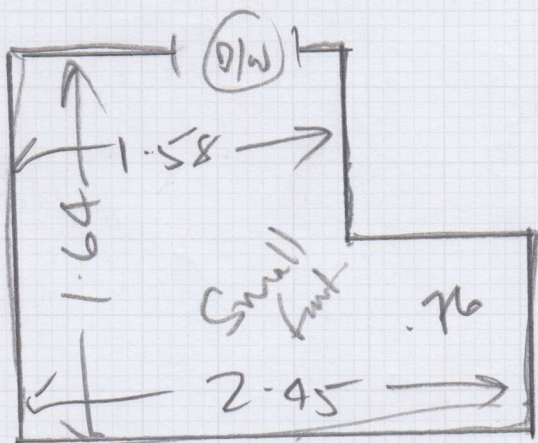

Job: W1264  
 Name: James Thanson  
 Address: Little Holcombe  
 Holcombe Lane  
 Newington  
 Tel:  
 Sheet: 0x10 FAS.

1 of 3

- Head bed 3.20 x 4m
- front bed. 3.15 x 4m
- Nursery 2.70 x 4m
- Ran 7.50 x 4m
- " 4.30 x 4m

20.85 x 4m  
 83.40m<sup>2</sup>

Weds 16th.

Job: W12640  
Name: James Thomson  
Address: Little Holcombe  
Holcombe Lane  
Newington  
Ox10 7AJ  
Tel:  
Sheet:

Master Bed 2 of 3

Replace Rush Sledge  
2 Ships here.

Existing Ullay  
+ Sledge.

Fit into C/Boards  
in Beds

Replace Dow Bars.

Job No: W12640  
Name: James Thomson  
Address: Little Holcombe  
Hdcombe Lane  
Newington  
Sheet: of 0x107AJ  
3 of 3

Front Bed

Rear Bed