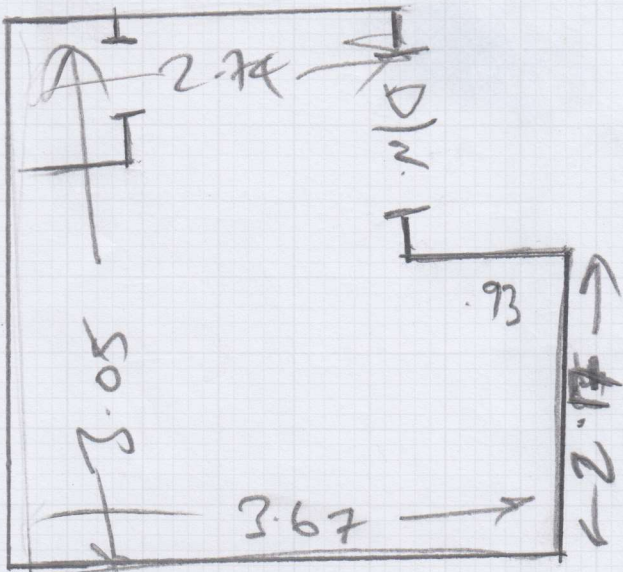

Job: W1264  
 Name: James Thanson  
 Address: Little Holcombe  
 Holcombe Lane  
 Newington  
 Tel:  
 Sheet: 0x10 FAS.

1 of 3

- Head bed 3.20 x 4m
- front bed. 3.15 x 4m
- Nursery 2.70 x 4m
- Ran 7.50 x 4m
- " 4.30 x 4m

20.85 x 4m  
 83.40m<sup>2</sup>

Weds 16th.

Job: W12640  
Name: James Thomson  
Address: Little Holcombe  
Holcombe Lane  
Newington  
Ox10 7AJ  
Tel:  
Sheet:

Master Bed 2 of 3

Replace Rush Sledge  
2 Ships here.

Existing Ullay  
+ Sledge.

Fit into C/Boards  
in Beds

Replace Dow Bars.

Job No: W12640  
Name: James Thomson  
Address: Little Holcombe  
Hdcombe Lane  
Newington  
Sheet: of 0x107AJ  
3 of 3

Front Bed

Rear Bed