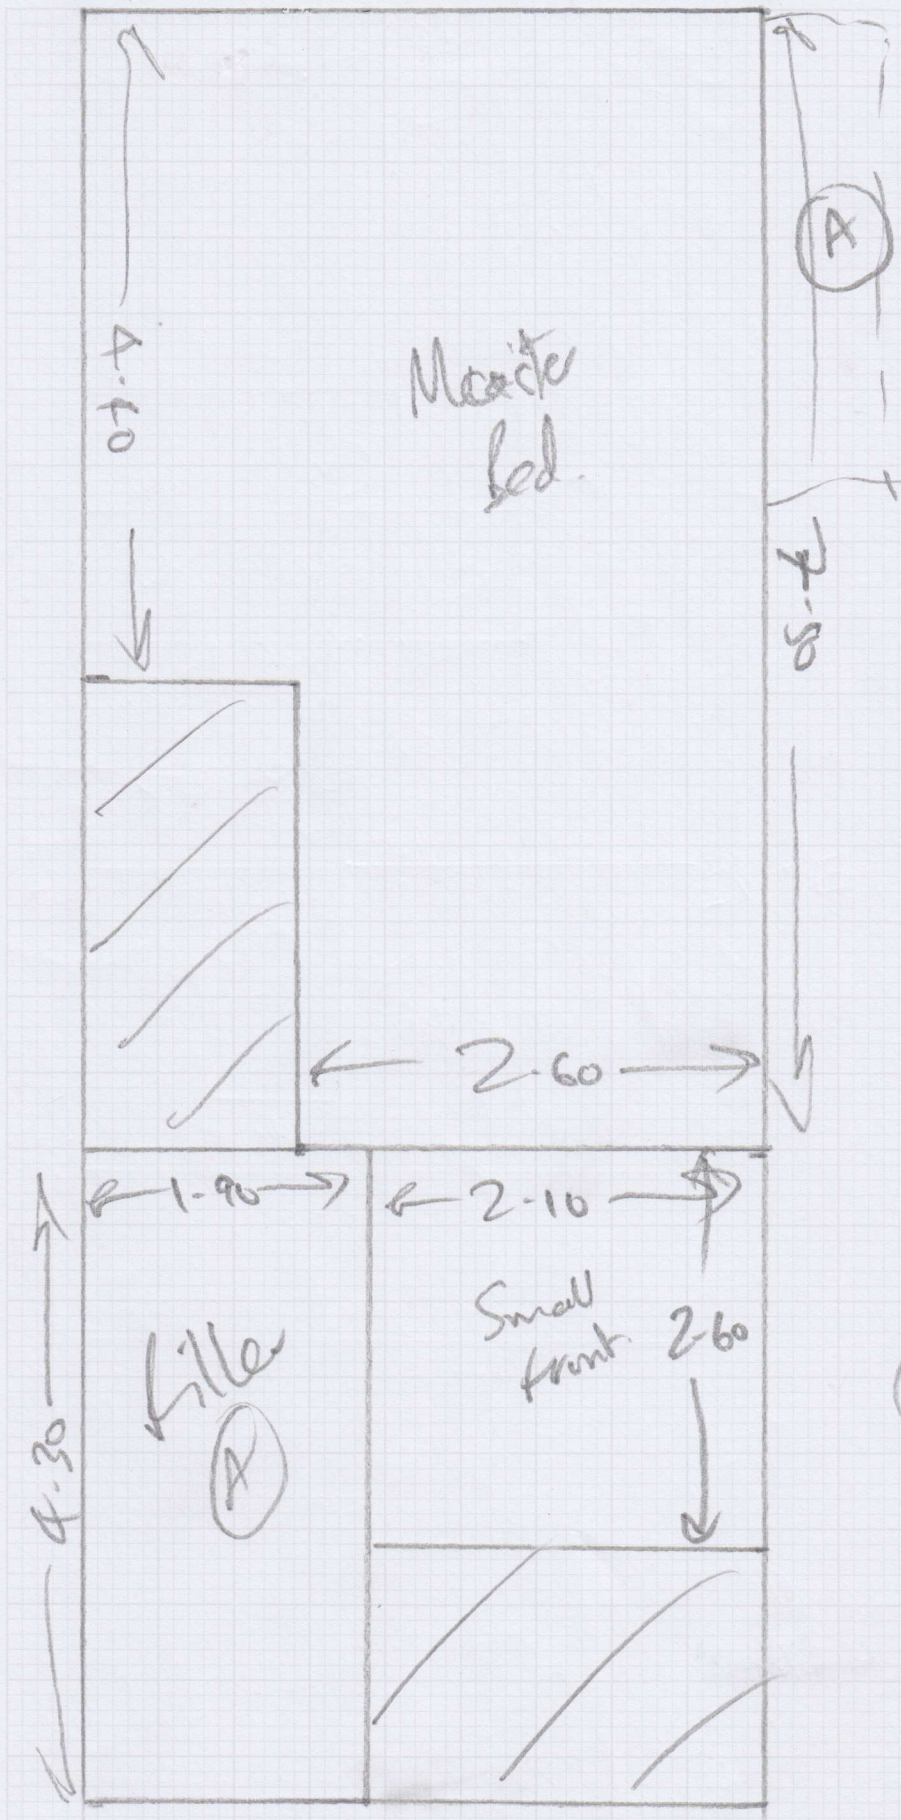

Job: W1264  
 Name: James Thanson  
 Address: Little Holcombe  
 Holcombe Lane  
 Newington  
 Tel:  
 Sheet: 0x10 FAS.

1 of 3

- Head bed 3.20 x 4m
- front bed. 3.15 x 4m
- Nursery 2.70 x 4m
- Ran 7.50 x 4m
- " 4.30 x 4m

20.85 x 4m  
 83.40m<sup>2</sup>

Weds 16th.

Job: W12640  
Name: James Thomson  
Address: Little Holcombe  
Holcombe Lane  
Newington  
Ox10 7AJ  
Tel:  
Sheet:

Master Bed 2 of 3

Replace Rush Sledge  
2 Ships here.

Existing Ullay  
+ Sledge.

Fit into C/Boards  
in Beds

Replace Dow Bars.

Job No: W12640  
Name: James Thomson  
Address: Little Holcombe  
Hdcombe Lane  
Newington  
Sheet: of 0x107AJ  
3 of 3

Front Bed

Rear Bed