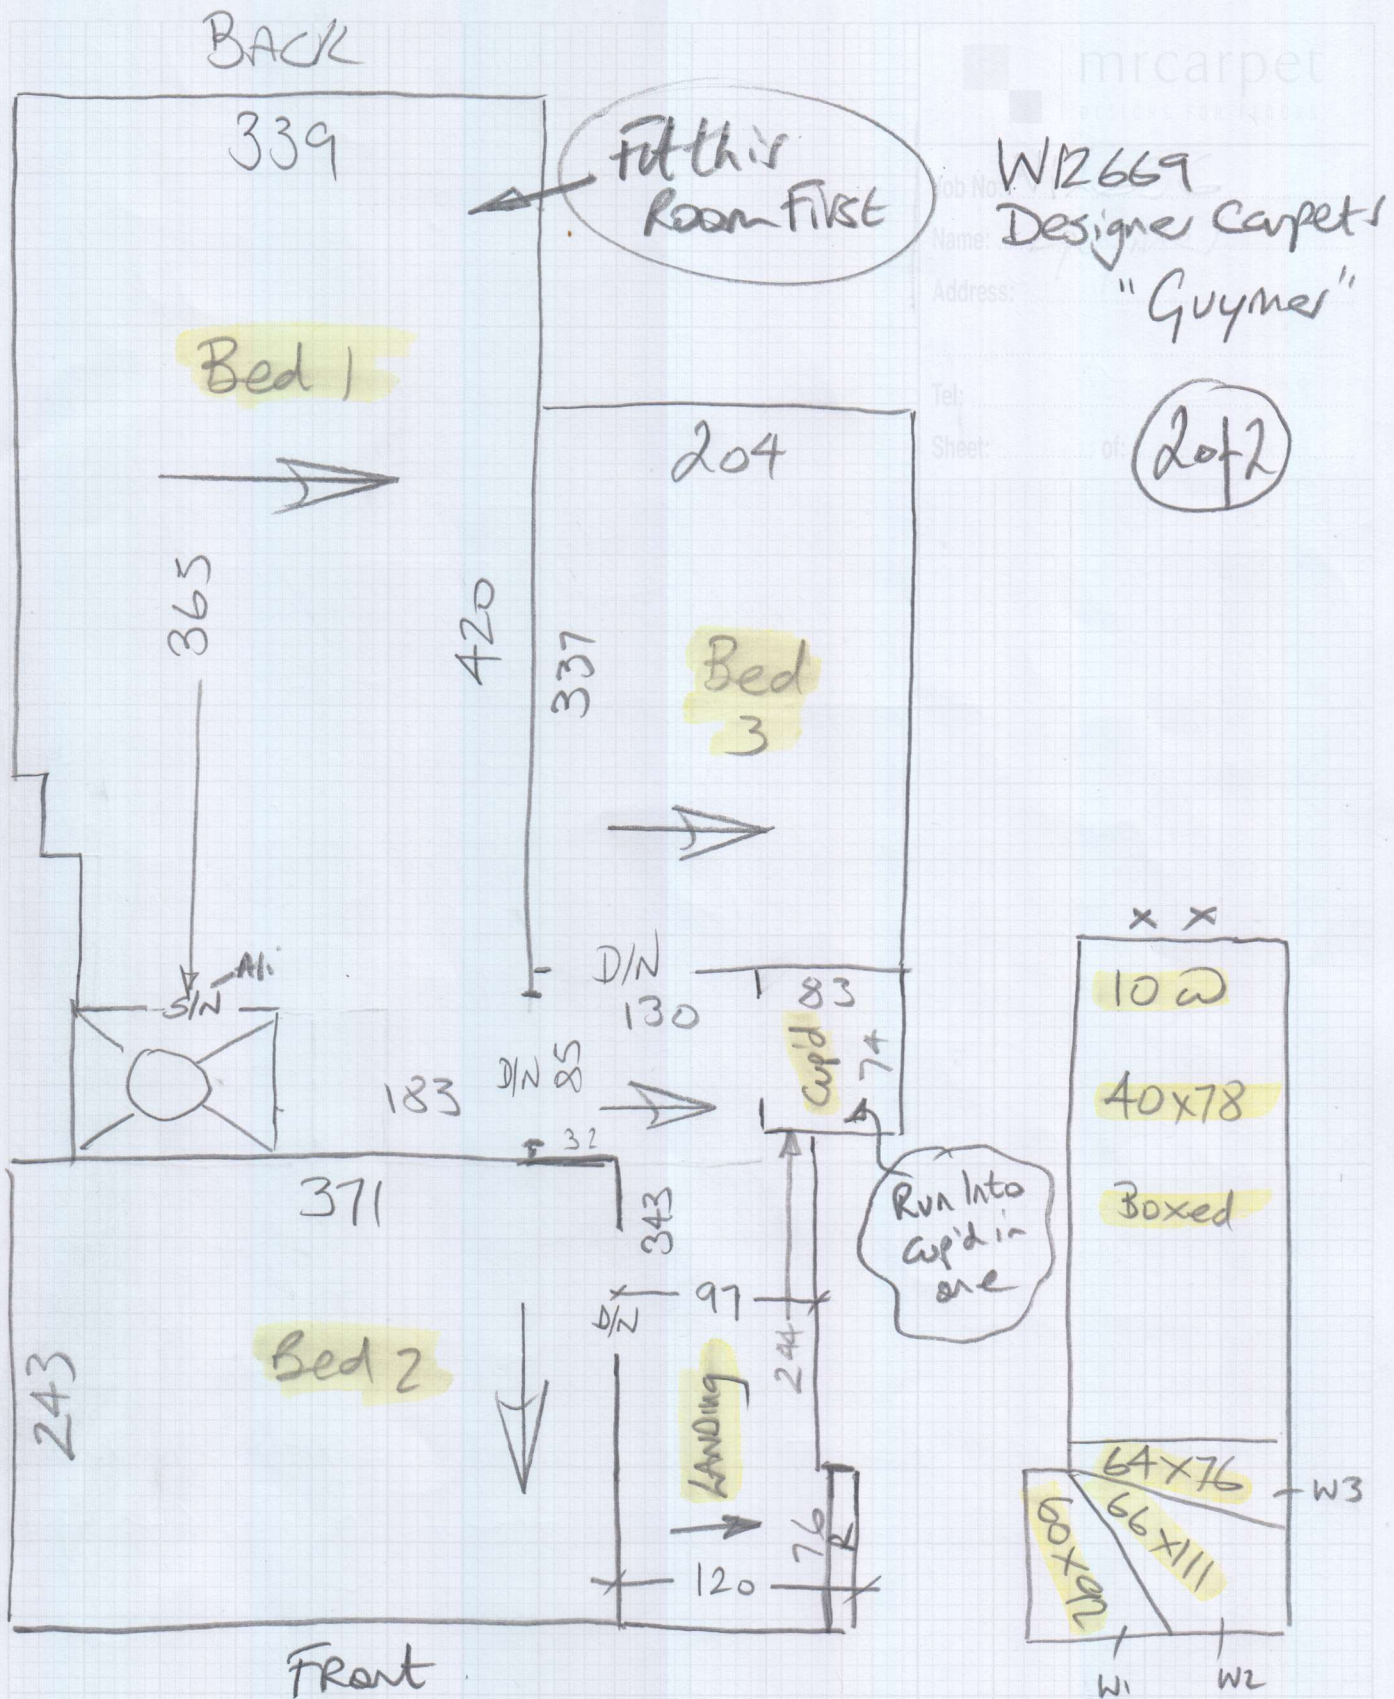

mrcarpets
 W12669
 Designer Carpets
 Greg & Jane Guymel
 7 Howard Close
 Walter on the Hill
 Tadworth
 KT20 7QF
 XANADU (1 of 2)
 Col. XAN-908

Cut Plan 995x500
 = 49.75m²

Fit Polished Ali Bars at 3 Bed Doors
 & Standard Ali S/Nay at Cup'd.