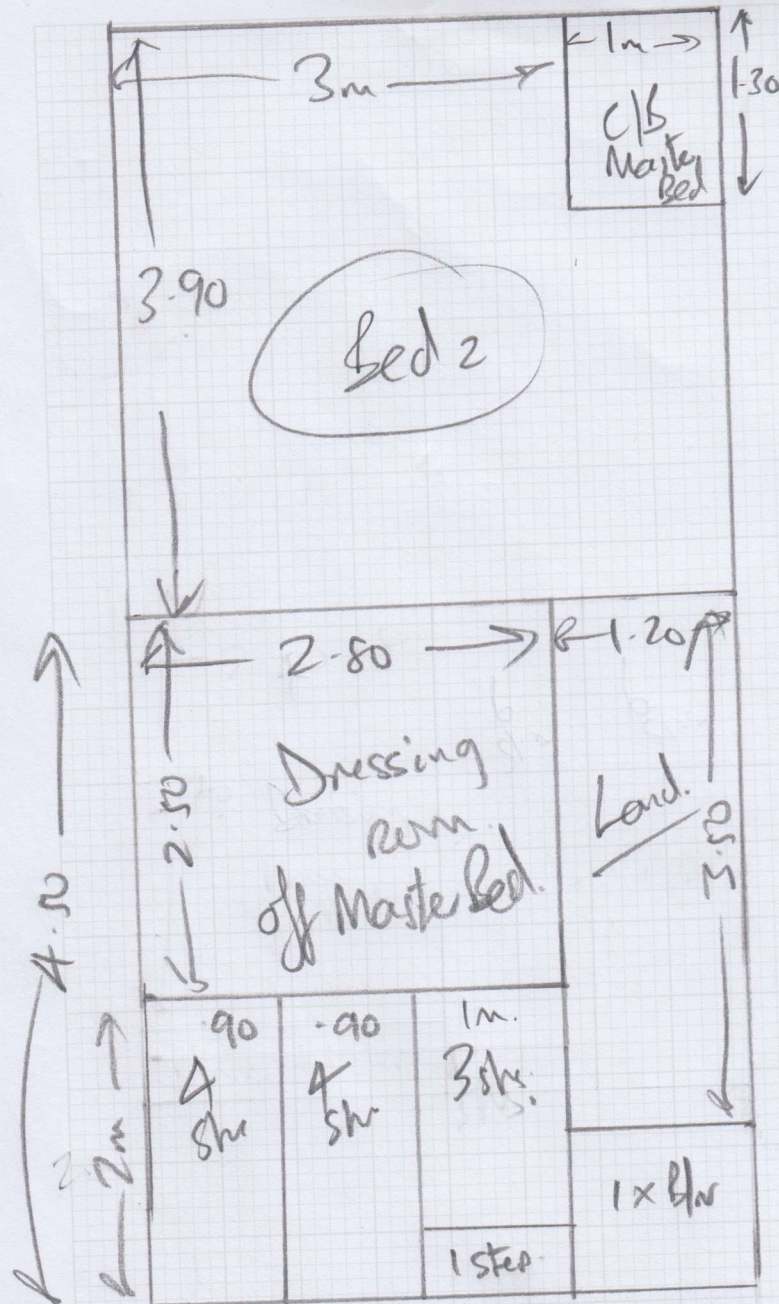

mrcarpets
 Job No: W12683
 Name: Stuart Vlay
 Address: The Flat
 Poplar Place
 Portsmouth Road.
 Tel:
 Sheet: Milford

GUS SDS.
 Above fabric Shop.

- Lounge 3.90 x 4m
- Bed 1 4.20 x 4m.
- DRoom 4.20 x 4m
- Plan 3.90 x 4m
- " 4.50 x 4m.
-
- 20.70 x 4m

Tralee 40 19511

Ring Customer 15 mins before
 going to site for access.

UK...
 1 x safety
 SW