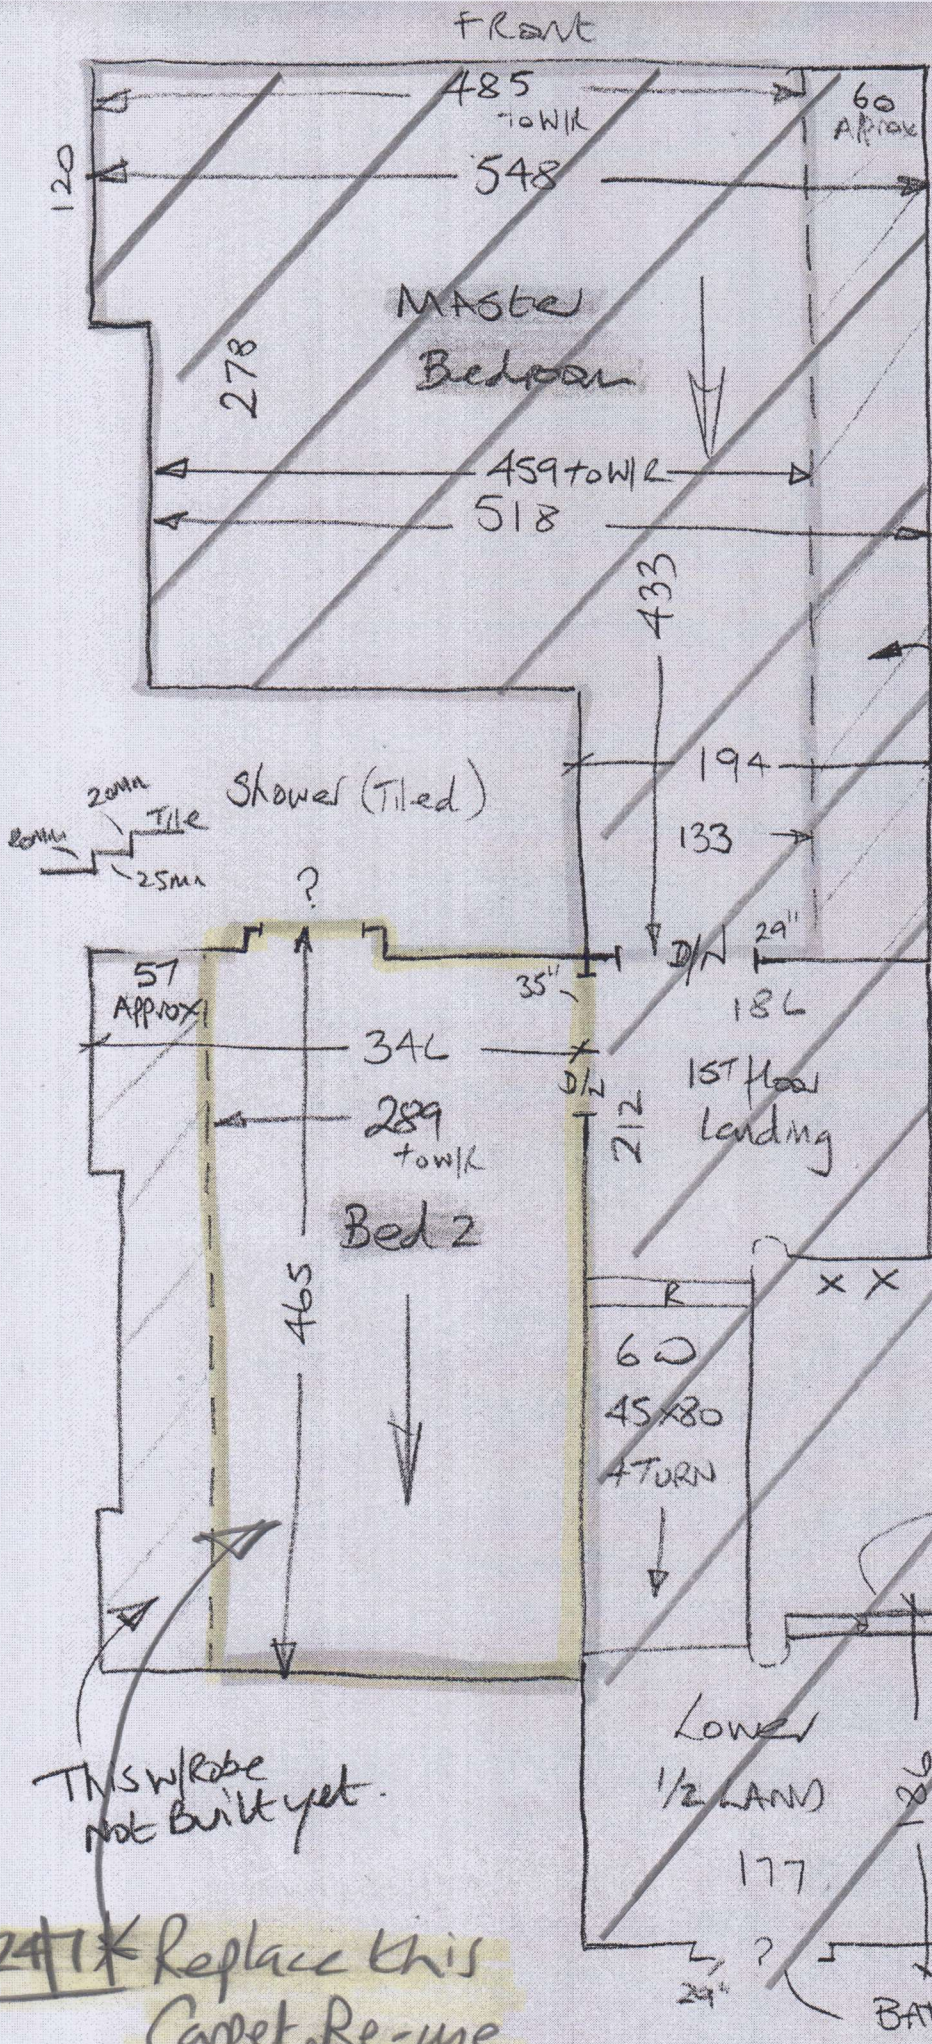

	310	90
		<u>Stale</u>
		ASK
	1st floor	Customer
	Real Bed	if she
	(2)	wants
		to
		keep
		this
		piece

475

475

mrcarpet
DESIGNER FLY ELDERS

Job No: W12698
 Name: Designer Carpets
 Address: Vera Reimann-Dubbers
 52 Scarsdale Villas
 Tel: _____
 Sheet: _____ of: W86PP

Beaulieu
Col. NTBA-06

Cutlan 475 x 400
 = 19m²

W12698
 Designer Carpet
 Reiman-Dubberl
~~P28354~~
~~Phoenix Design~~

50/6

1st floor

24/1 * Replace this Carpet. Re-use ex 1/4 y.

W12698

Designer CARPET
Reiman - Dubbels