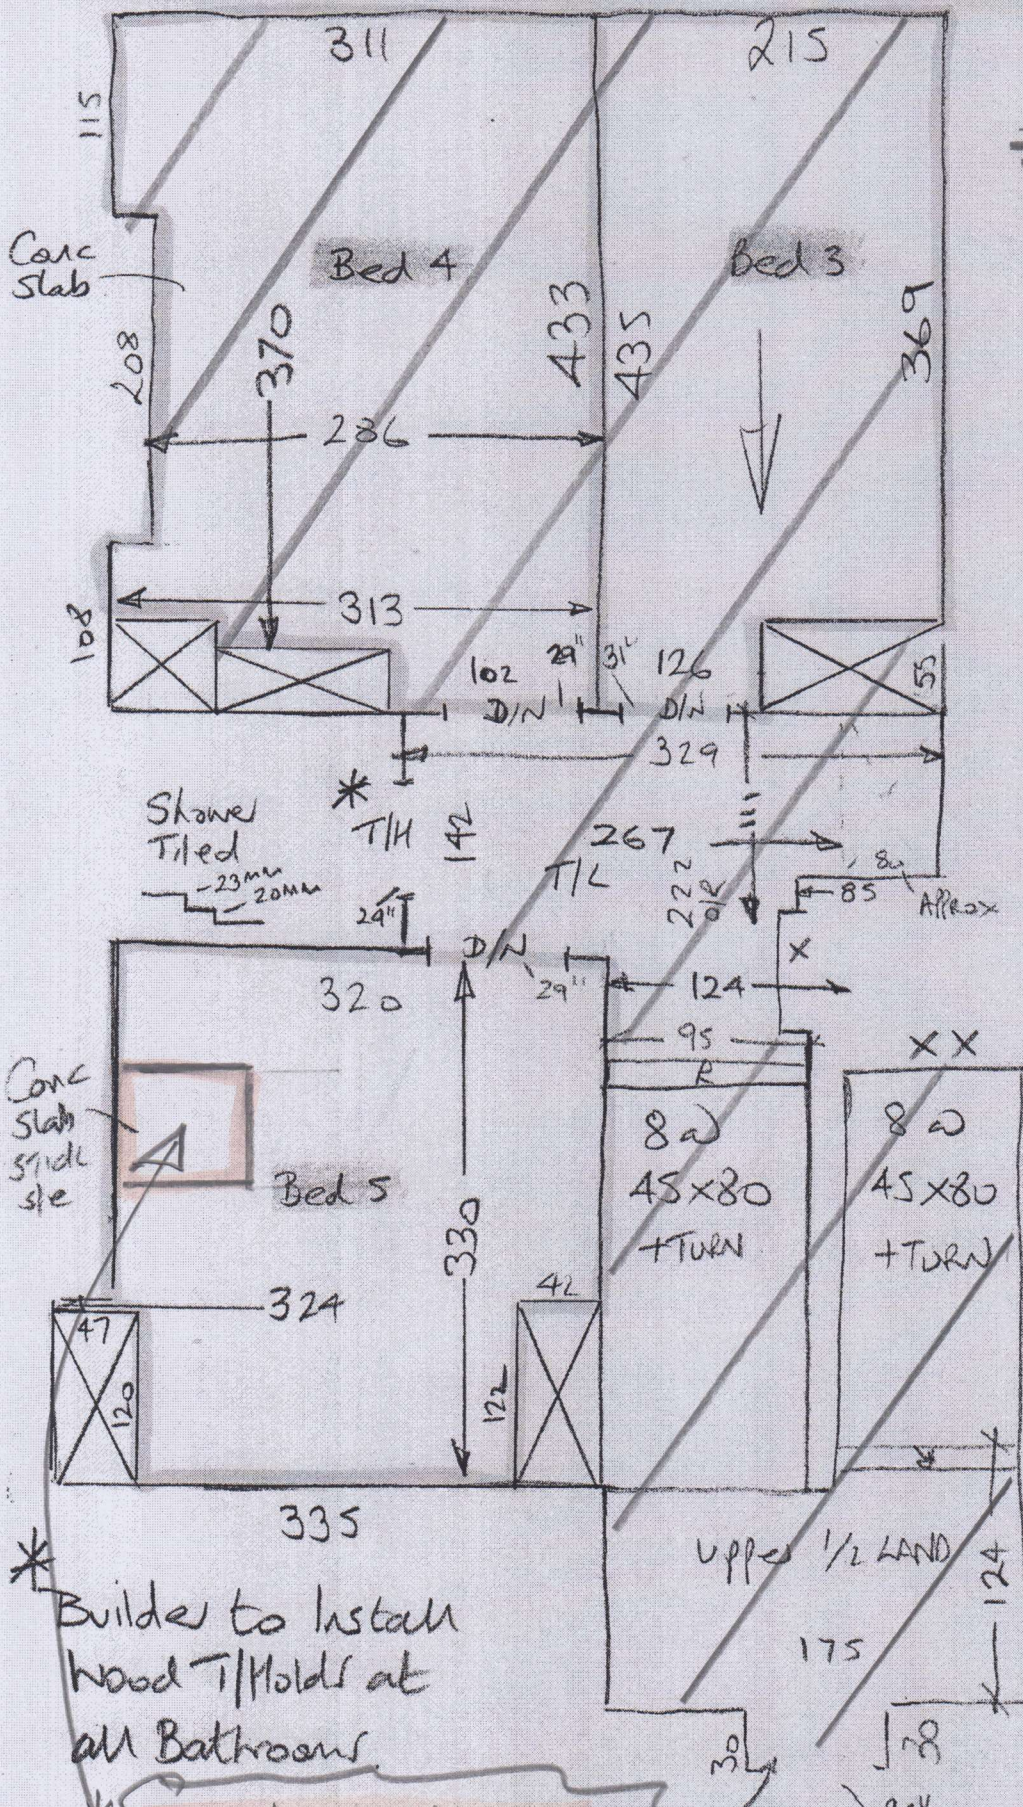

W12698

Designer CARPET
Reiman - Dubbels

~~28554~~

~~Phoenix Design~~

TOP floor

TKONT

* Builder to install wood T/Holds at all Bathrooms

* use best of uplited 1st floor Bed Carpet to Patch in where missing

BATH NO Tiles yet