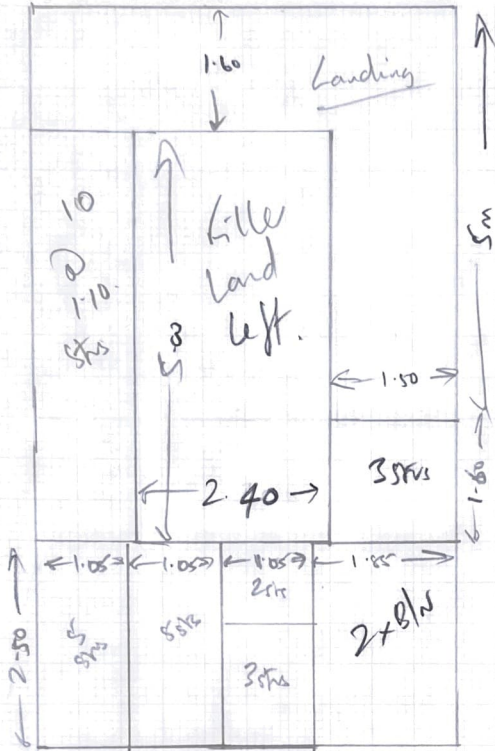

Job No: W12719.
 Name: LAECH Investments
 Address: Claremont House
 Sunnyside House
 Charles Rd.
 Shire: Sunningdale
 SL6 9SA

$$\begin{array}{r}
 6.60 \times 5m \\
 2.50 \times 5m \\
 \hline
 9.10 \times 5m \\
 \hline
 45.50m
 \end{array}$$