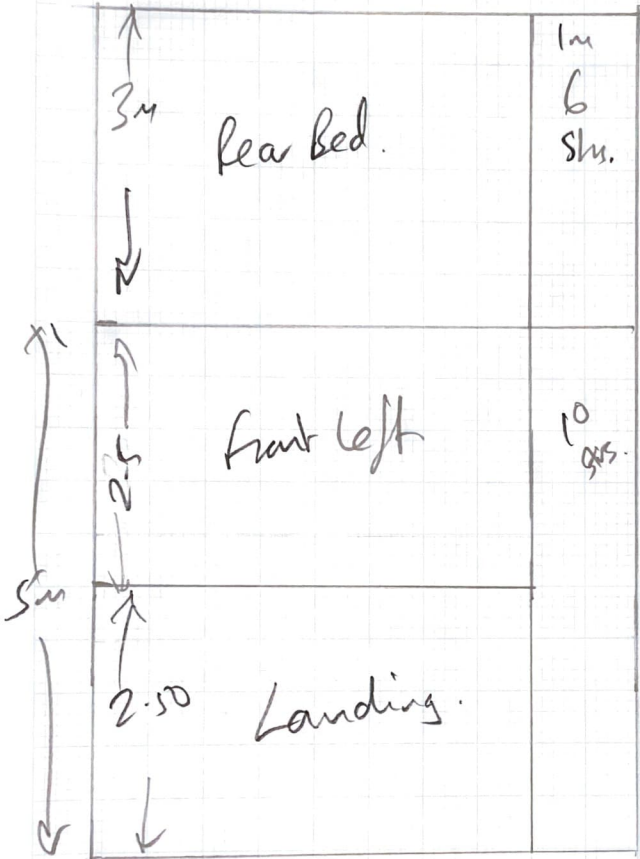

Job No: W12774  
Name: Silvera Brothers Ltd.  
Address: 28 Shearidan Rd.  
          G11B 7DX.  
Tel:  
Sheet: of

Front Right Bed 3m x 5m  
Plan. 3m x 5m  
Plan 5m x 5m