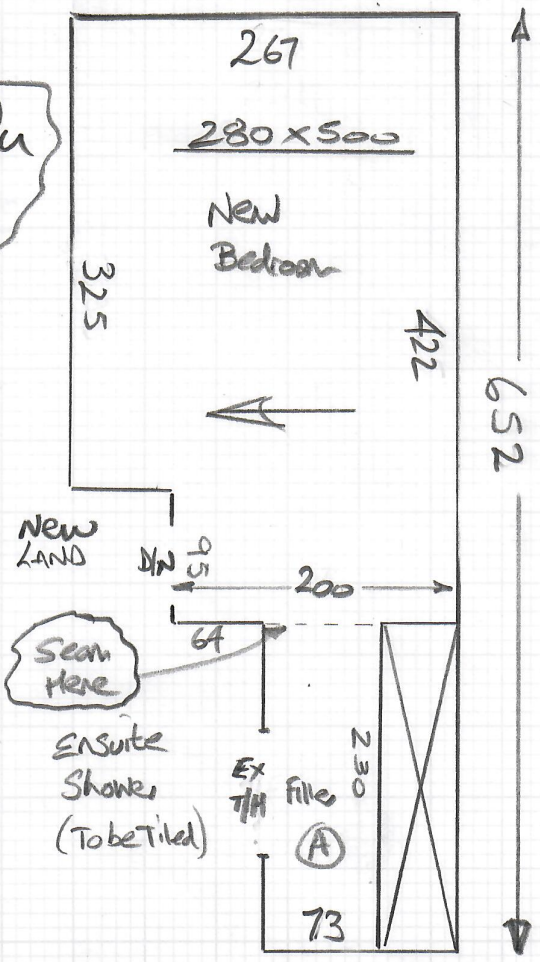

mrcarpets
 W12780
 Job No:
 Name: Lesley & Simon O'Shea
 Address: 15 Stoughton Ave
 SM38PH
 Tel:
 Sheet: of:

Cavendish (From Clarendon)
 Colw Dolomite

Cut plan 365 x 500
 = 18.25m²

U/Lay = 13m²

Fit New s/e, Padfelt & Lux pu foam u/lay to these areas

Spare carpet on site

mrcarpet
 Job No: W12780
 Name: Lesley & Simon O'Shea
 Address: 1 Stoughton Ave
 SM3 8PH
 Tel:
 Sheet: of:
 (2 of 2)

Fit New sle & Heavy Rubber up to these areas.

Refit ex CARPETS uplifted by Tom Marsh
Adapt Spare CARPET on site to fit New areas