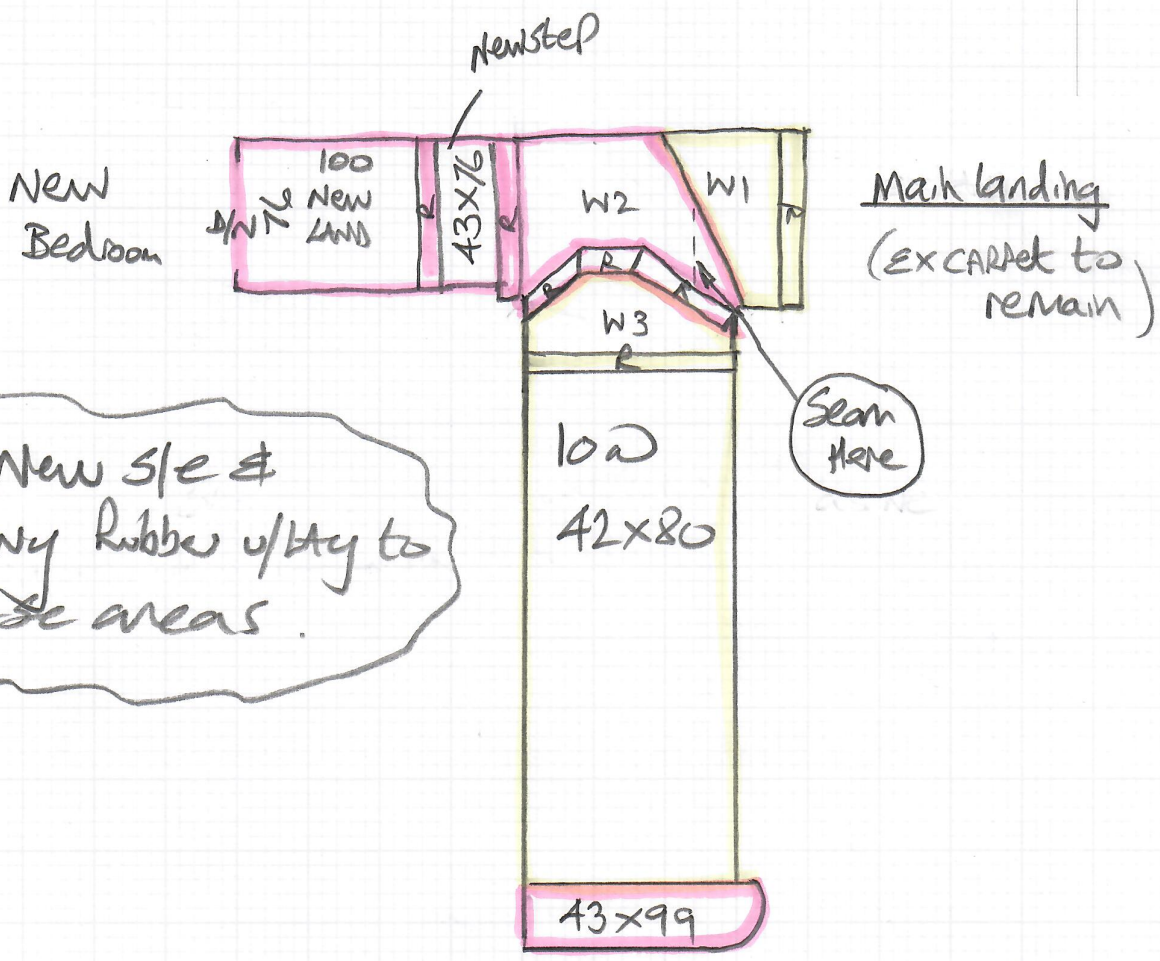

mrcarpets
 W12780
 Job No:
 Name: Lesley & Simon O'Shea
 Address: 15 Stoughton Ave
 SM38PH
 Tel:
 Sheet: of:

Cavendish (From Clarendon)
 Colw Dolomite

Cut plan 365 x 500
 = 18.25m²

U/Lay = 13m²

Fit New s/e, Padfelt & Lux pu foam u/lay to these areas

Spare carpet on site

mrcarpet
 Job No: W12780
 Name: Lesley & Simon O'Shea
 Address: 1 Stoughton Ave
 SM3 8PH
 Tel:
 Sheet: of:
 (2 of 2)

Fit New sle & Heavy Rubber up to these areas.

Refit ex CARPETS uplifted by Tom Marsh
Adapt Spare CARPET on site to fit New areas