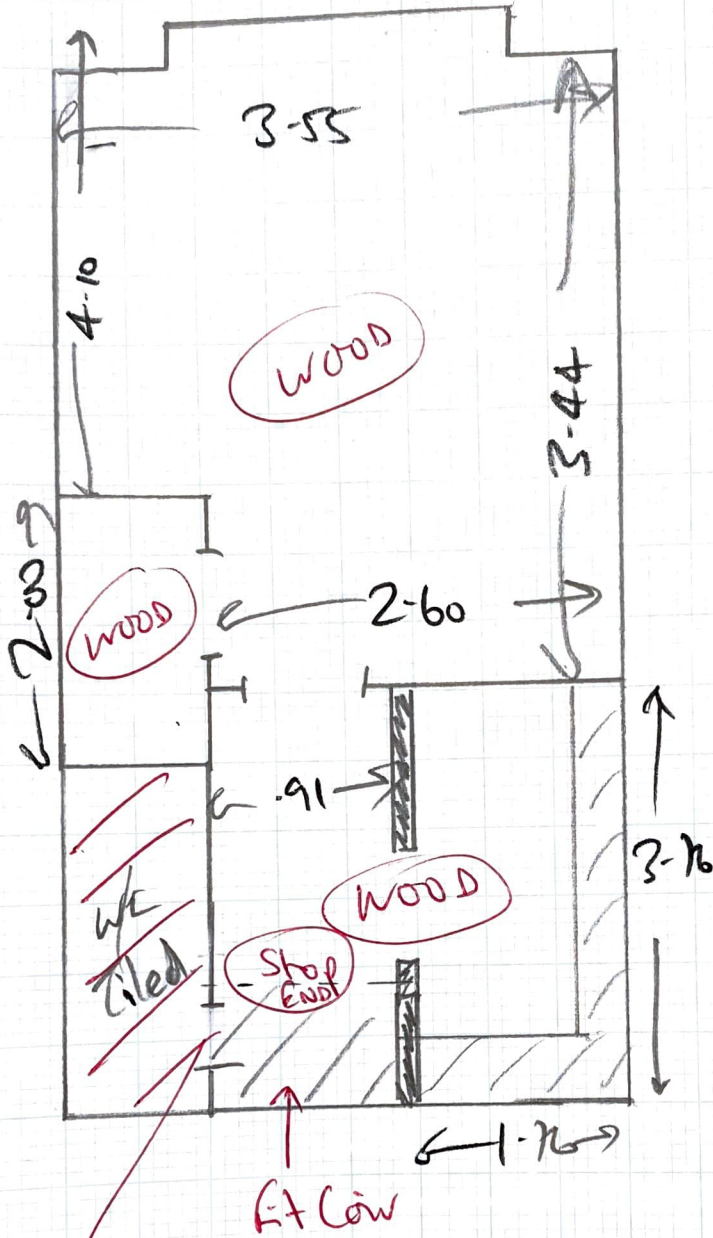

Job No: W12791
 Name: Siman Umy
 Address: 9 Beechwood Court,
 Newfield Road,
 Liss Forest.
 GU33 7TZ.

Fit wood. to
 lounge / Hall / Kitchen
 + under Stairs Cupboard

- 11 Packs wood.
- 13 lengths Scotia
- 1 x Stop End
- Car 1-10x1m
- ulcay 23m².

Cut low
 Net @ tiles