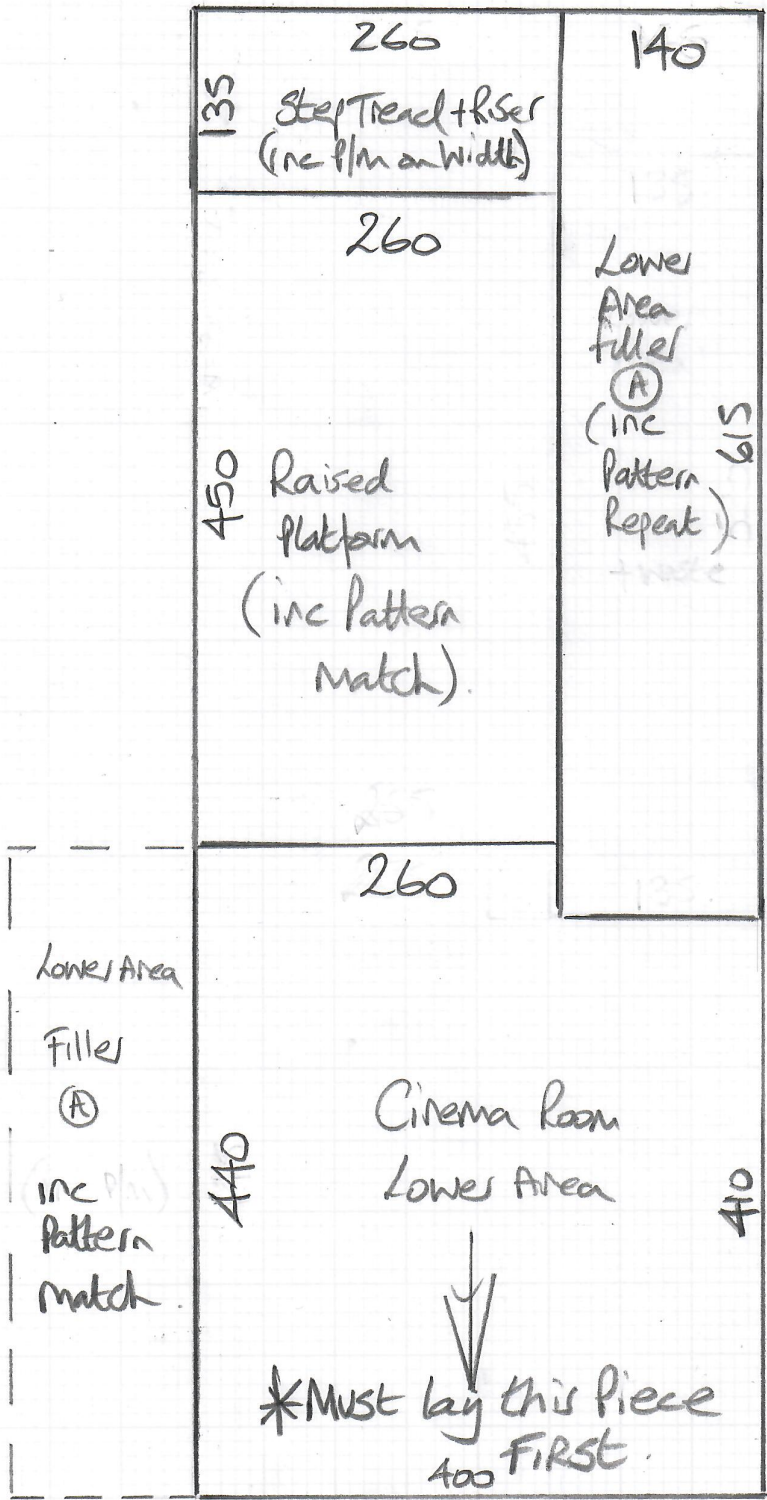

STARK Antilocarpa

Col. Blue (Customer to Supply CARPET)

WI2792  
Accurro Residential

Cinema Room

lot 2

$$= 1025 \times 400$$
$$= \underline{\underline{410000}}$$

$$v/lay = 30M^2$$

Pattern Repeats  
length = 65cm  
width = 100cm

Fit STARK Pl. Wilton  
 Stuck over Durafit  
 use FI latex around edges  
 to prevent fraying.

W12792  
 Accuro Residential

20/2

Cinema Room

STARK - Antilocarpa - Blue