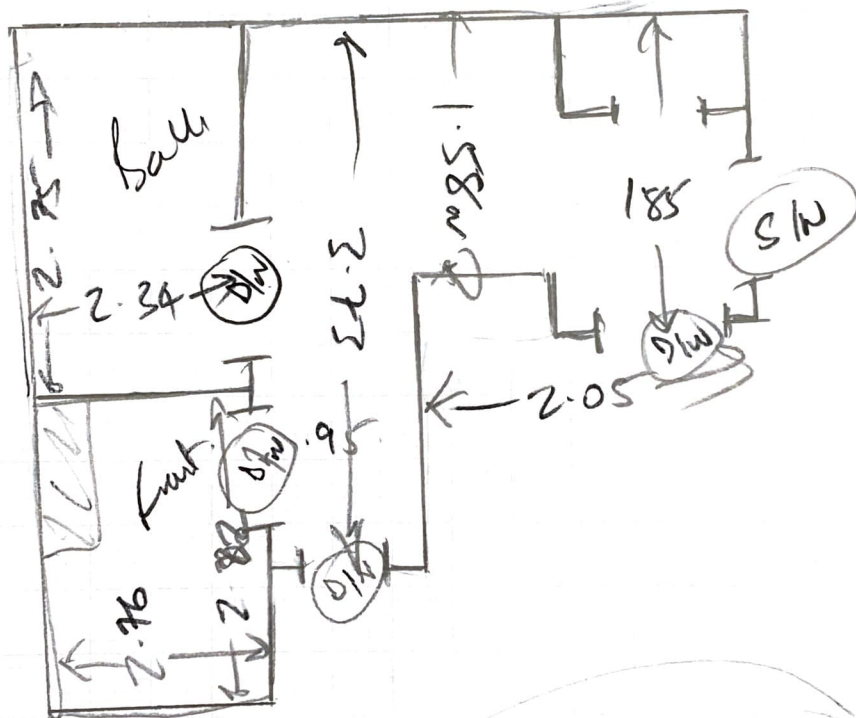

W12798
 Name: Omega Property.
 Address: 79 The Oval
 wood sheet
 Gilded
 CU3 3DW

1 of 2
 $7.90 \times 4m = 31.60$

Fit Customers Vinyl
 to bathroom.
 Customer to Poly floor.
 4 DW
 1 SN.

1300-82

W12798.
David Goff.
Omega Property.
79 The Oval
CU 3 x 30W

2 of 2

Loss TRA 4097

Bath 2.68 x 1.95

Customer to prep &
Supply Vinyl.