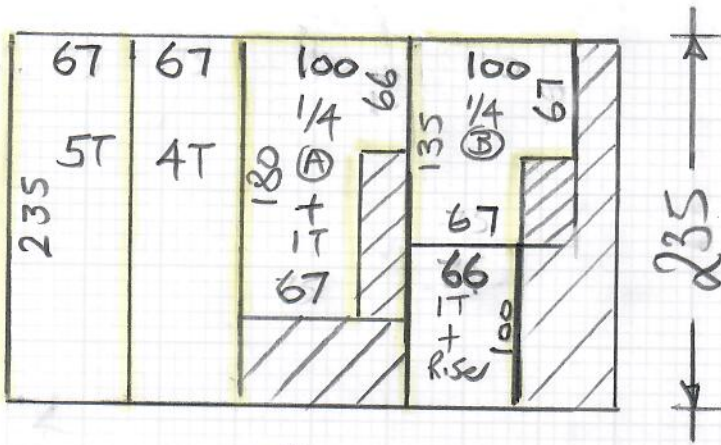

Comments re Fitting:

See cutting plans: & layout plans. Fit Dream Velvet to 3 beds/Land & leave small bed cpt with custJon Anderson flooring
to collect 29/10

Product & Colour	Fitter's claim	Length/Quantity	Width
Lano Bespoke Carpet - Dream 0880 Egyp Cott		2.95	4.00
Lano Bespoke Carpet - Dream 0880 Egyp Cott		3.45	4.00
Lano Bespoke Carpet - Dream 0880 Egyp Cott		10.10	4.00
Homemaker LUXURY PU Foam U/lay - N/A		46.00	
Padfelt Underlay M2 - N/A		46.00	
Homemaker LUXURY PU Foam U/lay - N/A		10.00	
Padfelt Underlay M2 - N/A		10.00	
Smoothedge Wood Pin 5' Length - N/A		36.00	
Smoothedge Wood Pin 5' Length - N/A		9.00	
Easytrim Ramps 9mm - N/A		4.00	
Easytrim Ramps 12mm - N/A		1.00	
Spray Adhesive - 1 Can - N/A		1.00	
Homemaker Low Tog Underlay - N/A		10.00	
Smoothedge Wood Pin 5' Length - N/A		18.00	

Beds + Main land

Job No: W12834
 Name: Houghton
 Address: Satcombe Lodge
 50 Reigate Road
 Tel: Epsom, KT17 1PX
 Sheet: of 10/4

Smartstrand Dream
Col. 880 Egyptian Cotton

Front Bed 295 x 400
 BACK Bed 345 x 400
 Cut Plan 10.10 x 400
 = 16.50 x 400
 = 66m²

Lux PU u/Lay = 56m²

* This room to be fitted at a later date

* Wrap this bedroom in plastic & leave on site for future fitting when Cabin bed has been removed

mrcarpet
 Job No: W12834
 Name: Houghton
 Address:
 Tel:
 Sheet: (2 of 4)

Chagall
Col. 185

Cut Plan 235×400
 = 9.40m²

Cut by Nigel on 20/10
 & Dropped to Kasias
 for taping

Taping 20 Lin mtrs
 with 4 mibres.

Low Tog u/Lay = 8m²