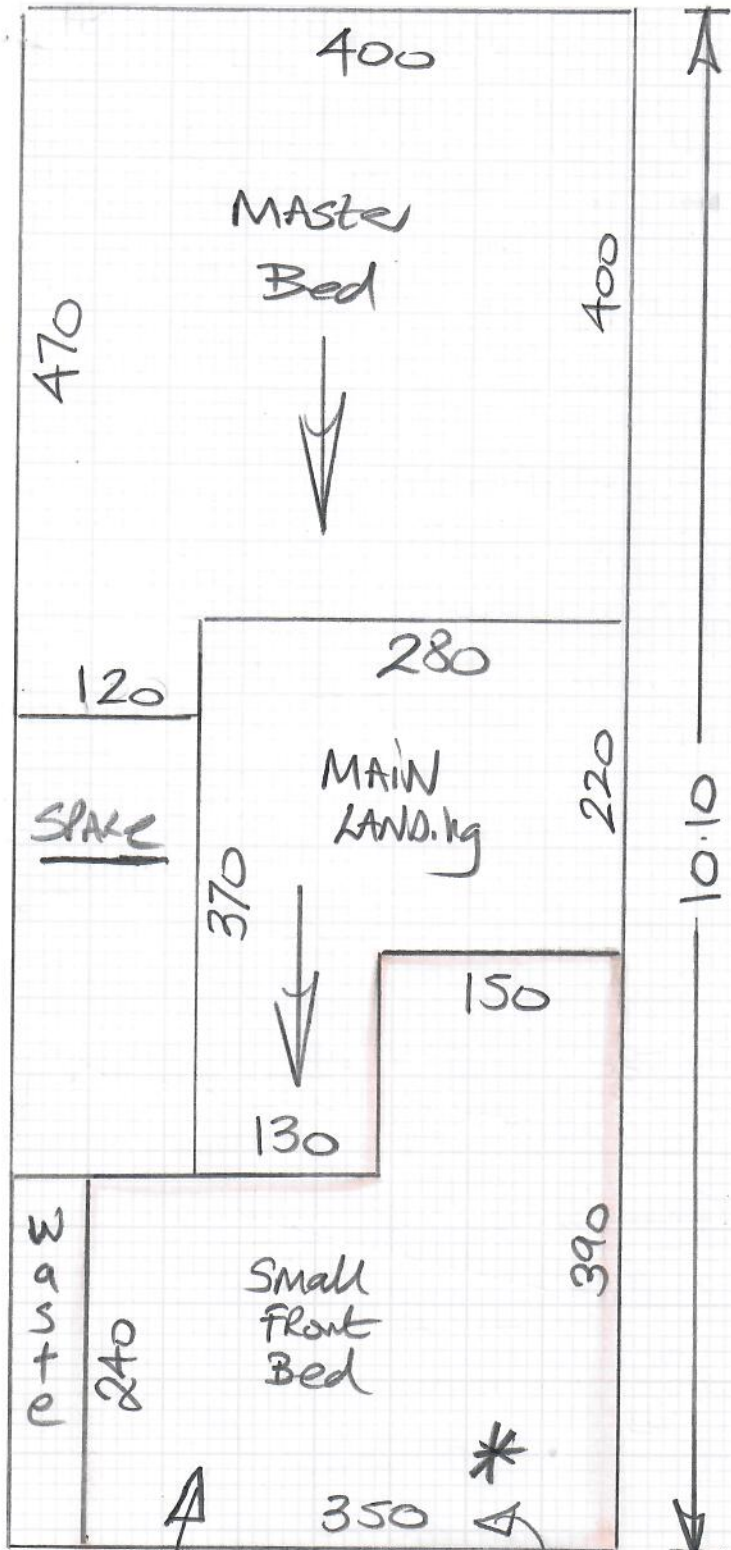

Comments re Fitting:

See cutting plans: & layout plans. Fit Dream Velvet to 3 beds/Land & leave small bed cpt with custJon Anderson flooring
to collect 29/10

Product & Colour	Fitter's claim	Length/Quantity	Width
Lano Bespoke Carpet - Dream 0880 Egyp Cott		2.95	4.00
Lano Bespoke Carpet - Dream 0880 Egyp Cott		3.45	4.00
Lano Bespoke Carpet - Dream 0880 Egyp Cott		10.10	4.00
Homemaker LUXURY PU Foam U/lay - N/A		46.00	
Padfelt Underlay M2 - N/A		46.00	
Homemaker LUXURY PU Foam U/lay - N/A		10.00	
Padfelt Underlay M2 - N/A		10.00	
Smoothedge Wood Pin 5' Length - N/A		36.00	
Smoothedge Wood Pin 5' Length - N/A		9.00	
Easytrim Ramps 9mm - N/A		4.00	
Easytrim Ramps 12mm - N/A		1.00	
Spray Adhesive - 1 Can - N/A		1.00	
Homemaker Low Tog Underlay - N/A		10.00	
Smoothedge Wood Pin 5' Length - N/A		18.00	

Beds + Main land

Job No: W12834
 Name: Houghton
 Address: Satcombe Lodge
 50 Reigate Road
 Tel: Epsom, KT17 1PX
 Sheet: of 10/4

Smartstrand Dream
Col. 880 Egyptian Cotton

Front Bed 295 x 400
 BACK Bed 345 x 400
 Cut Plan 10.10 x 400
 = 16.50 x 400
 = 66m²

Lux PU u/Lay = 56m²

* This room to be fitted at a later date

* Wrap this bedroom in plastic & leave on site for future fitting when Cabin bed has been removed

mrcarpet
 Job No: W12834
 Name: Houghton
 Address:
 Tel:
 Sheet: (2 of 4)

Chagall
Col. 185

Cut Plan 235×400
 = 9.40m²

Cut by Nigel on 20/10
 & Dropped to Kasias
 for taping

Taping 20 Lin mtrs
 with 4 mibres.

Low Tog u/Lay = 8m²