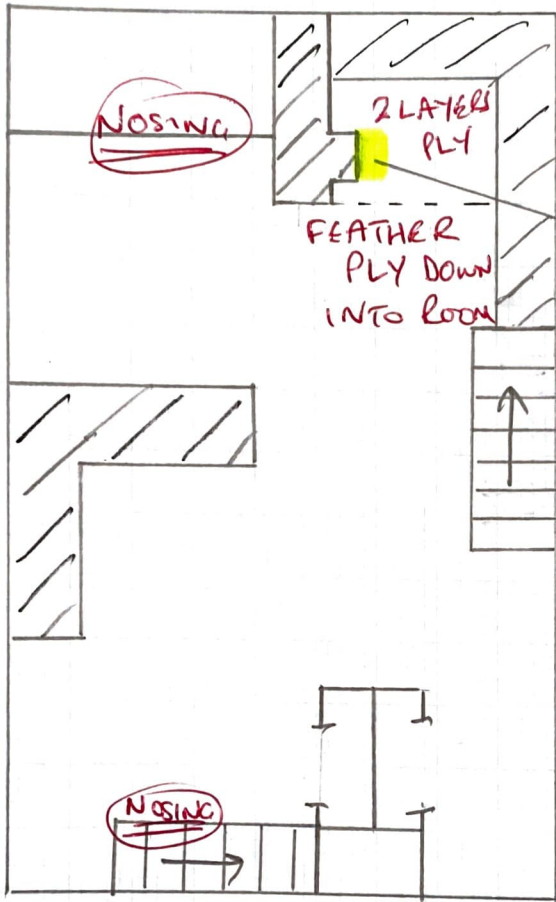

W12 8 71
LIAM MAY
33 + 334 Felsham Rd.
Putney
SW15 1AY.

Raised Pipes.

- ① Ply Entire Area. Cutting around pipes. Fit 2nd Layer of Ply over pipes up to Edge of wall. Feather ply off into Room.
- ② Fit up to raised Plyths under all Machines + to Threshold + Under Stairs etc.
- ③ Fit tiles into meter Cupboard by front door.

IMPORTANT
Collect keys day 1
Bruce May
16 Dove Park Drive
London
SW15 SBC.
Post through letter box
when complete.