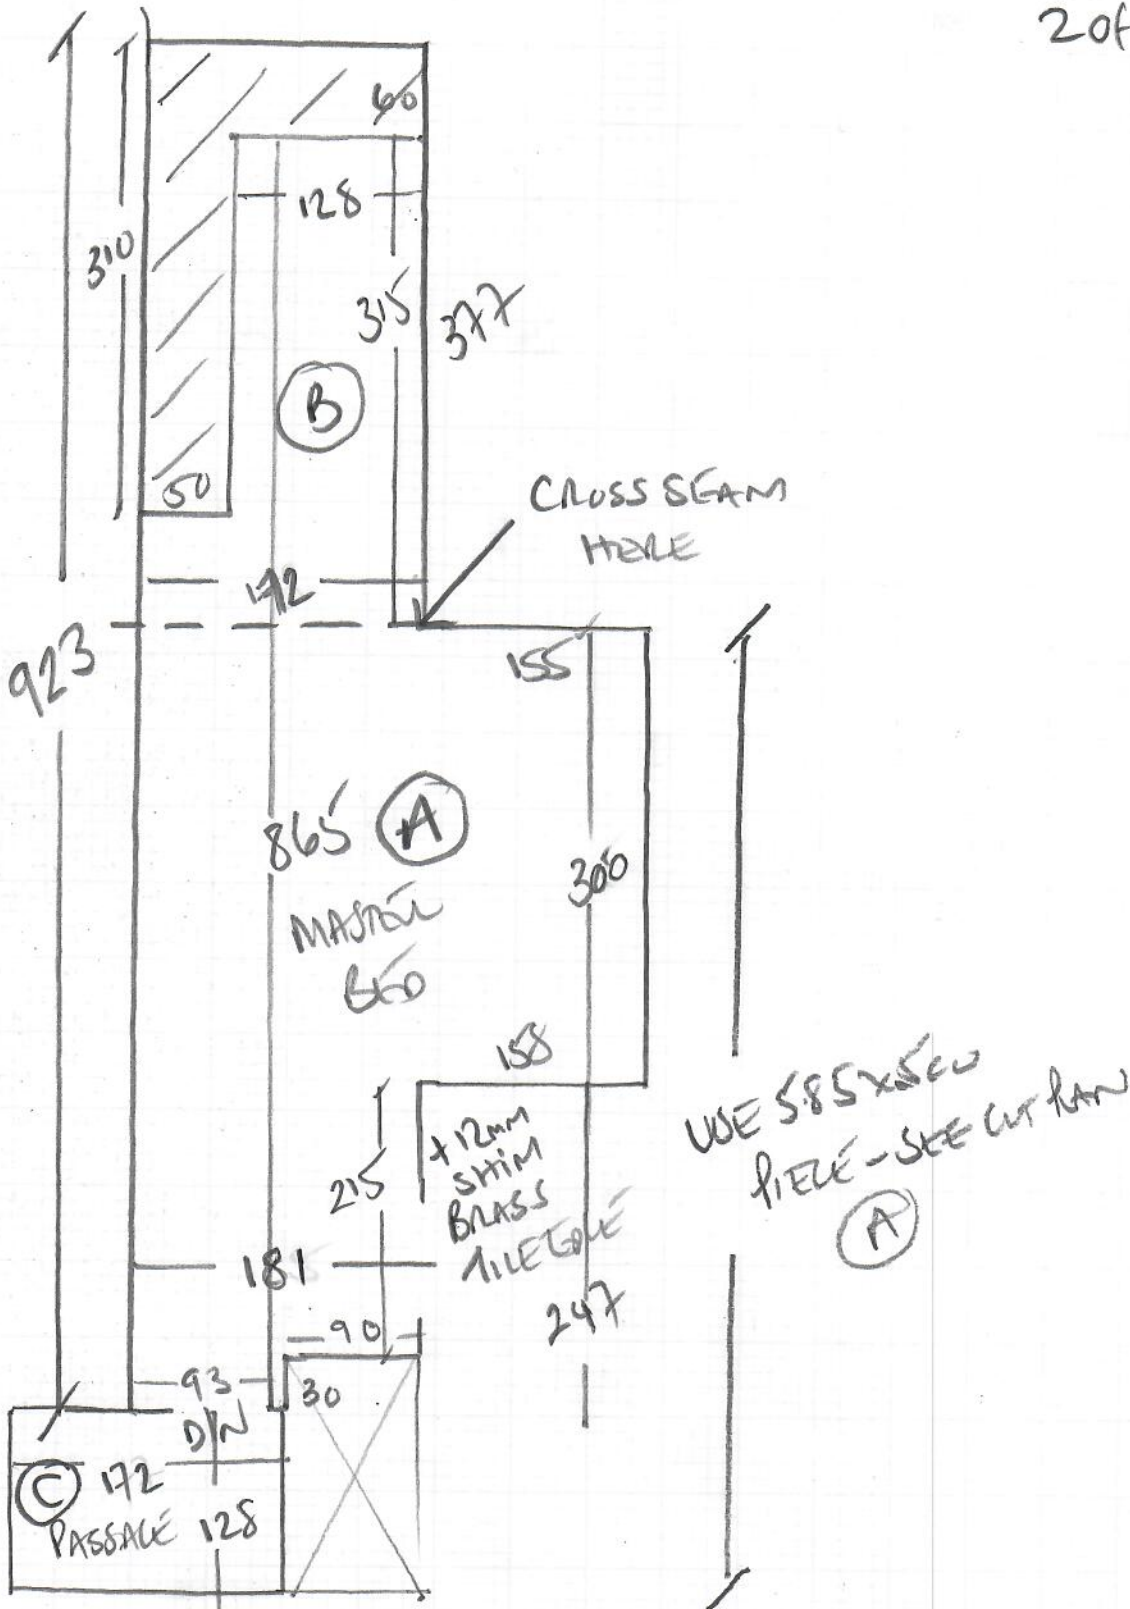

Job No: W12872
 Name: SHARLAND HOMES
 Address: Flat 2
 37 SUTERS AVE
 Tel: SW11 5SL
 Sheet: 1 of 3

ONLY REMAINING STOCK.
 ARABICA
 Rummel 102

Plan 1 585 x 500
 Plan 2 500 x 500
 1085 x 500

54.25m²

W12872
 SHARLAND - HUNES
 FLAT 2
 37 SWISS AVENUE
 SWISSR
 2 of 3

W12872
SHARLAND-HOWES
FLAT 2
37 SW 7th Avenue
SW 115SR
3 of 3

STEP
KEEP IN BRUNNIG
CARPET