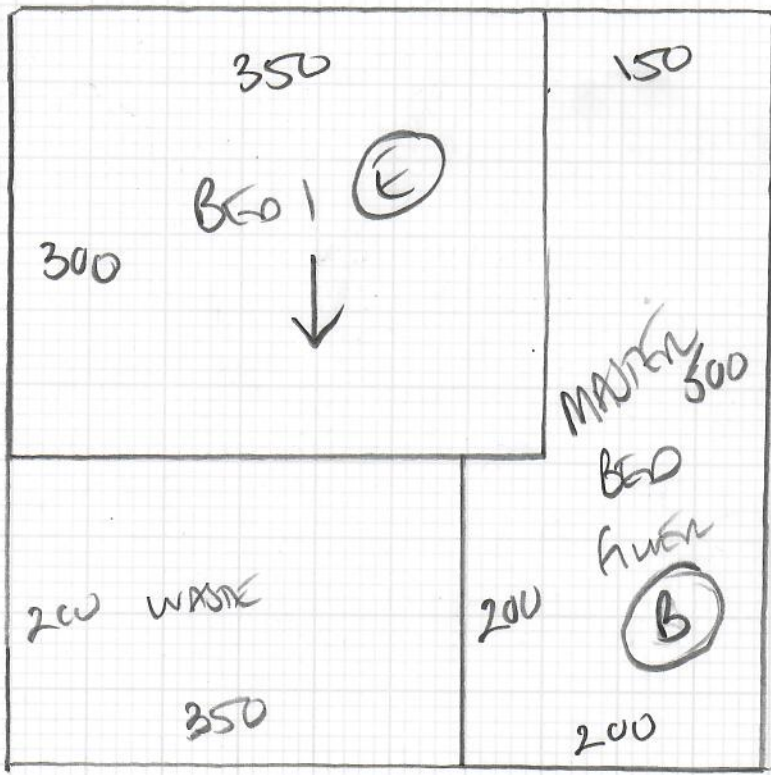

Job No: W12872
 Name: SHARLAND HOMES
 Address: Flat 2
 37 SUTERS AVE
 Tel: SW11 5SL
 Sheet: 1 of 3

ONLY REMAINING STOCK.
 ARABICA
 Rummel 102

Plan 1 585 x 500
 Plan 2 500 x 500
 1085 x 500

54.25m²

W12872
 SHARLAND - HUNES
 FLAT 2
 37 SWISS AVENUE
 SWISSR
 2 of 3

W12872
SHARLAND-HOWES
FLAT 2
37 SW 7th Avenue
SW 115SR
3 of 3

STEP
KEEP IN BRUNNIG
CARPET