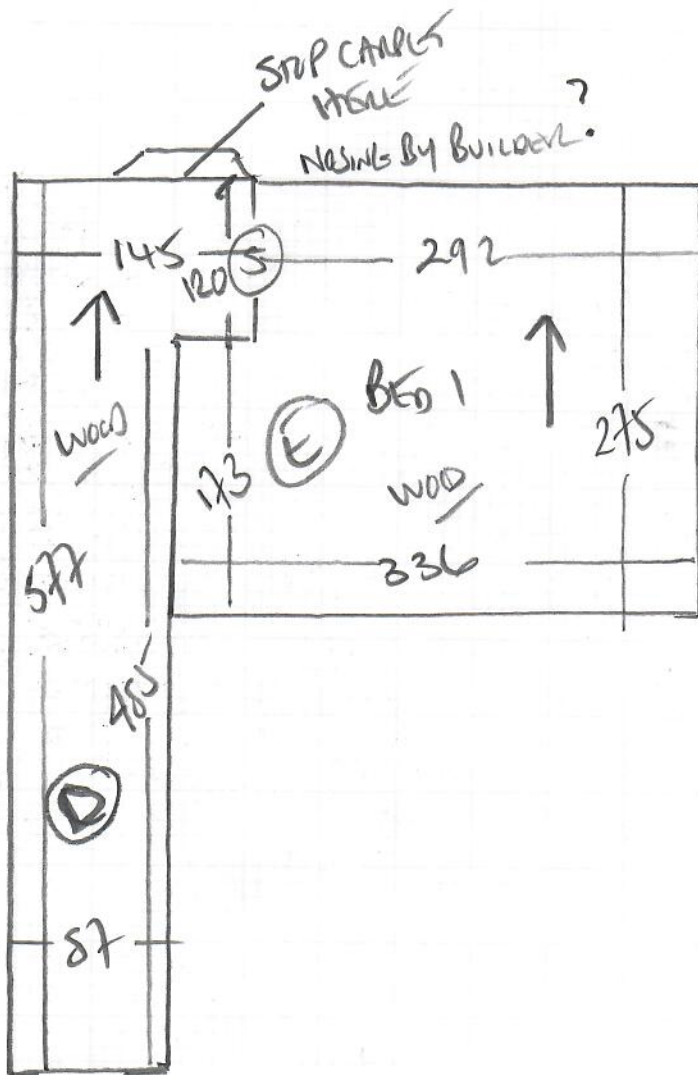

Job No: W12872
 Name: SHARLAND HOMES
 Address: Flat 2
 37 SUTERS AVE
 Tel: SW11 5SL
 Sheet: 1 of 3

ONLY REMAINING STOCK.
 ARABICA
 Rummel 102

Plan 1 585 x 500
 Plan 2 500 x 500
 1085 x 500

54.25m²

W12872
 SHARLAND - HUNES
 FLAT 2
 37 SWISS AVENUE
 SWISSR
 2 of 3

W12872
SHARLAND-HOWES
FLAT 2
37 SW 7th Avenue
SW 115SR
3 of 3

STEP
KEEP IN BRUNNIG
CARPET