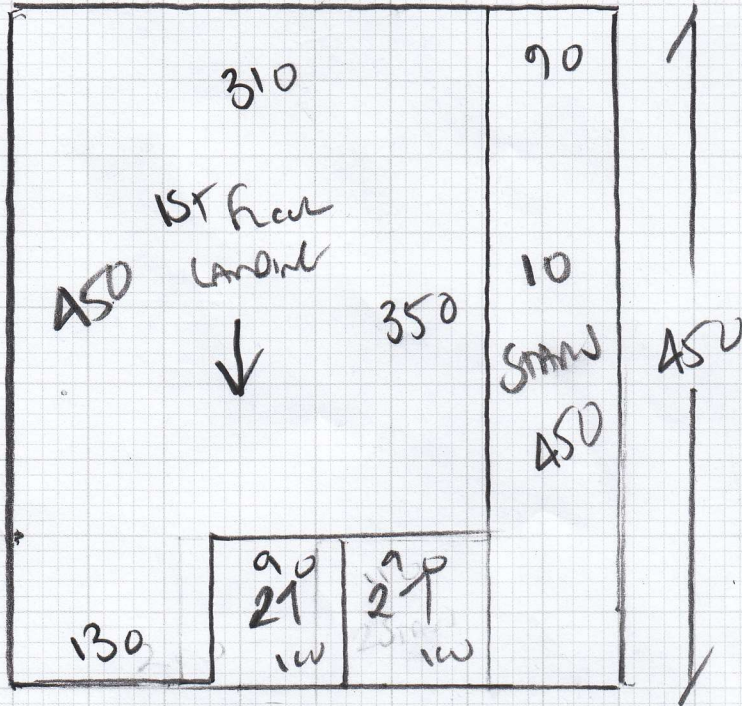

Job No: W12878
 Name: Munsell
 Address: 46A WATERLOO GOLF TOWN
 K120 5T0
 Tel: _____
 Sheet: _____ of: _____

OBSESSION
 Couch 73A ASHES

Plan 450 x 400
 Grand floor 445 x 400
895 x 400 = 358000²

Job No: W12878
 Name: Munsam
 Address: 46 WATERLOO GOND
 TADURUM
 Tel: K1205PD
 Sheet: of:

To Hall

Wood floor
 white tint on return
 Existing skirting
 New Air Bars
 & Upgrade to SATM Air

FIT CARPET INSIDE CUR BEAND!!
 = = = =