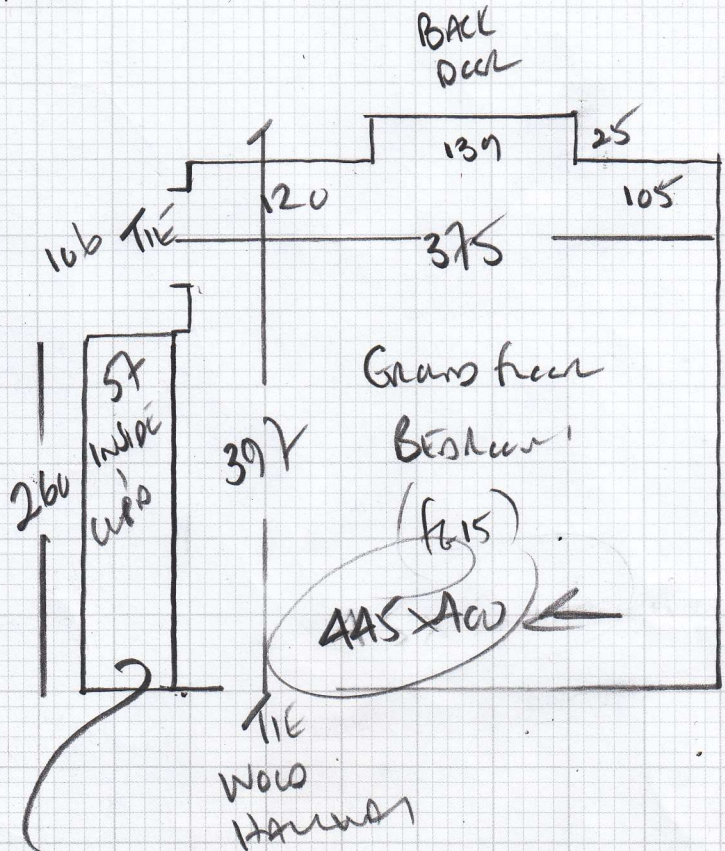

Job No: W12878
 Name: Munsell
 Address: 46A WATERLOO GOLF TOWN
 K120 5T0
 Tel: _____
 Sheet: _____ of: _____

OBSESSION
 Couch 73A ASHES

Plan 450 x 400
 Grand floor 445 x 400
895 x 400 = 358000²

Job No: W12878
 Name: Munsam
 Address: 46 WATERLOO GOND
 TADURUM
 Tel: K1205PD
 Sheet: of:

To Hall

Wood floor
 white tint on return
 Existing skirting
 New Air Bars
 & Upgrade to SATM Air

FIT CARPET INSIDE CUR BEAND!!
 = = = =