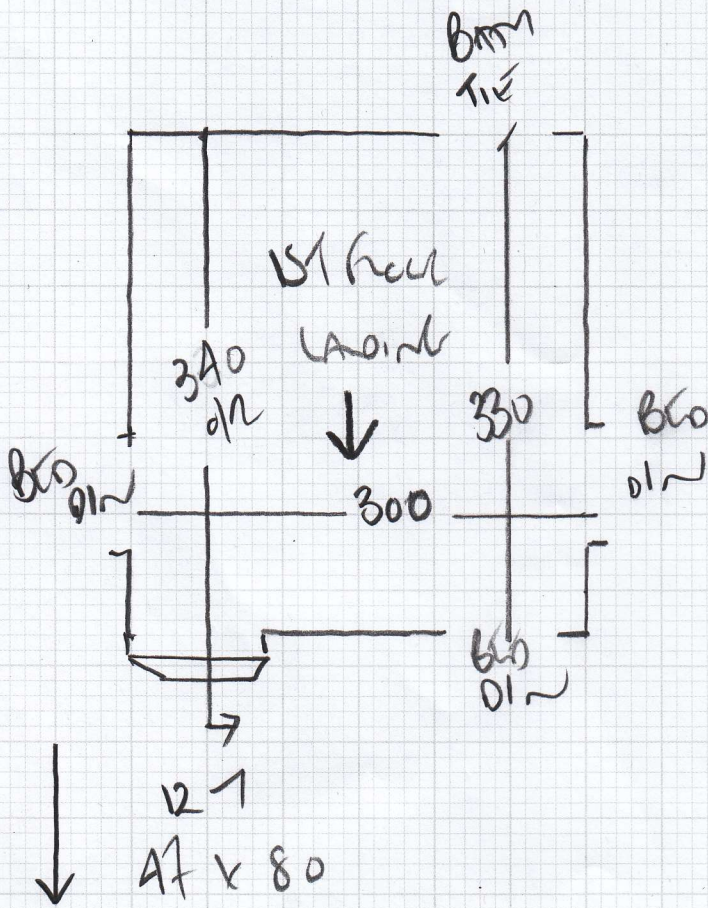

Job No: W12878
 Name: Munsell
 Address: 46A WATERLOO GOLF TOWN
 K120 5T0
 Tel: _____
 Sheet: _____ of: _____

OBSESSION
 Couch 73A ASHES

Plan 450 x 400
 Grand floor 445 x 400
895 x 400 = 358000²

Job No: W12878
 Name: Munsam
 Address: 46 WATERLOO GOND
 TADURUM
 Tel: K1205PD
 Sheet: of: