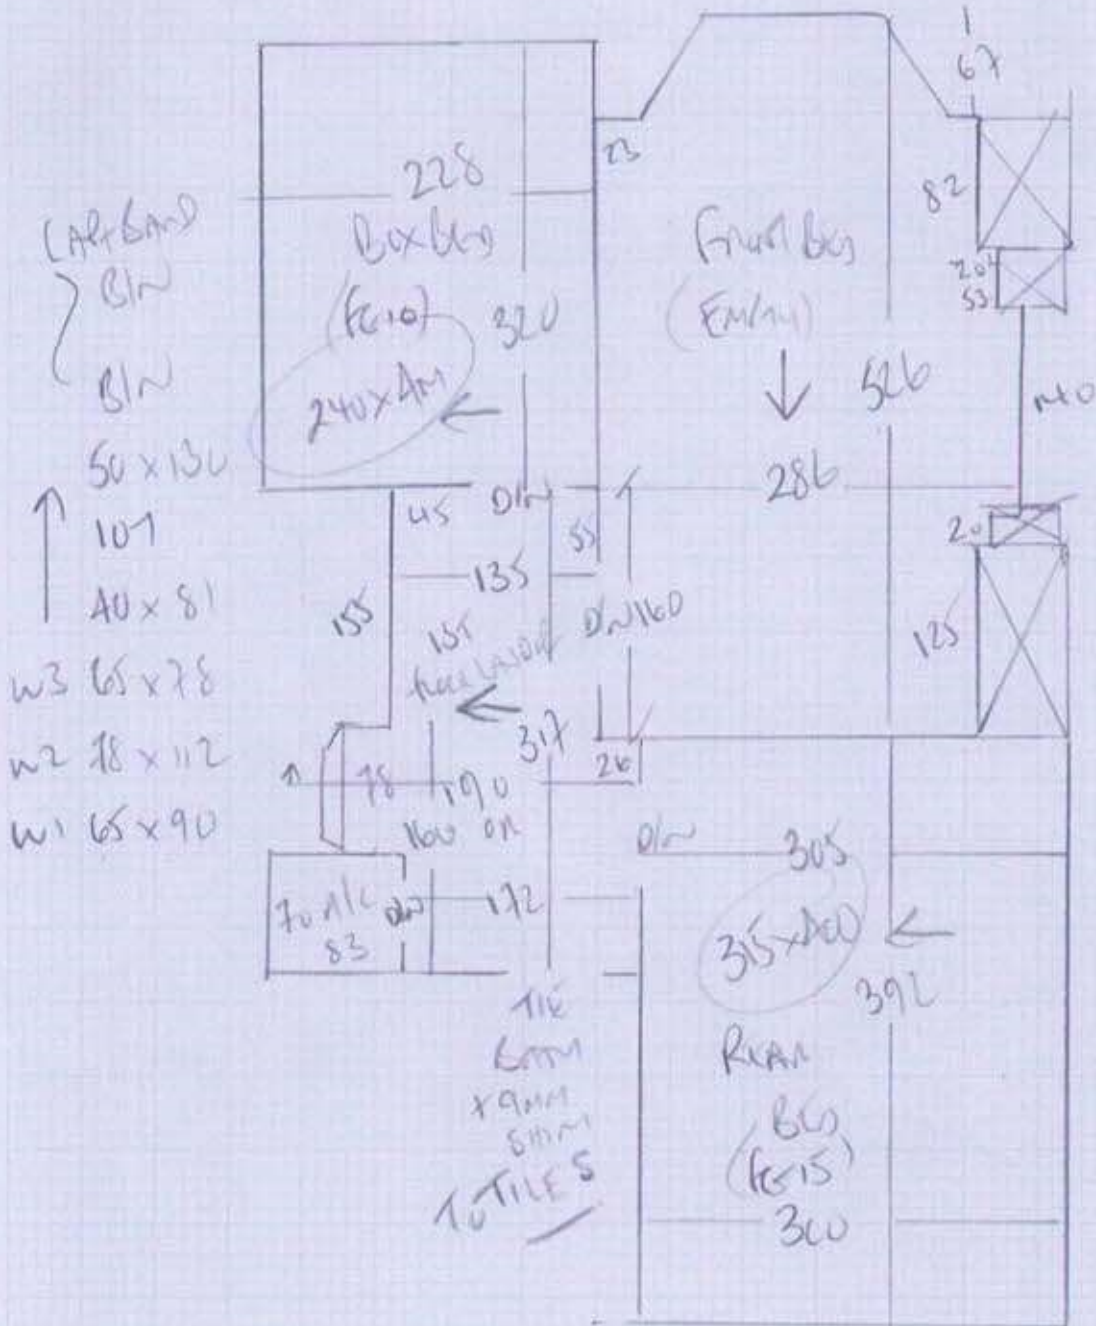

WOOD FLOOR

WALK BOX BEG + SL ONLY +

CUSTOMER TO DO OWN WALK + DISPOSE ✓

SATIN AIR BAND

FRANKLIN 625 TOTAL

W12957.

~~157~~

VENESS

167 ELM WALK

SW20 9EF

2 of 2

W12954

~~10700~~

VENUES

167 ELM WALK

SW20 9EF

1 of 2

540

3 Bedrooms

STAIRS + LANDINGS

275

SCAPE FIRST '50'
COULD SW-5032

Plan 1 540 x 400

Plan 2 275 x 400

Box Bed 240 x 400

REMAINDER 315 x 400

1370 x 400

240

5480m²