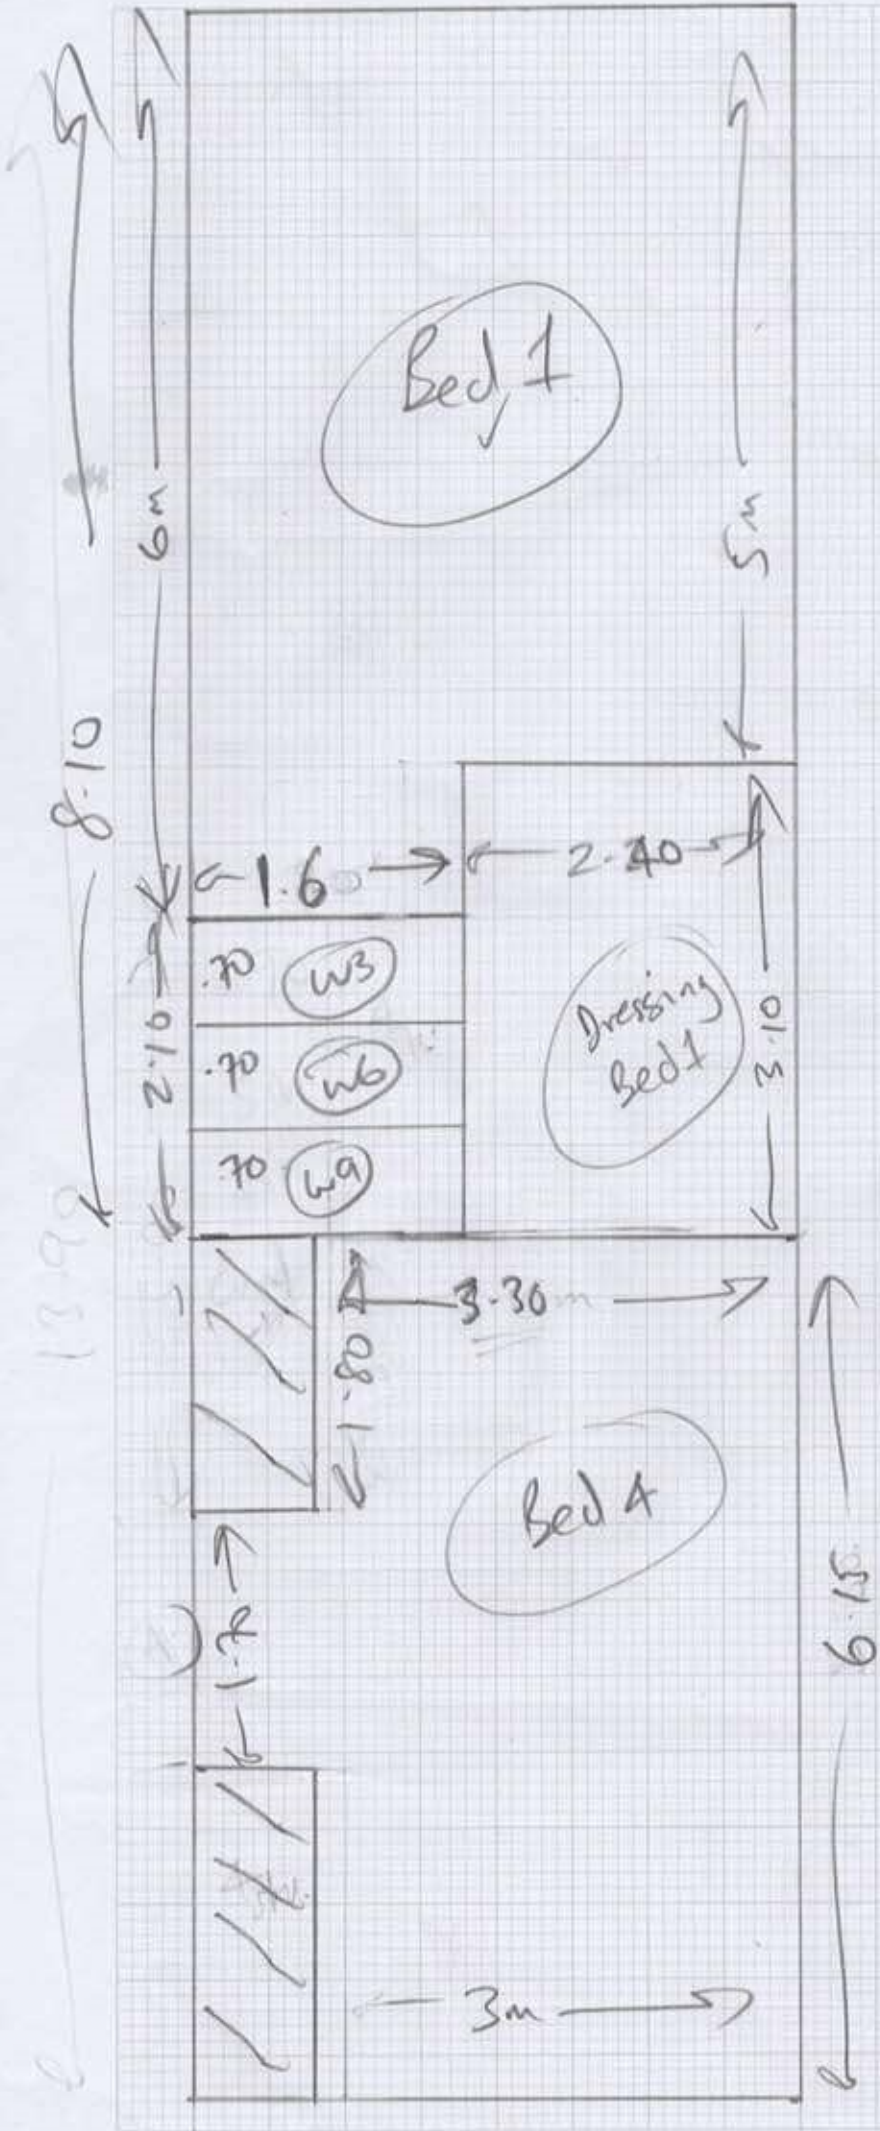

# Roll Breakdown – W12959 Christopher Wren

Lulworth LW20 Arctic Grey

## 25.00m x 4m Roll

Lounge	5.70
Study	2.10
Bed 2	3.80
Plan	2.50
Plan	2.00
Plan	8.10. Cut Last
<b>Total</b>	<b>24.20 – Roll balance .80</b>

## Cuts

Bed 3 - 4.10  
Plan - 6.15  
Plan - 6.15  
Plan - 4.00

Job No: W12959  
 Name: Christopher When  
 Address: Lee Place  
 Hazel Rd  
 West Byfleet  
 KT14 6JJ

1/2

hunknuth LW20  
 Arctic Grey

- Lounge \* 5.70 x 4m
- Study \* 2.10 x 4m
- Bed 2 \* 3.80 x 4m
- Bed 3 \* 4.10 x 4m
- Plan \* 8.10 x 4m
- Plan \* 6.15 x 4m
- Plan \* 6.15 x 4m
- Plan \* 4.00 x 4m
- Plan \* 2.50 x 4m
- Plan \* 2.00 x 4m
- 44.60 x 4m

\* 25m roll

12 bars

 mrcarpet  
 Job No:  
 Name: Christopher Wren  
 Address: Lee Place  
 Hazel Rd.  
 West Byfleet  
 Tel:  
 Sheet: KT14 6JY

2/2